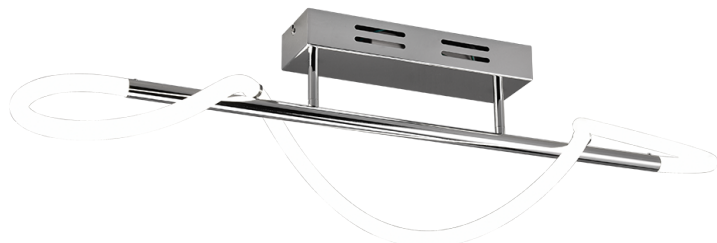

Ceiling lamp

ARGOS – R62361106

incl. 1x SMD, 28W · 1x 3500lm, 4000K

- Dimmable via switch
- Ceiling mounting
- IP20
- 4000K

Material construction

Metal · Chrome
Acryl · White

Product dimensions

Width: 105cm
Height: 30cm
Depth: 34cm
Weight: 1,46kg

Technical data

Light source: SMD – LED (integrated)
Watt: 28W
Lumen: 1x 3500lm
Kelvin: 4000K
Color rendering (CRI): > 80 CRI
Lifetime: 30000H
Switching cycles: 15000x ON/OFF

Support & Download Links

[Manual](#)
[Drawing](#)
[Declaration of conformity](#)
[Safety notes](#)
[Warranty Statement](#)

operating voltage: 230V ~ 50Hz
Protection grade: 1
IP classification: IP20

Dealer information

EAN Code: 4017807562149
Customs number: 94051190900

Packaging dimensions & weight

Quantities: 1
Width: 22cm
Height: 82cm
Depth: 14cm
Weight: 2,100kg