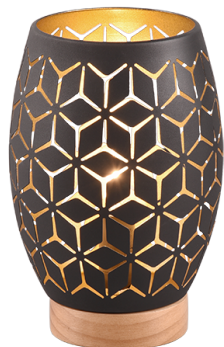

Table lamp

BIDAR – R51571080

excl. 1x E27 · max. 28W

- Cable switch
- IP20
- Lamp(s) not included

Material construction

Metal · black-gold

Product dimensions

Height: 21cm
Diameter: 15cm
Weight: 0,525kg