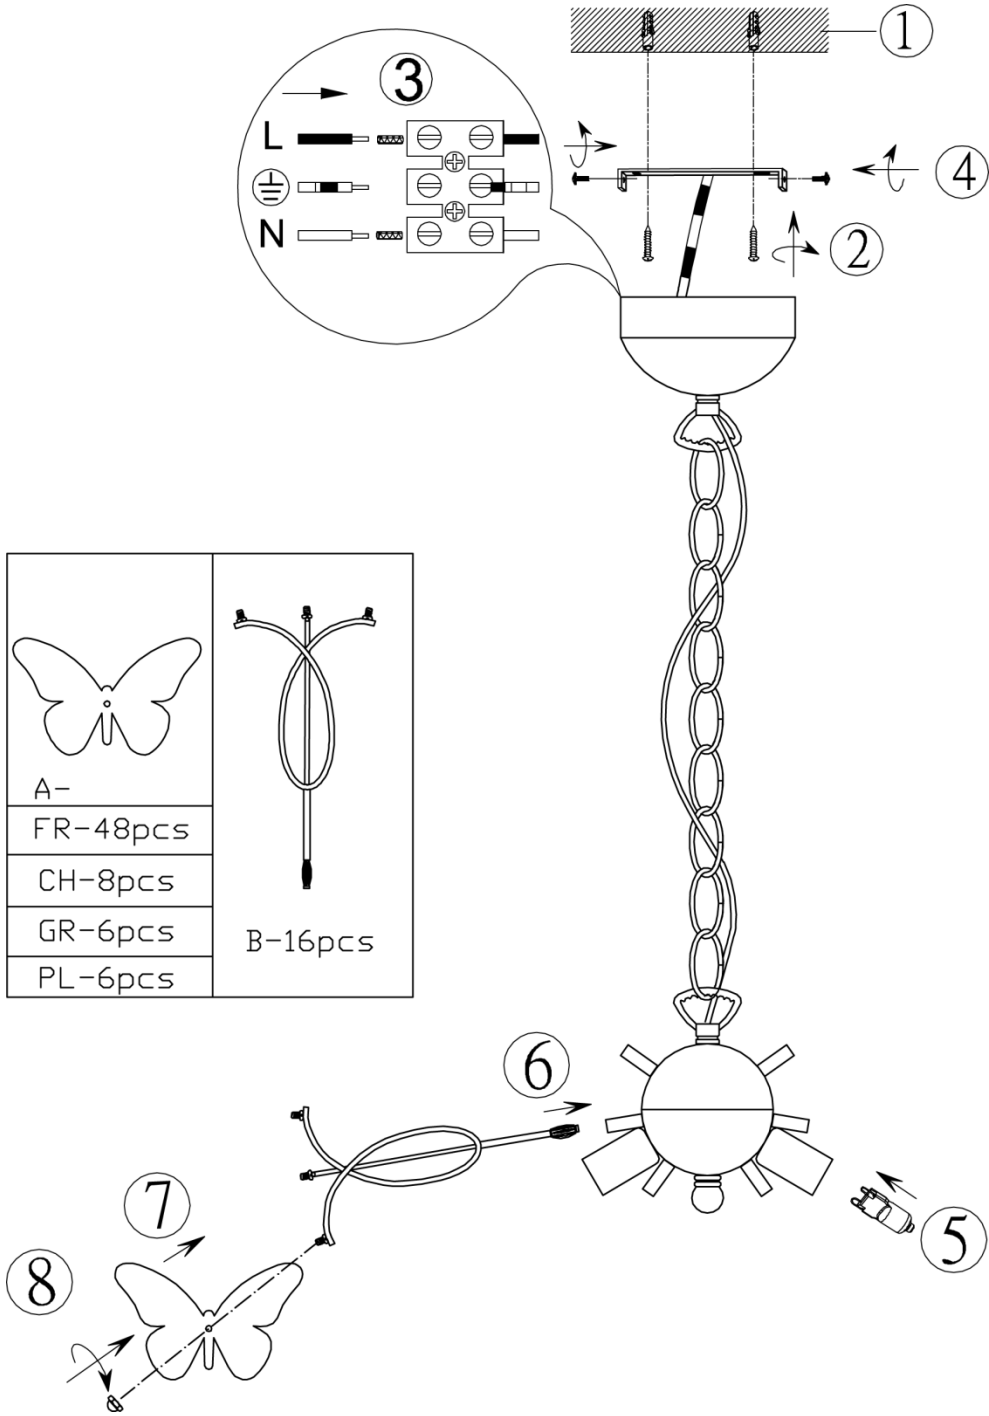

	
A-	
FR-48pcs	
CH-8pcs	
GR-6pcs	
PL-6pcs	B-16pcs

230V ~ 50Hz, 4 x G9 / max. 28W