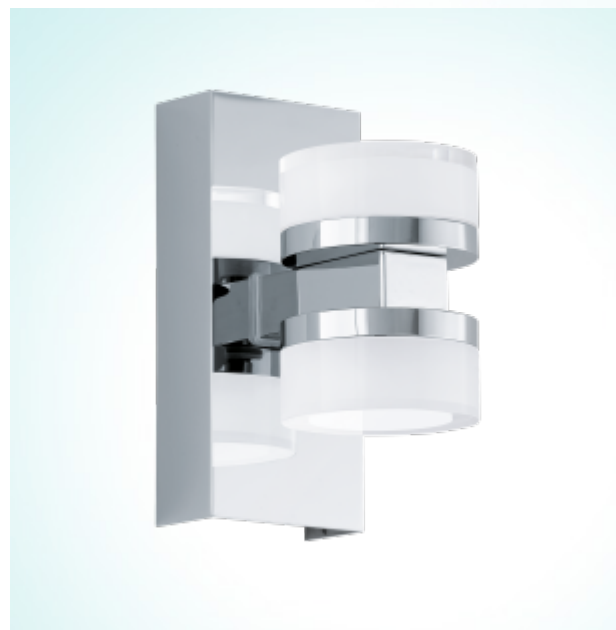

96541

ROMENDO 1

LED

General Information

Article:	96541
Lighting Type:	wall luminaire
Collection:	Style
EAN Code:	9002759965419

Dimensions

Depth:	70 mm
Height:	155 mm
Overhang:	120 mm
Weight:	0.722 kg

Illuminant

Socket:	LED
Illuminant:	LED
Delivery:	incl.
Wattage:	2x 7,2W
Luminous Flux:	1140 lm
Luminous Colour:	3000K warm white
Average Lifetime:	25,000 h
Energy Efficiency:	A+
Dimmable:	yes

Material & Colour

Enclosure Material:	steel
Enclosure Colour:	chrome
Glass / Shade Material:	plastic
Glass / Shade Colour:	clear, satinated

Technical Information

Protection Rating:	IP44
Protection Class:	1
Line Voltage:	220-240V,50/60Hz
Operation Voltage:	220-240V,50/60Hz

Compatible Dimmers

Berker - 286710
Berker - 2873
Berker - 8542 12 00
Busch - 2247 U
Busch - 6513 U-102
Busch - 6519 U
Busch - 6523 U
Busch - 6524 U
CLIPSAL -
32E450UDM
ELKO - 315GLE
GIRA - 0300 00/01
GIRA - 0307 00/02

Technical changes reserved