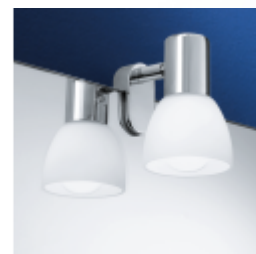

85832 STICKER

General Information

Article:	85832
Lighting Type:	mirror luminaire
Collection:	Style
EAN Code:	9002759858322

Dimensions

Depth:	70 mm
Height:	115 mm
Overhang:	95 mm
Weight:	0.328 kg

Illuminant

Socket:	E14
Illuminant:	E14
Delivery:	excl.
Max. Wattage:	1x 40W
Suitable for:	A++ - E

Material & Colour

Enclosure Material:	steel
Enclosure Colour:	chrome
Glass / Shade Material:	opal glass
Glass / Shade Colour:	white

Technical Information

Protection Rating:	IP20
Protection Class:	1
Line Voltage:	220-240V,50/60Hz
Operation Voltage:	220-240V,50/60Hz

Technical changes reserved