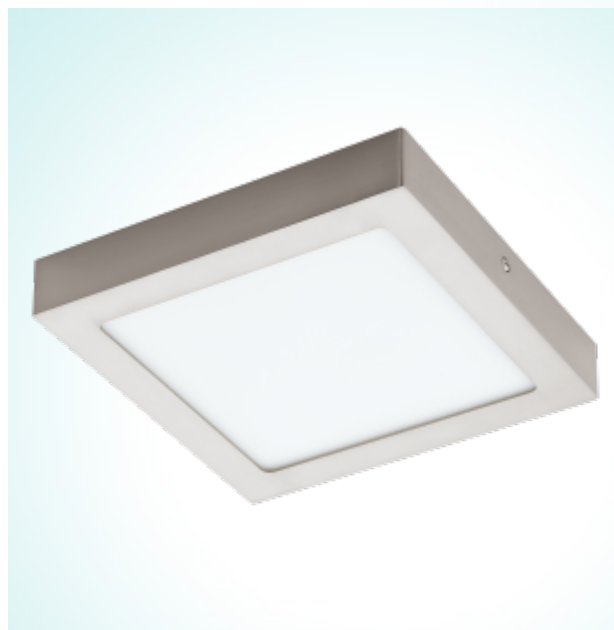

32445

FUEVA 1

General Information

Article:	32445
Lighting Type:	surface-mounted luminaire
Collection:	Style
EAN Code:	9002759324452

Dimensions

Depth:	225 mm
Width:	225 mm
Height:	40 mm
Weight:	0.863 kg

Illuminant

Socket:	LED
Illuminant:	LED
Delivery:	incl.
Wattage:	18W
Luminous Flux:	2080 lm
Luminous Colour:	4000K white
Average Lifetime:	25,000 h
Energy Efficiency:	A+

Material & Colour

Enclosure Material:	cast metal
Enclosure Colour:	satin nickel
Glass / Shade Material:	plastic
Glass / Shade Colour:	white

Technical Information

Protection Rating:	IP20
Protection Class:	2
Line Voltage:	220-240V,50/60Hz
Operation Voltage:	600mA

LED

Technical changes reserved