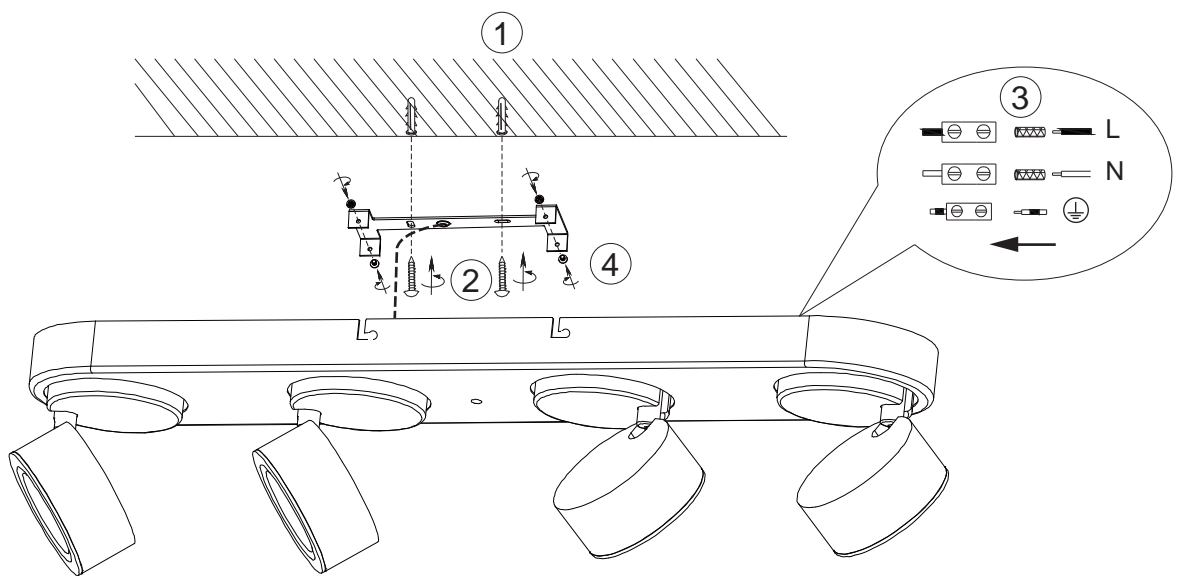

- A. ON
- B. OFF
- C. Night light
- D. Favorite light mode 1
- E. Favorite light mode 2
- F. Favorite light mode 3
- G. Favorite light mode 4
- H. Brightness adjustment

230V~50Hz 4xLED 3W