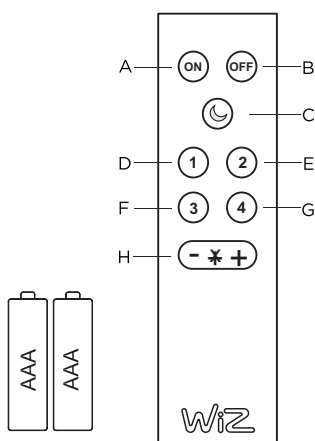

- A. ON
- B. OFF
- C. Night light
- D. Favorite light mode 1
- E. Favorite light mode 2
- F. Favorite light mode 3
- G. Favorite light mode 4
- H. Brightness adjustment

230V~50Hz 4xLED 3W