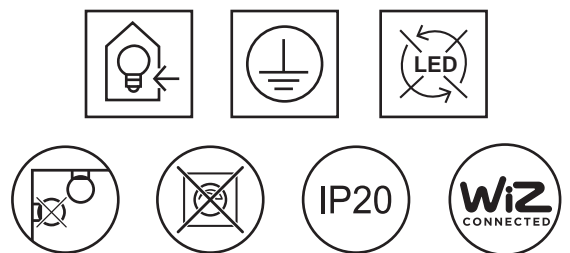

- A. ON
- B. OFF
- C. Night light
- D. Favorite light mode 1
- E. Favorite light mode 2
- F. Favorite light mode 3
- G. Favorite light mode 4
- H. Brightness adjustment

230V~50Hz 4xLED 3W