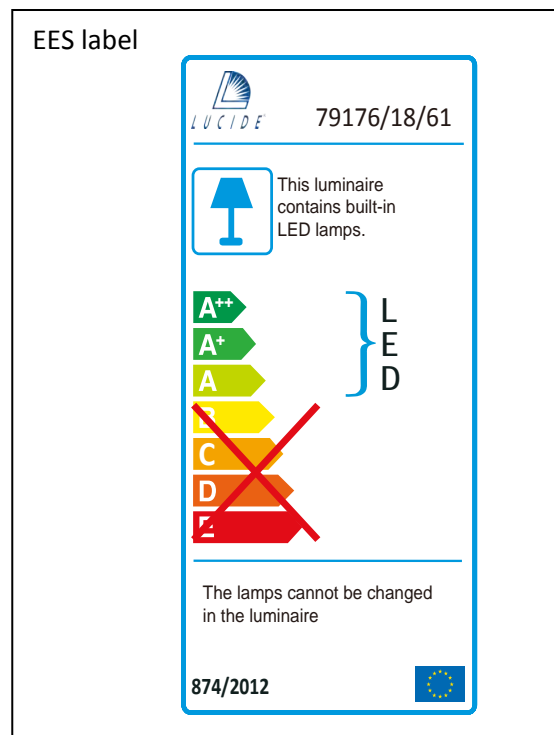

Garantiebestimmungen:

Lucide NV garantiert für einen Zeitraum von 2 Jahren ab Kaufdatum und Kauf durch den Endkunden, dass das gelieferte Produkt frei von Material- und Herstellungsfehlern ist, sofern das Produkt gemäß der Bedienungsanleitung installiert und gewartet wird.
Von der Garantie ausgenommen: 1. Gebrochene Glasteile der Fassung werden nur innerhalb von 14 Tagen ab Kauf durch den Endkunden ersetzt. 2. Normaler Verschleiß, Verfärbungen aufgrund des normalen Gebrauchs. 3. Beschädigungen aufgrund externer Ursachen wie Feuer, Wasser, unsachgemäße Nutzung/ Installation oder Wartung des Produkts.
Kunden müssen das defekte Produkt/Teil und den Originalkaufbeleg einsenden, um Garantieansprüche geltend zu machen.

Other languages of the manual and further explanations can be found on our website.