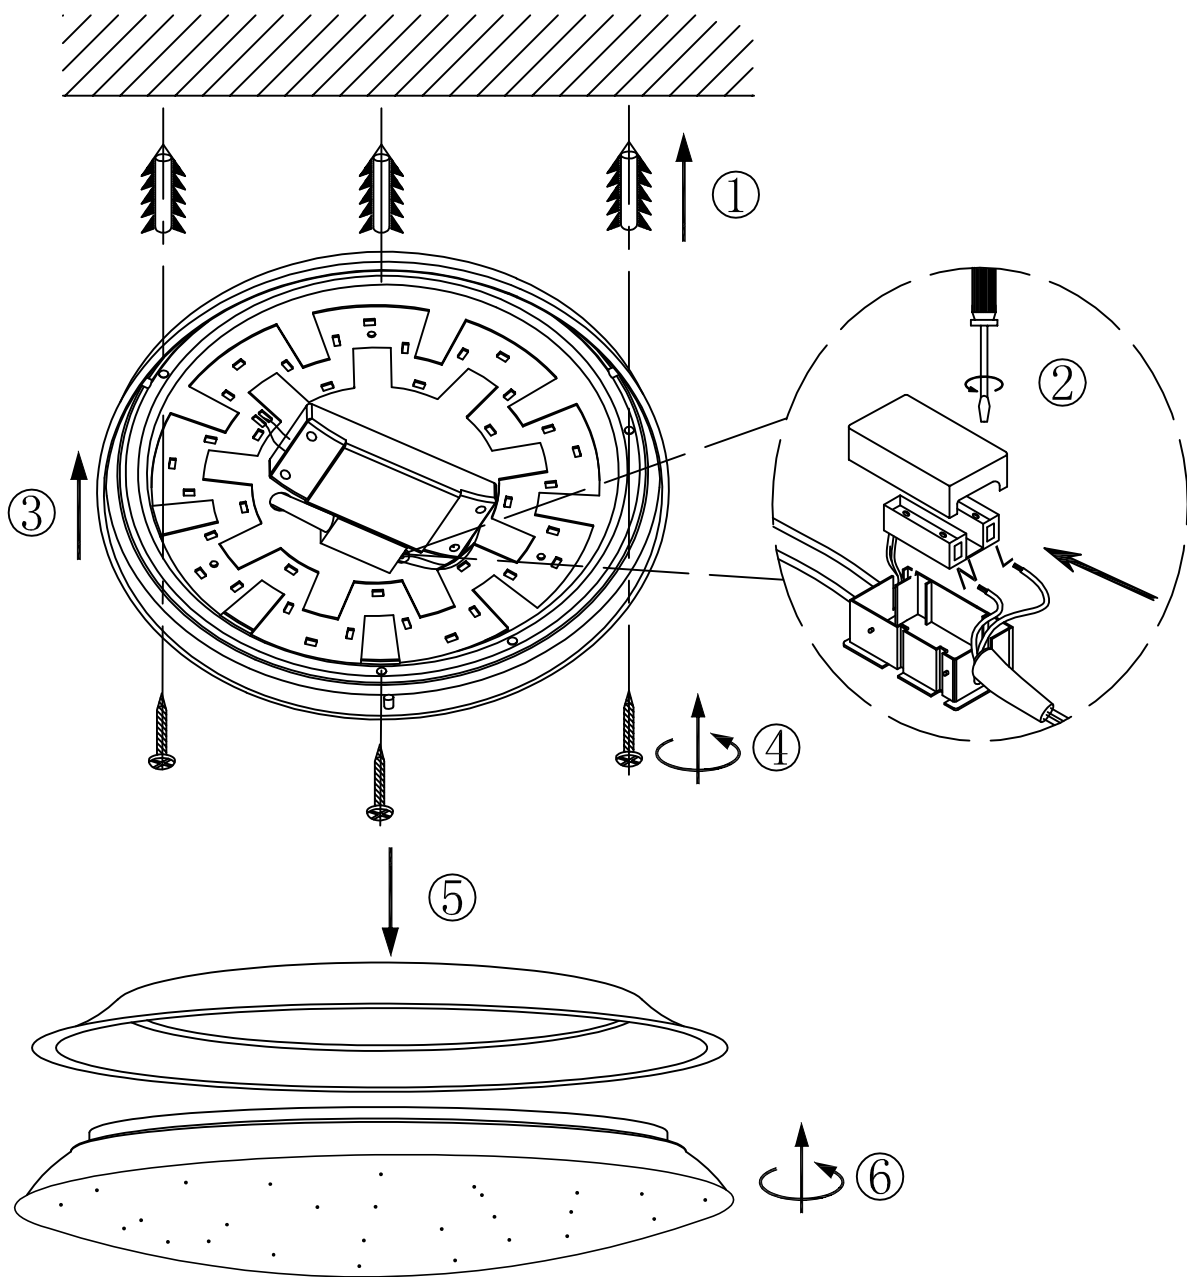

Item number: 79176/18/61

Technical details

Materials used:	metal+acrylic
Color:	opal white
Dimmable and how is fixture dimmable	No
Size:	Height: 8cm
	Length: 37cm
	Width: 37cm
	Net weight: 0.71KG
Power requirements:	220-240V~50Hz
Bulb type and maximum wattage:	SMD LED 18W,in total
Number of bulbs:	36PCS SMD LED
IP degree:	IP20