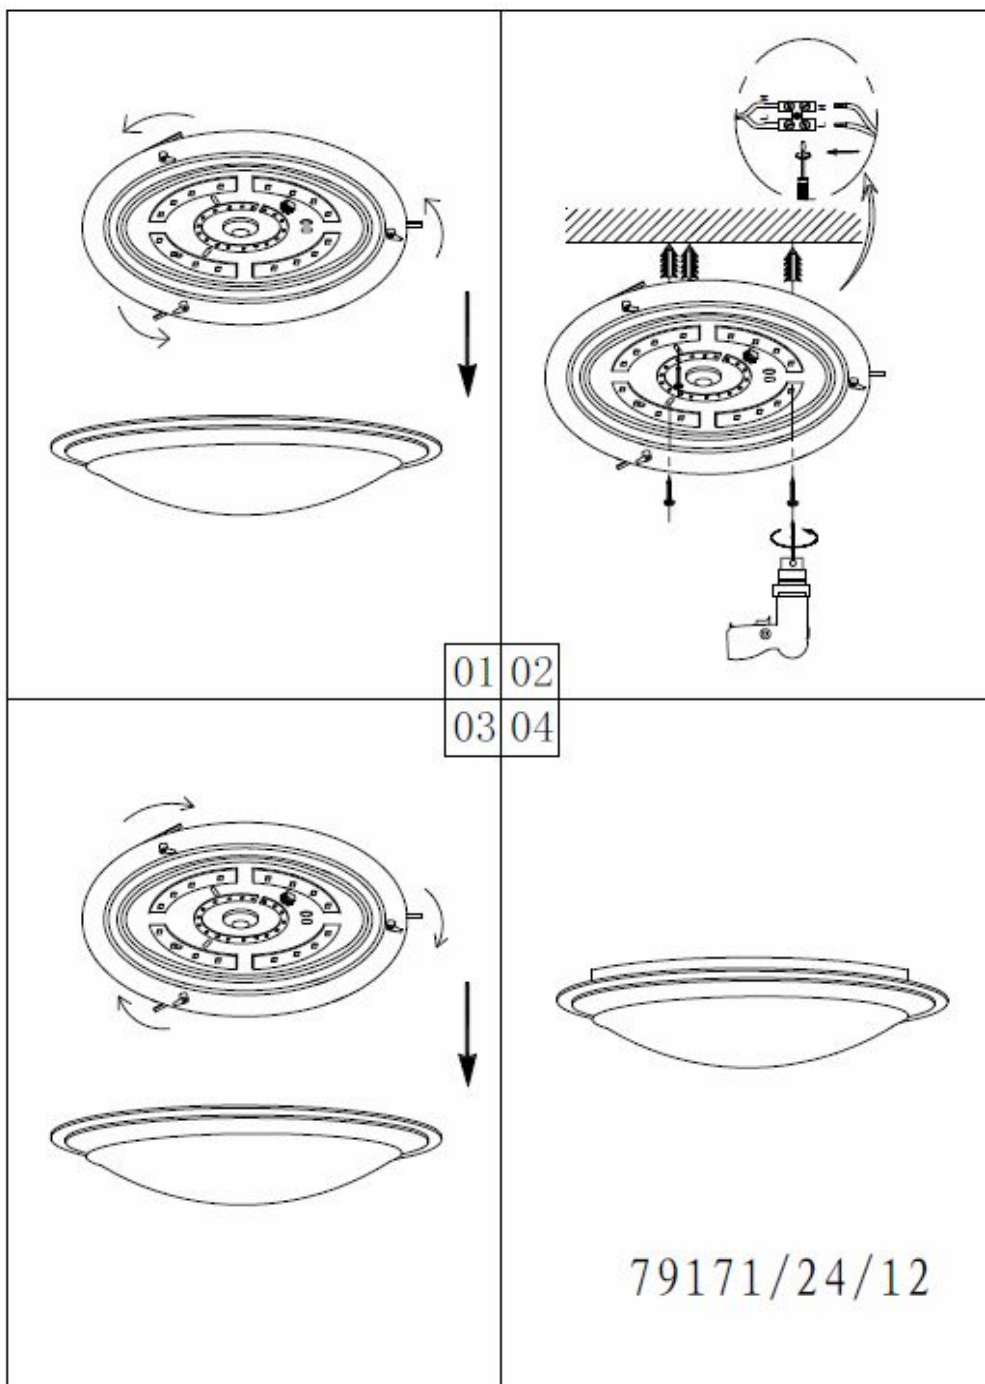

Line drawing of the item (with outline dimensions)

Item number: 79171/24/12

Installation drawing (the same as it in its instruction manual)

Technical details

materials used:	Metal+Acrylic
color:	WHITE
dimmable and how is the fixture dimmable:	
size:	Height: 9CM
	Length:
	Width: $\Phi$ 43.5CM
	Net Weight: 1.1kg
power requirements:	220V-240V~50Hz
bulb type and maximum Wattage:	LED Max.24W
number of bulbs:	48*0.5W SMD
IP degree:	IP21