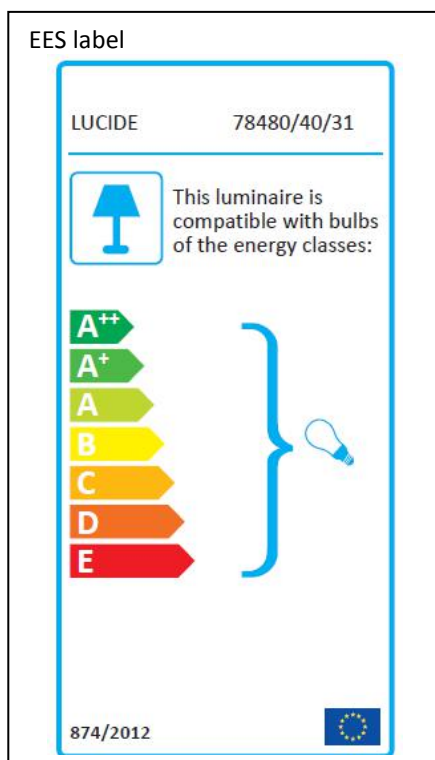

Von der Garantie ausgenommen: 1. Gebrochene Glasteile der Fassung werden nur innerhalb von 14 Tagen ab Kauf durch den Endkunden ersetzt. 2. Normaler Verschleiß, Verfärbungen aufgrund des normalen Gebrauchs. 3. Beschädigungen aufgrund externer Ursachen wie Feuer, Wasser, unsachgemäße Nutzung/ Installation oder Wartung des Produkts.

Kunden müssen das defekte Produkt/Teil und den Originalkaufbeleg einsenden, um Garantieansprüche geltend zu machen.

Deklaracja gwarancji:

LucideNV gwarantuje, że dostarczone produkty będą wolne od defektów materiałowych oraz produkcyjnych przez okres 2 lat od daty zakupu przez użytkownika końcowego, jeżeli urządzenie jest zainstalowane i prawidłowo utrzymywane zgodnie z instrukcją obsługi.

Wyłączenie z gwarancji: 1. Rozbite szkło zostanie wymienione tylko do 14 dni od momentu zakupu przez użytkownika końcowego. 2. Normalne zużycie, utrata koloru w wyniku normalnego użytkowania. 3. Uszkodzenie spowodowane czynnikami zewnętrznymi takimi, jak ogień, woda, nieprawidłowe używanie/ instalacja lub utrzymywanie produktu.

W celu uzyskania gwarancji klient musi zwrócić uszkodzony przedmiot oraz oryginalny dowód zakupu.

Other languages of the manual and further explanations can be found on our website.