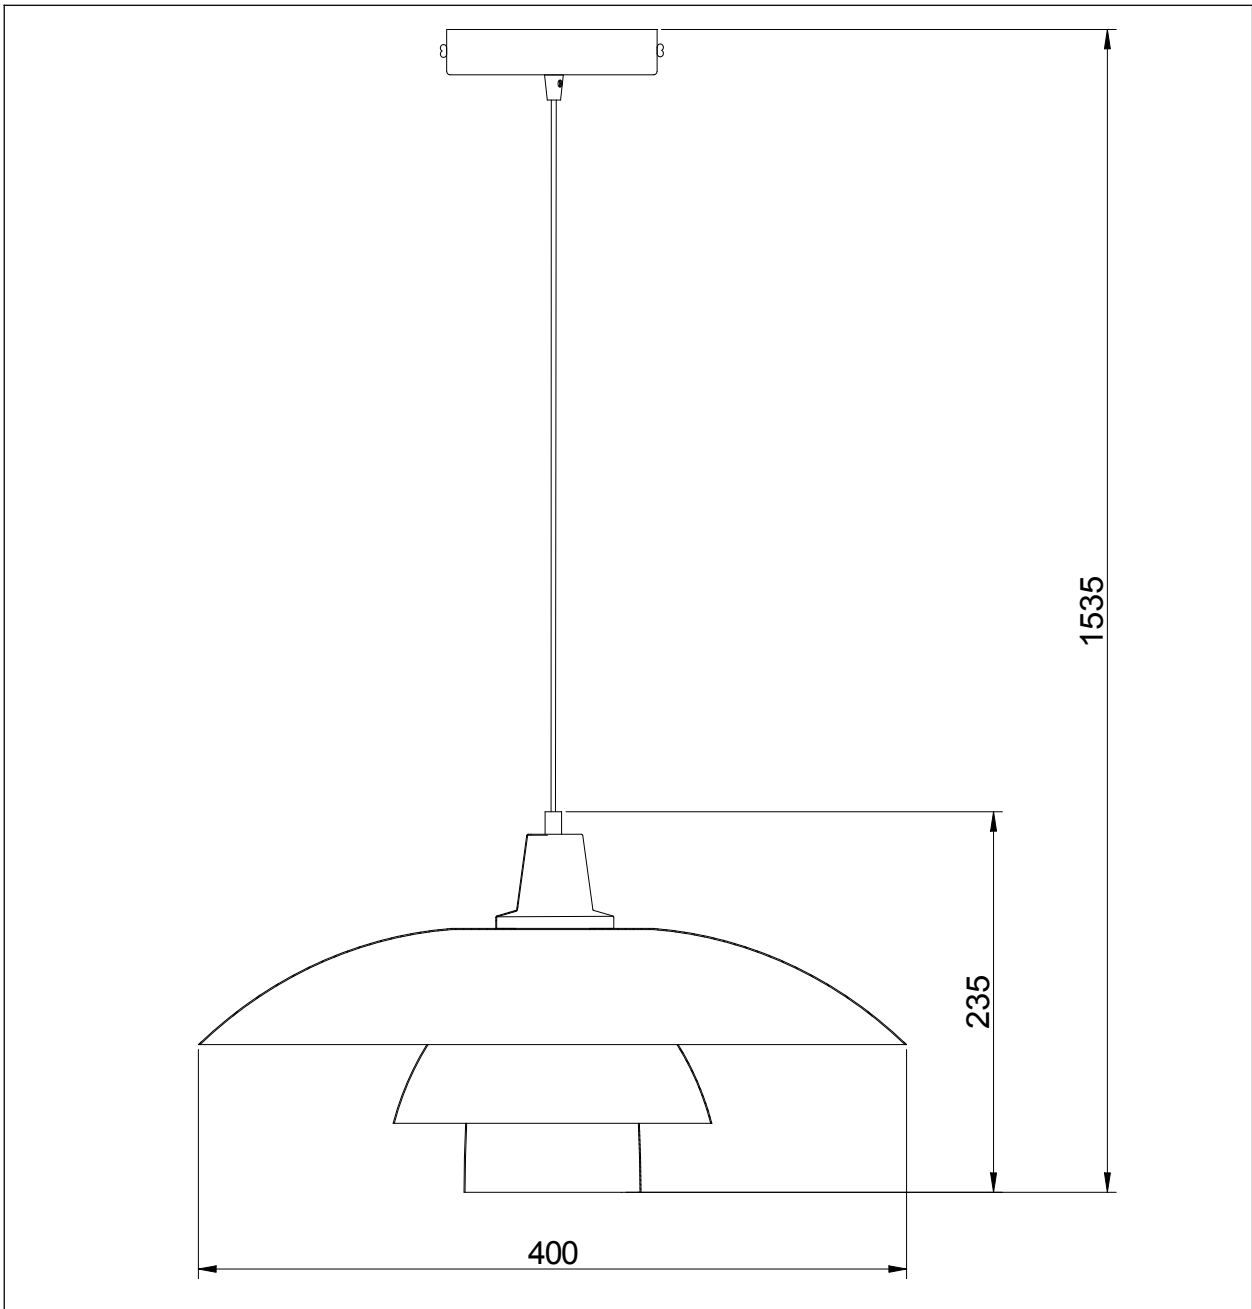

LUCIDE

Item number:78480/40/31

Technical details

Materials used:	Metal
Color:	White
Dimmable and how is fixture dimmable	
Size:	Height: 153.5cm
	Length: 40cm
	Width: 40cm
	Net weight: 1.6kgs
Power requirements:	220-240V~50Hz
Bulb type and maximum wattage:	E27 MAX 60W
Number of bulbs:	1XE27
IP degree:	IP20