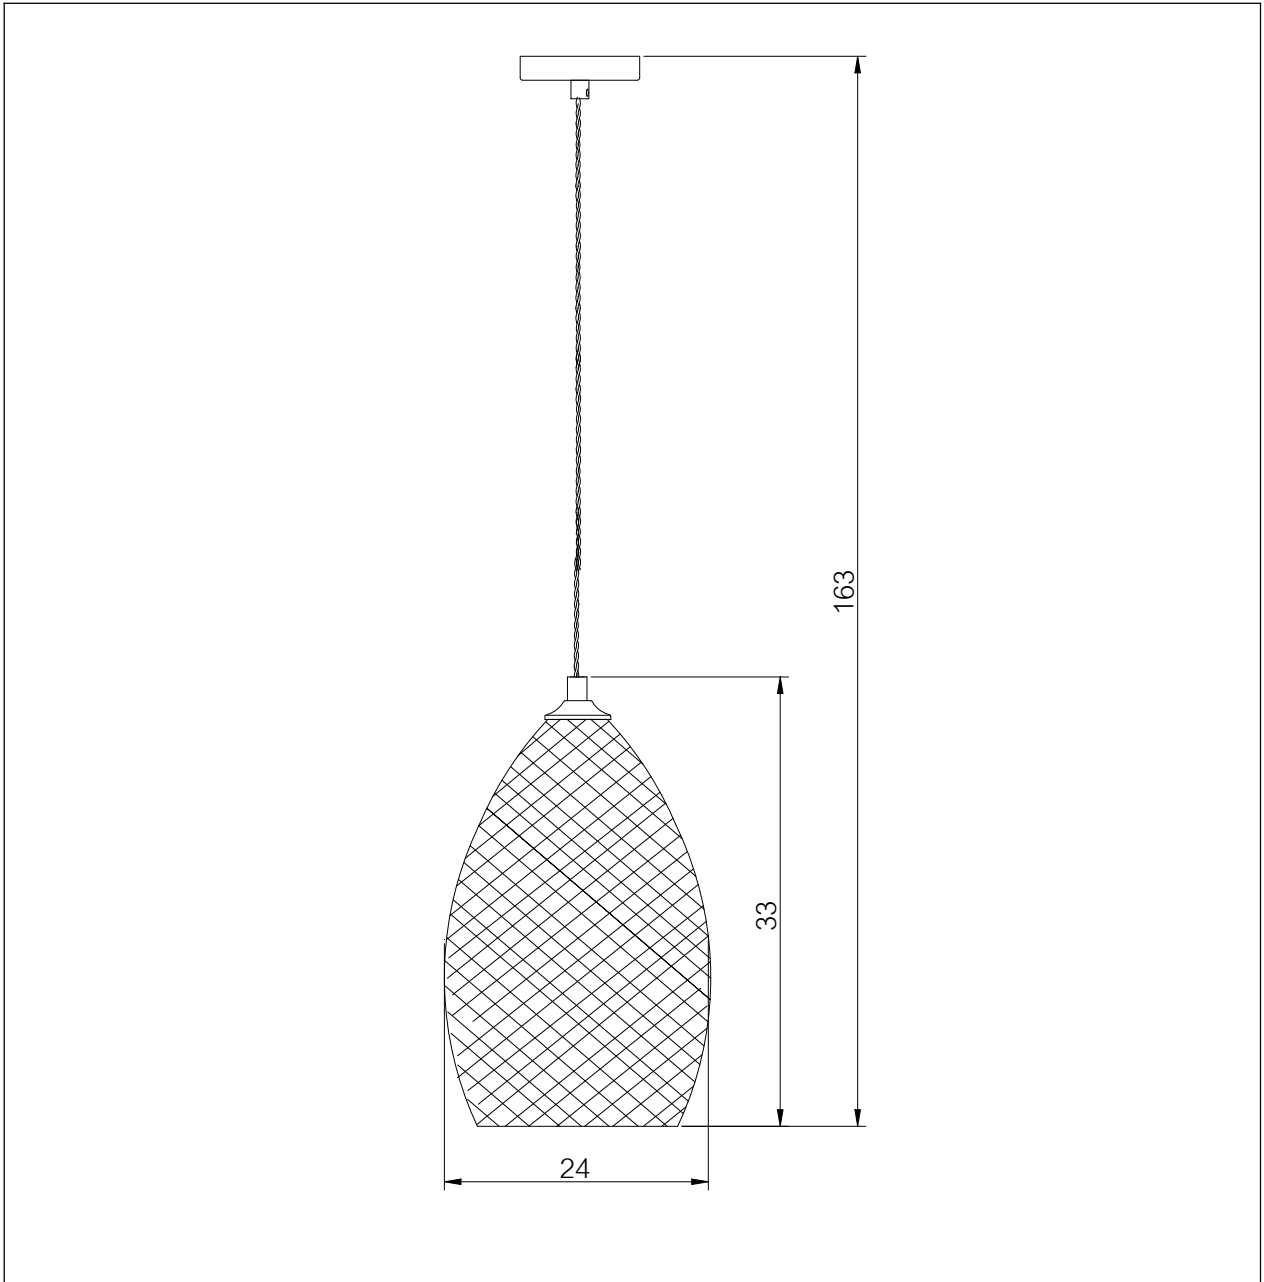

LUCIDE

Item number: 78390/24/63

Technical details

Materials used:	Metal and glass
Color:	Matt black with silver glass
Dimmable and how is fixture dimmable	
Size:	Height: 163cm
	Length: 24cm
	Width: 24cm
	Net weight: 1.84kgs
Power requirements:	220-240V~50Hz
Bulb type and maximum wattage:	E27 Max 40W
Number of bulbs:	1XE27
IP degree:	IP20