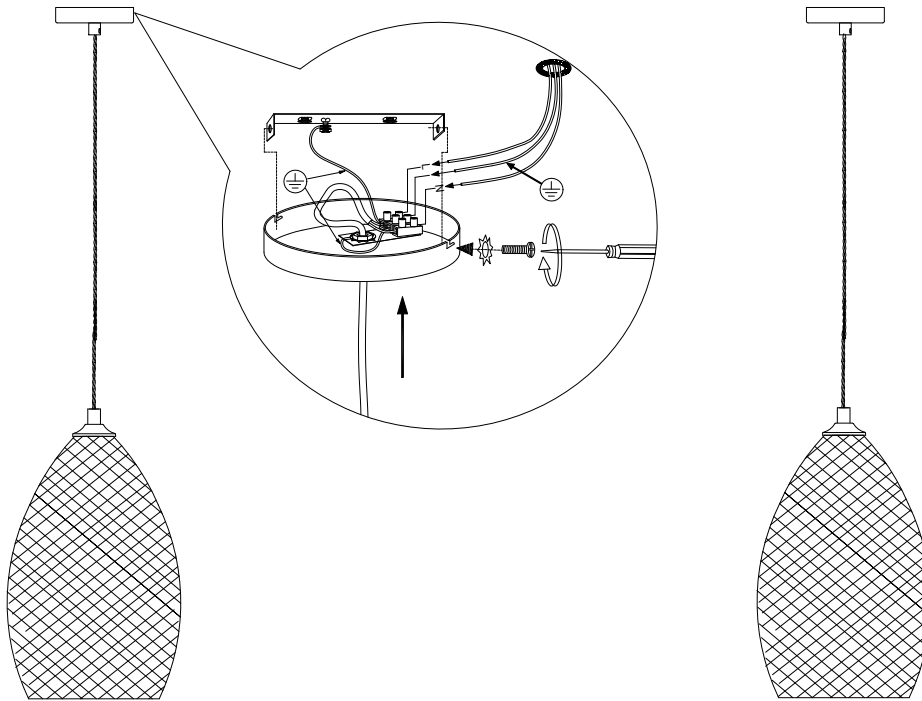

LUCIDE

Item number: 78390/24/63

Technical details

Materials used:	Metal and glass
Color:	Matt black with silver glass
Dimmable and how is fixture dimmable	
Size:	Height: 163cm
	Length: 24cm
	Width: 24cm
	Net weight: 1.84kgs
Power requirements:	220-240V~50Hz
Bulb type and maximum wattage:	E27 Max 40W
Number of bulbs:	1XE27
IP degree:	IP20