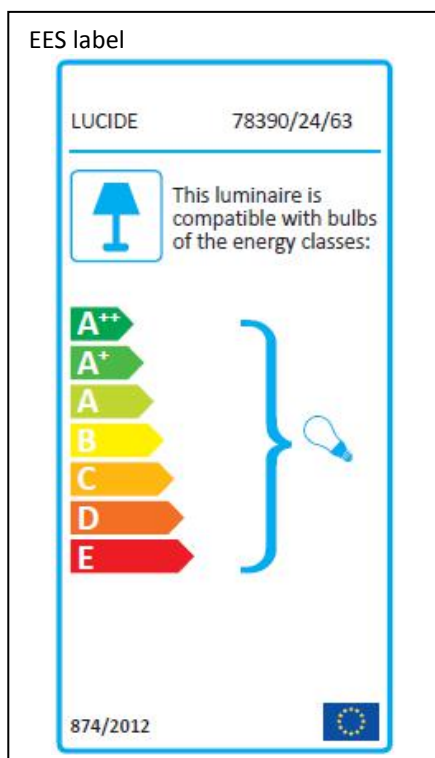

Von der Garantie ausgenommen: 1. Gebrochene Glasteile der Fassung werden nur innerhalb von 14 Tagen ab Kauf durch den Endkunden ersetzt. 2. Normaler Verschleiß, Verfärbungen aufgrund des normalen Gebrauchs. 3. Beschädigungen aufgrund externer Ursachen wie Feuer, Wasser, unsachgemäße Nutzung/ Installation oder Wartung des Produkts.

Kunden müssen das defekte Produkt/Teil und den Originalkaufbeleg einsenden, um Garantieansprüche geltend zu machen.

Deklaracja gwarancji:

LucideNV gwarantuje, że dostarczone produkty będą wolne od defektów materiałowych oraz produkcyjnych przez okres 2 lat od daty zakupu przez użytkownika końcowego, jeżeli urządzenie jest zainstalowane i prawidłowo utrzymywane zgodnie z instrukcją obsługi.

Wyłączenie z gwarancji: 1. Rozbite szkło zostanie wymienione tylko do 14 dni od momentu zakupu przez użytkownika końcowego. 2. Normalne zużycie, utrata koloru w wyniku normalnego użytkowania. 3. Uszkodzenie spowodowane czynnikami zewnętrznymi takimi, jak ogień, woda, nieprawidłowe używanie/ instalacja lub utrzymywanie produktu.

W celu uzyskania gwarancji klient musi zwrócić uszkodzony przedmiot oraz oryginalny dowód zakupu.

Other languages of the manual and further explanations can be found on our website.