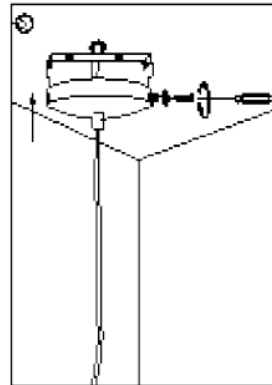

Line drawing of the item (with outline dimensions)

Item number:78372/25/31

Installation drawing (the same as it in its instruction manual)

Technical details

materials used:	Metal
color:	Sandy white
dimnable and how is the fixture dimmable:	
size:	Height: 130cm Length: 25cm Width: 25cm Net Weight: 1.6kgs
power requirements:	220-240V-50Hz
bulb type and maximum Wattage:	E27 MAX.60W
number of bulbs:	1 XE27
IP degree:	IP20