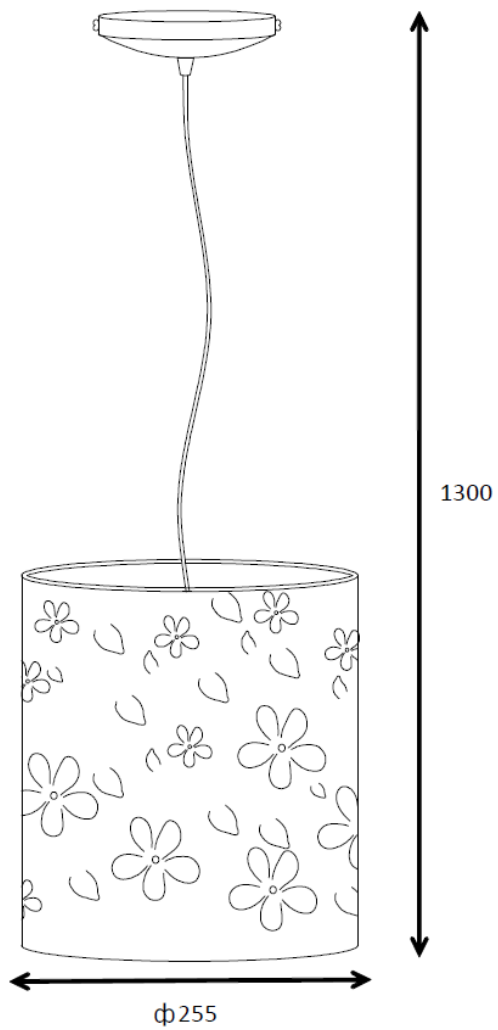

Line drawing of the item (with outline dimensions)

Item number:78372/25/31

Installation drawing (the same as it in its instruction manual)

Technical details

materials used:	Metal
color:	Sandy white
dimnable and how is the fixture dimmable:	
size:	Height: 130cm Length: 25cm Width: 25cm Net Weight: 1.6kgs
power requirements:	220-240V-50Hz
bulb type and maximum Wattage:	E27 MAX.60W
number of bulbs:	1 XE27
IP degree:	IP20