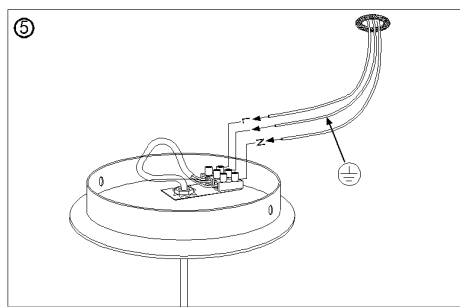

Item number: 78368/45/30  
 78368/45/31  
 78368/45/41

Technical details

Materials used:	Metal ,acrylic and fabric
Color:	Black/white/taupe
Dimmable and how is fixture dimmable	
Size:	Height: 163cm
	Length: 45cm
	Width: 45cm
	Net weight: 1.36kgs
Power requirements:	220-240V~50Hz
Bulb type and maximum wattage:	E27 MAX.60W
Number of bulbs:	1 X E27
IP degree:	IP20