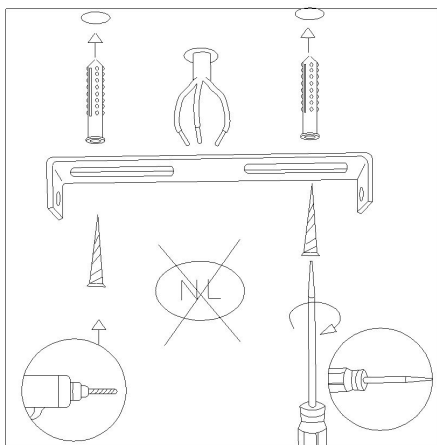

Item number: 78368/45/30  
 78368/45/31  
 78368/45/41

Technical details

Materials used:	Metal ,acrylic and fabric
Color:	Black/white/taupe
Dimmable and how is fixture dimmable	
Size:	Height: 163cm
	Length: 45cm
	Width: 45cm
	Net weight: 1.36kgs
Power requirements:	220-240V~50Hz
Bulb type and maximum wattage:	E27 MAX.60W
Number of bulbs:	1 X E27
IP degree:	IP20