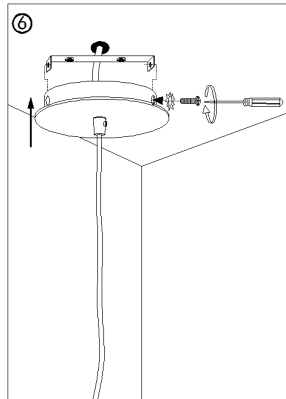

Item number: 78368/45/30  
 78368/45/31  
 78368/45/41

Technical details

Materials used:	Metal ,acrylic and fabric
Color:	Black/white/taupe
Dimmable and how is fixture dimmable	
Size:	Height: 163cm
	Length: 45cm
	Width: 45cm
	Net weight: 1.36kgs
Power requirements:	220-240V~50Hz
Bulb type and maximum wattage:	E27 MAX.60W
Number of bulbs:	1 X E27
IP degree:	IP20