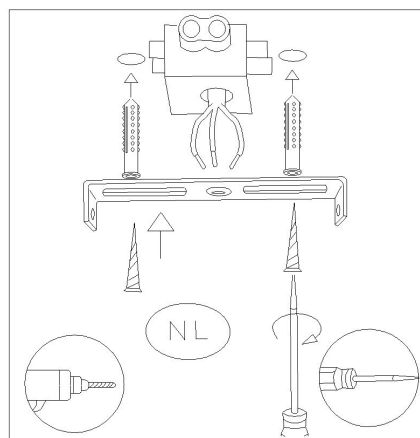

Item number: 78368/45/30  
 78368/45/31  
 78368/45/41

Technical details

Materials used:	Metal ,acrylic and fabric
Color:	Black/white/taupe
Dimmable and how is fixture dimmable	
Size:	Height: 163cm
	Length: 45cm
	Width: 45cm
	Net weight: 1.36kgs
Power requirements:	220-240V~50Hz
Bulb type and maximum wattage:	E27 MAX.60W
Number of bulbs:	1 X E27
IP degree:	IP20