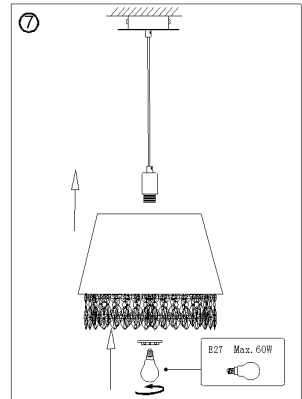

Item number: 78368/45/30  
 78368/45/31  
 78368/45/41

Technical details

Materials used:	Metal ,acrylic and fabric
Color:	Black/white/taupe
Dimmable and how is fixture dimmable	
Size:	Height: 163cm
	Length: 45cm
	Width: 45cm
	Net weight: 1.36kgs
Power requirements:	220-240V~50Hz
Bulb type and maximum wattage:	E27 MAX.60W
Number of bulbs:	1 X E27
IP degree:	IP20