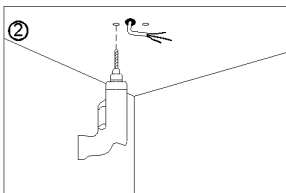

Item number: 78368/45/30  
 78368/45/31  
 78368/45/41

Technical details

Materials used:	Metal ,acrylic and fabric
Color:	Black/white/taupe
Dimmable and how is fixture dimmable	
Size:	Height: 163cm
	Length: 45cm
	Width: 45cm
	Net weight: 1.36kgs
Power requirements:	220-240V~50Hz
Bulb type and maximum wattage:	E27 MAX.60W
Number of bulbs:	1 X E27
IP degree:	IP20