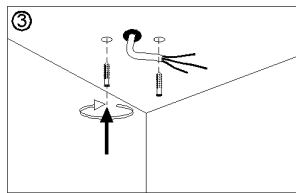

Item number: 78368/45/30  
 78368/45/31  
 78368/45/41

Technical details

Materials used:	Metal ,acrylic and fabric
Color:	Black/white/taupe
Dimmable and how is fixture dimmable	
Size:	Height: 163cm
	Length: 45cm
	Width: 45cm
	Net weight: 1.36kgs
Power requirements:	220-240V~50Hz
Bulb type and maximum wattage:	E27 MAX.60W
Number of bulbs:	1 X E27
IP degree:	IP20