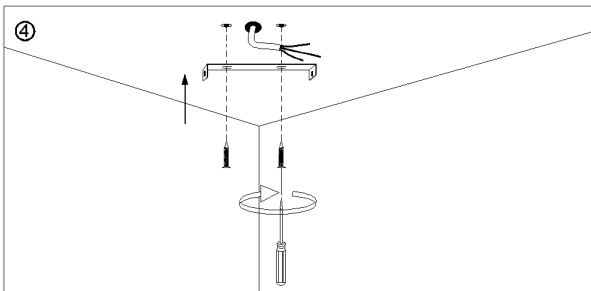

Item number: 78368/45/30  
 78368/45/31  
 78368/45/41

Technical details

Materials used:	Metal ,acrylic and fabric
Color:	Black/white/taupe
Dimmable and how is fixture dimmable	
Size:	Height: 163cm
	Length: 45cm
	Width: 45cm
	Net weight: 1.36kgs
Power requirements:	220-240V~50Hz
Bulb type and maximum wattage:	E27 MAX.60W
Number of bulbs:	1 X E27
IP degree:	IP20