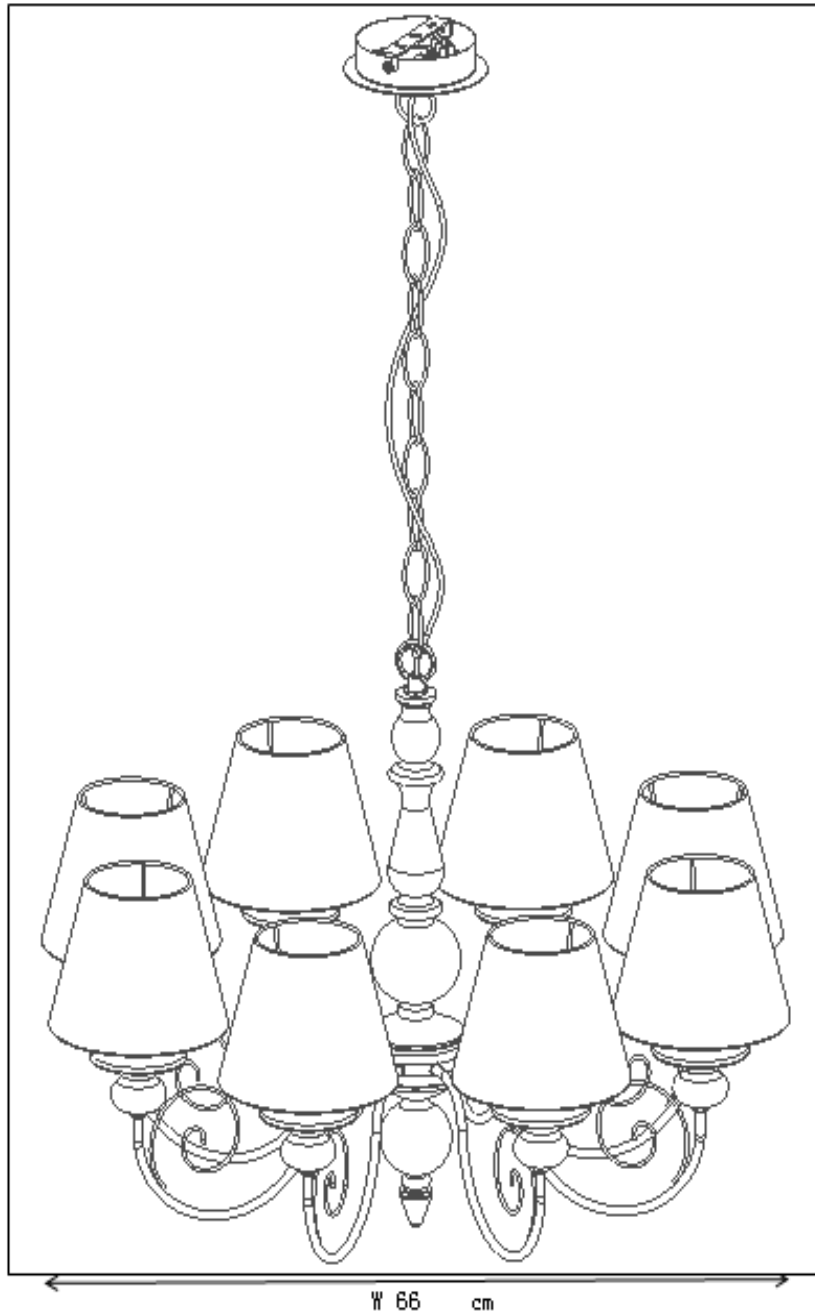

Line drawing of the item (with outline dimensions)

Item number: 71336/08/41

Installation drawing (the same as it in its instruction manual)

Technical details

| | |
|---|--|
| materials used: Linen / metal / wood | |
| color: | Gray /gray brush white |
| dimnable and how is the fixture dimmable: | ON / OFF |
| size: | Height: 120cm Length: 66cm Width: 66cm Net Weight: 3.1kgs |
| power requirements: | 220-240V~50Hz |
| bulb type and maximum Wattage: | 8xE14 Max. 40W |
| number of bulbs: | 8xE14 |
| IP degree: | IP20 |