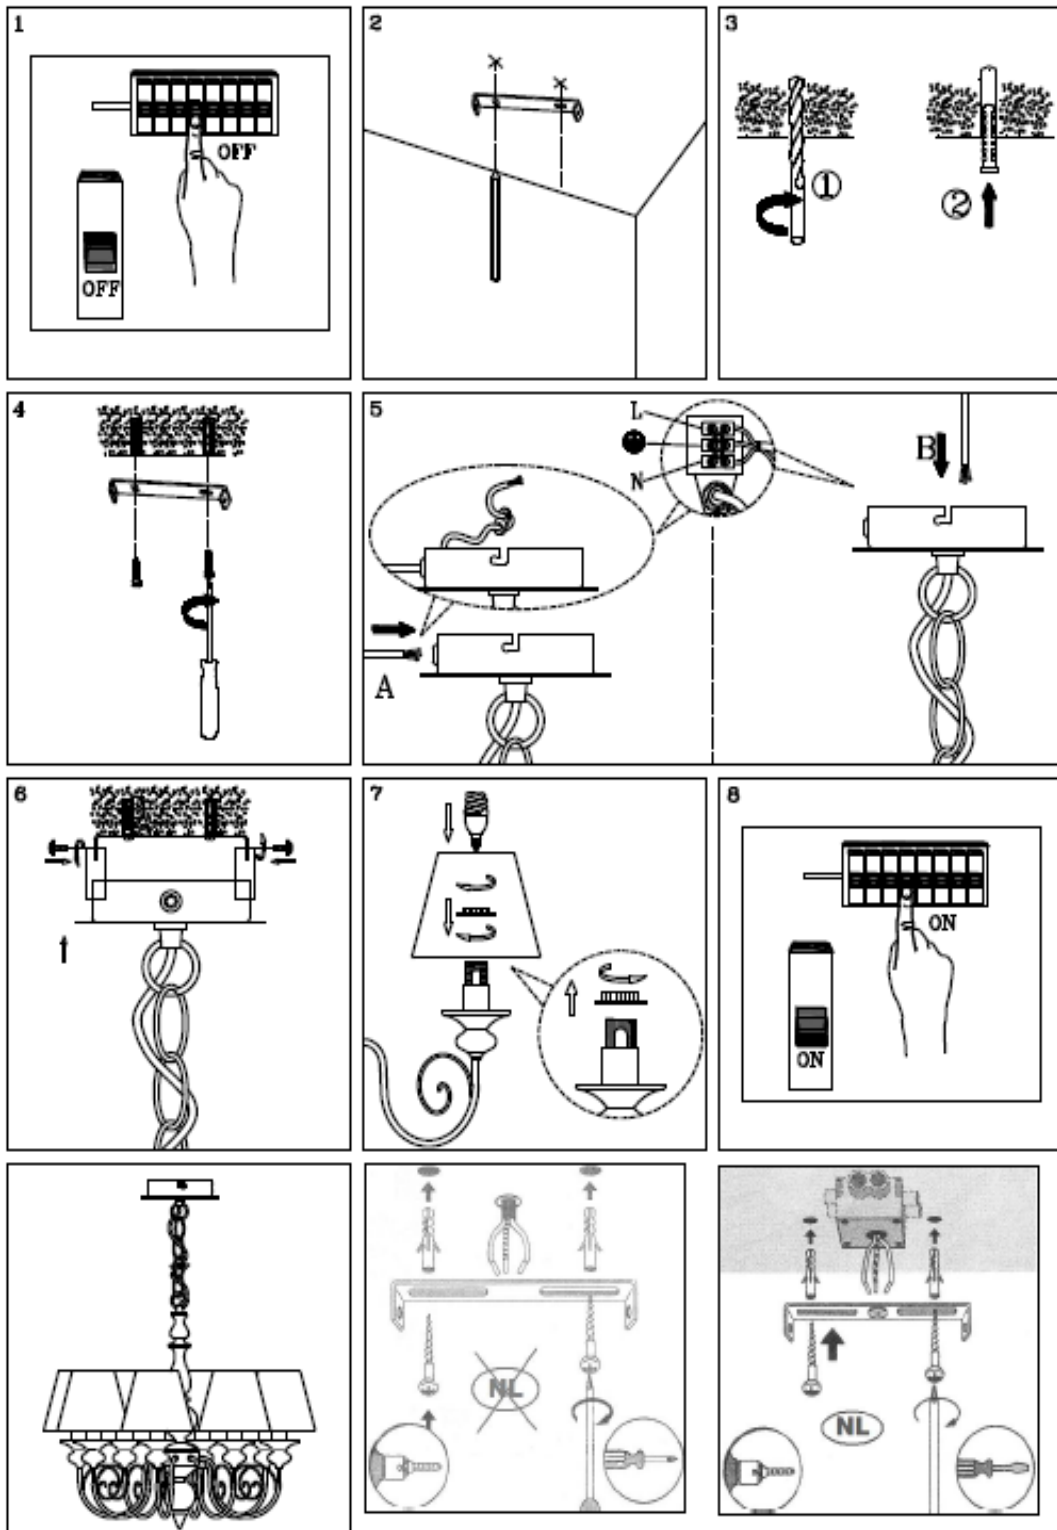

Line drawing of the item (with outline dimensions)

Item number: 71336/08/41

Installation drawing (the same as it in its instruction manual)

Technical details

| | |
|---|--|
| materials used: Linen / metal / wood | |
| color: | Gray /gray brush white |
| dimnable and how is the fixture dimmable: | ON / OFF |
| size: | Height: 120cm Length: 66cm Width: 66cm Net Weight: 3.1kgs |
| power requirements: | 220-240V~50Hz |
| bulb type and maximum Wattage: | 8xE14 Max. 40W |
| number of bulbs: | 8xE14 |
| IP degree: | IP20 |