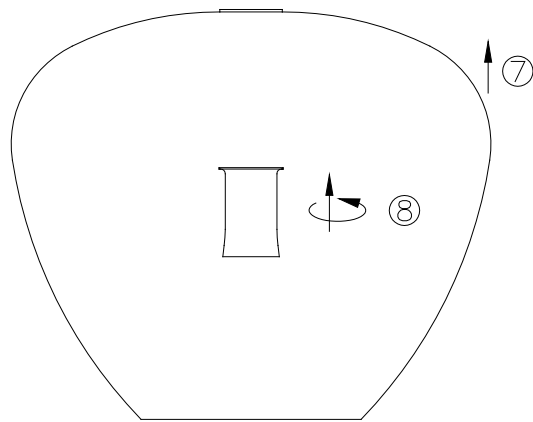

LUÇIDE

Item number: 70478/40/01

Technical details

Materials used:	Iron+Glass+Plastic
Color:	Pearl black(body)+Gold(glass)
Dimmable and how is fixture dimmable	
Size:	Height: 159cm
	Length: 40cm
	Width: 40cm
	Net weight: 2.9kg
Power requirements:	220-240V/50Hz
Bulb type and maximum wattage:	E27 Max.60W
Number of bulbs:	1 pcs E27
IP degree:	IP20