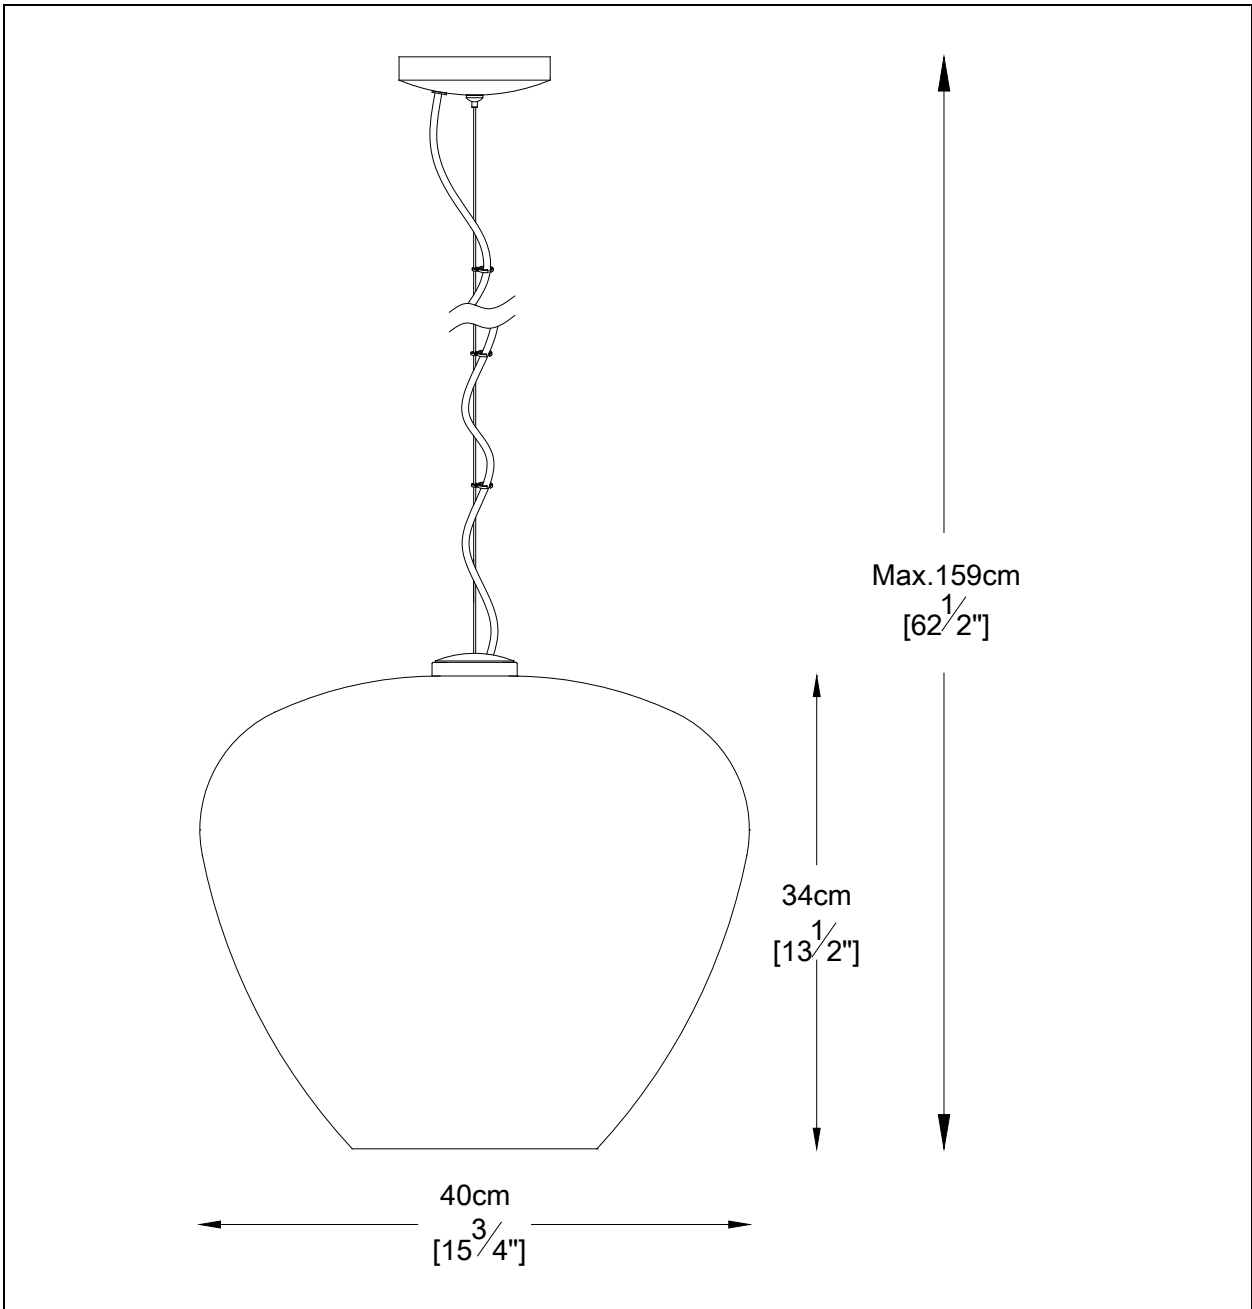

LUÇIDE

Item number: 70478/40/01

Technical details

Materials used:	Iron+Glass+Plastic
Color:	Pearl black(body)+Gold(glass)
Dimmable and how is fixture dimmable	
Size:	Height: 159cm
	Length: 40cm
	Width: 40cm
	Net weight: 2.9kg
Power requirements:	220-240V/50Hz
Bulb type and maximum wattage:	E27 Max.60W
Number of bulbs:	1 pcs E27
IP degree:	IP20