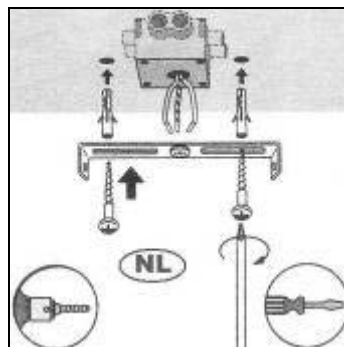

LUÇIDE

Item number: 70478/40/01

Technical details

Materials used:	Iron+Glass+Plastic
Color:	Pearl black(body)+Gold(glass)
Dimmable and how is fixture dimmable	
Size:	Height: 159cm
	Length: 40cm
	Width: 40cm
	Net weight: 2.9kg
Power requirements:	220-240V/50Hz
Bulb type and maximum wattage:	E27 Max.60W
Number of bulbs:	1 pcs E27
IP degree:	IP20