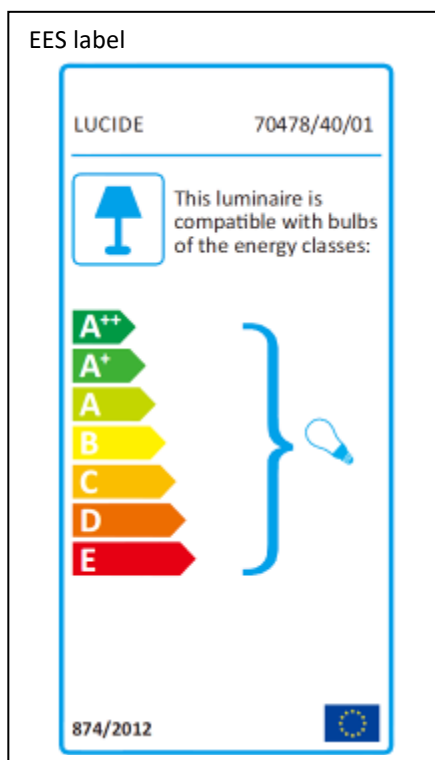

Von der Garantie ausgenommen: 1. Gebrochene Glasteile der Fassung werden nur innerhalb von 14 Tagen ab Kauf durch den Endkunden ersetzt. 2. Normaler Verschleiß, Verfärbungen aufgrund des normalen Gebrauchs. 3. Beschädigungen aufgrund externer Ursachen wie Feuer, Wasser, unsachgemäße Nutzung/ Installation oder Wartung des Produkts.

Kunden müssen das defekte Produkt/Teil und den Originalkaufbeleg einsenden, um Garantieansprüche geltend zu machen.

Deklaracja gwarancji:

LucideNV gwarantuje, że dostarczone produkty będą wolne od defektów materiałowych oraz produkcyjnych przez okres 2 lat od daty zakupu przez użytkownika końcowego, jeżeli urządzenie jest zainstalowane i prawidłowo utrzymywane zgodnie z instrukcją obsługi.

Wyłączenie z gwarancji: 1. Rozbite szkło zostanie wymienione tylko do 14 dni od momentu zakupu przez użytkownika końcowego. 2. Normalne zużycie, utrata koloru w wyniku normalnego użytkowania. 3. Uszkodzenie spowodowane czynnikami zewnętrznymi takimi, jak ogień, woda, nieprawidłowe używanie/ instalacja lub utrzymywanie produktu.

W celu uzyskania gwarancji klient musi zwrócić uszkodzony przedmiot oraz oryginalny dowód zakupu.

Other languages of the manual and further explanations can be found on our website.