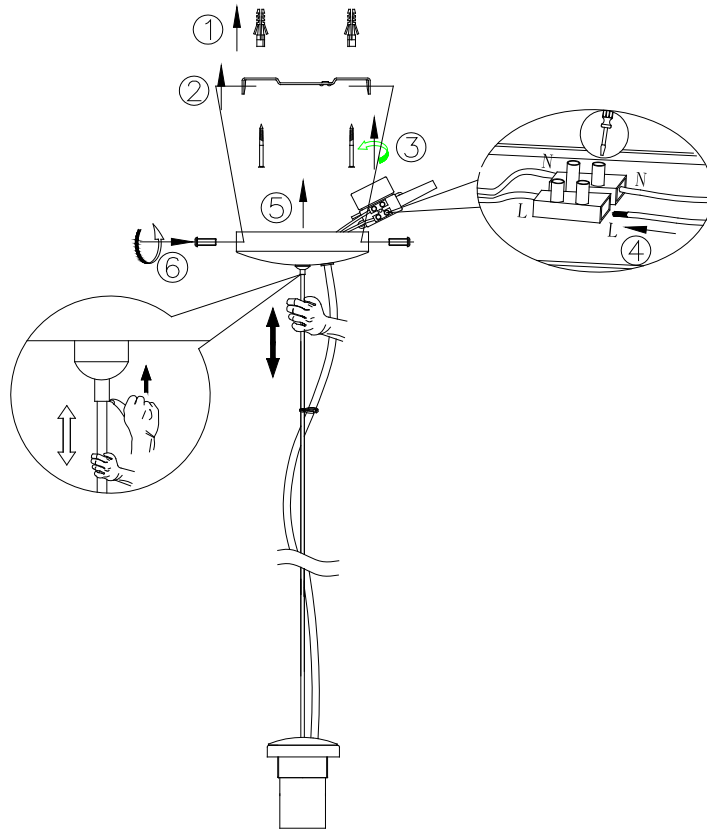

LUÇIDE

Item number: 70478/40/01

Technical details

Materials used:	Iron+Glass+Plastic
Color:	Pearl black(body)+Gold(glass)
Dimmable and how is fixture dimmable	
Size:	Height: 159cm
	Length: 40cm
	Width: 40cm
	Net weight: 2.9kg
Power requirements:	220-240V/50Hz
Bulb type and maximum wattage:	E27 Max.60W
Number of bulbs:	1 pcs E27
IP degree:	IP20