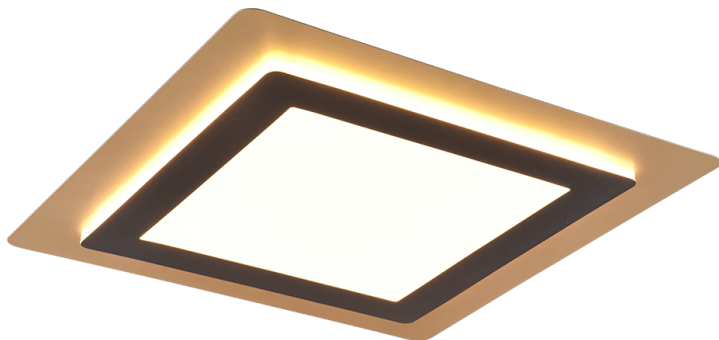

Ceiling lamp

MORGAN – 641510280

incl. 1x SMD, 46W · 1x 6000lm, 2700 – 6500K

- Remote control
- Integrated dimmer
- Adjustable light color
- Light color infinitely variable
- Night light
- Ceiling mounting
- Not suitable for external dimmer
- Memory function
- IP20
- Timer

Material construction

Metal · black-gold

Product dimensions

Width: 45cm
Height: 4cm
Depth: 45cm
Weight: 3,075kg

Technical data

Light source: SMD – LED (integrated)
Watt: 46W
Lumen: 1x 6000lm
Kelvin: 2700 – 6500K
Color rendering (CRI): > 80 CRI
Lifetime: 20000H
Switching cycles: 15000x ON/OFF