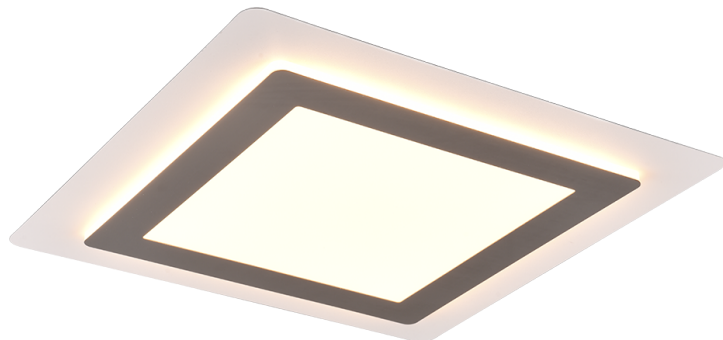

Ceiling lamp

MORGAN – 641510207

incl. 1x SMD, 46W · 1x 6000lm, 2700 – 6500K

- **Remote control**
- **Integrated dimmer**
- **Adjustable light color**
- **Light color infinitely variable**
- **Night light**
- **Ceiling mounting**
- **Not suitable for external dimmer**
- **Memory function**
- **IP20**
- **Timer**

Material construction

Metal · Nickel mat

Product dimensions

Width: 45cm
Height: 4cm
Depth: 45cm
Weight: 3,07kg

Technical data

Light source: SMD – LED (integrated)
Watt: 46W
Lumen: 1x 6000lm
Kelvin: 2700 – 6500K
Color rendering (CRI): > 80 CRI
Lifetime: 20000H
Switching cycles: 15000x ON/OFF