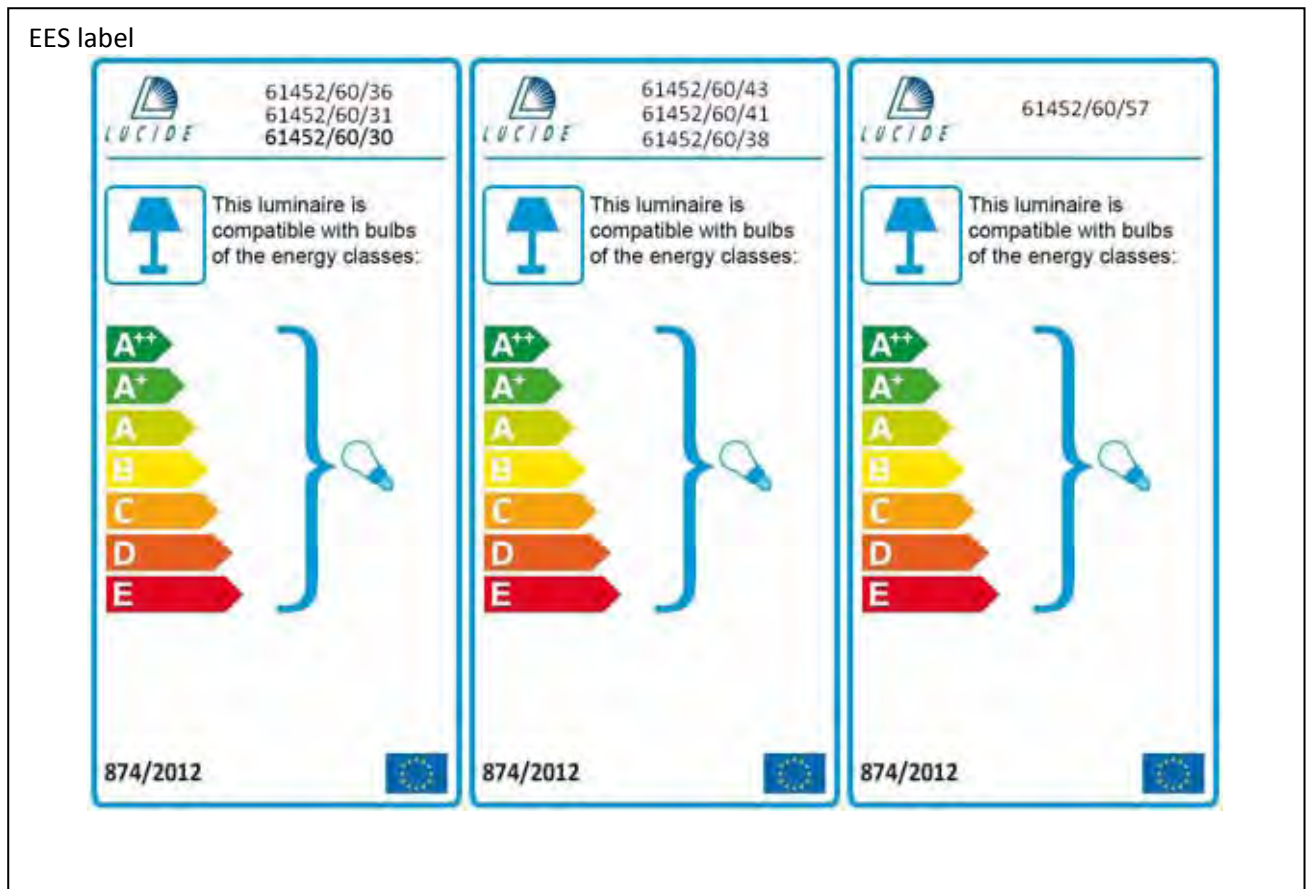

Exclusions pour la garantie : 1. Les pièces de verre cassées sur l'appareil ne seront remplacées que 14 jours à compter de l'achat par l'utilisateur final. 2. L'usure normale, la décoloration résultant d'une utilisation normale. 3. Les dégâts causés par des facteurs externes comme le feu, l'eau, une utilisation / installation ou maintenance incorrecte du produit.

Pour les réclamations de de garantie, le client doit remettre les appareils / pièces défectueuses et le ticket d'achat original.

Garantiebestimmungen:

Lucide NV garantiert für einen Zeitraum von 2 Jahren ab Kaufdatum und Kauf durch den Endkunden, dass das gelieferte Produkt frei von Material- und Herstellungsfehlern ist, sofern das Produkt gemäß der Bedienungsanleitung installiert und gewartet wird.

Von der Garantie ausgenommen: 1. Gebrochene Glasteile der Fassung werden nur innerhalb von 14 Tagen ab Kauf durch den Endkunden ersetzt. 2. Normaler Verschleiß, Verfärbungen aufgrund des normalen Gebrauchs. 3. Beschädigungen aufgrund externer Ursachen wie Feuer, Wasser, unsachgemäße Nutzung/ Installation oder Wartung des Produkts.

Kunden müssen das defekte Produkt/Teil und den Originalkaufbeleg einsenden, um Garantieansprüche geltend zu machen.

Other languages of the manual and further explanations can be found on our website.