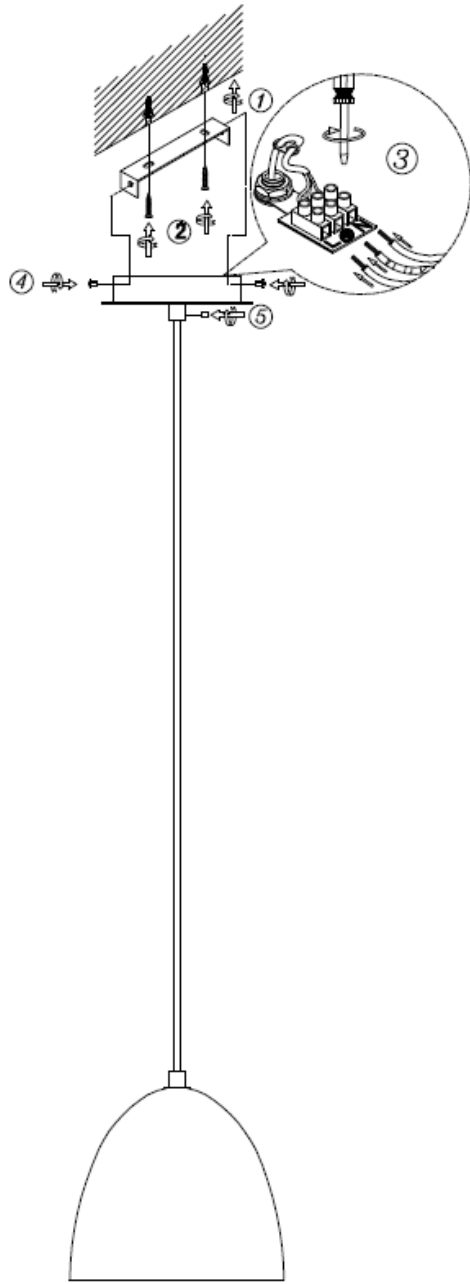

# LUCIDE

Item number: 45456/30/41

Technical details

Materials used:	Metal, concrete, aluminum
Color:	Grey
Dimmable and how is fixture dimmable	
Size:	Height: 162cm
	Length: 30cm
	Width: 30cm
	Net weight: 4.6kg
Power requirements:	220-240V~50Hz
Bulb type and maximum wattage:	E27 Max.60W
Number of bulbs:	1xE27
IP degree:	IP20