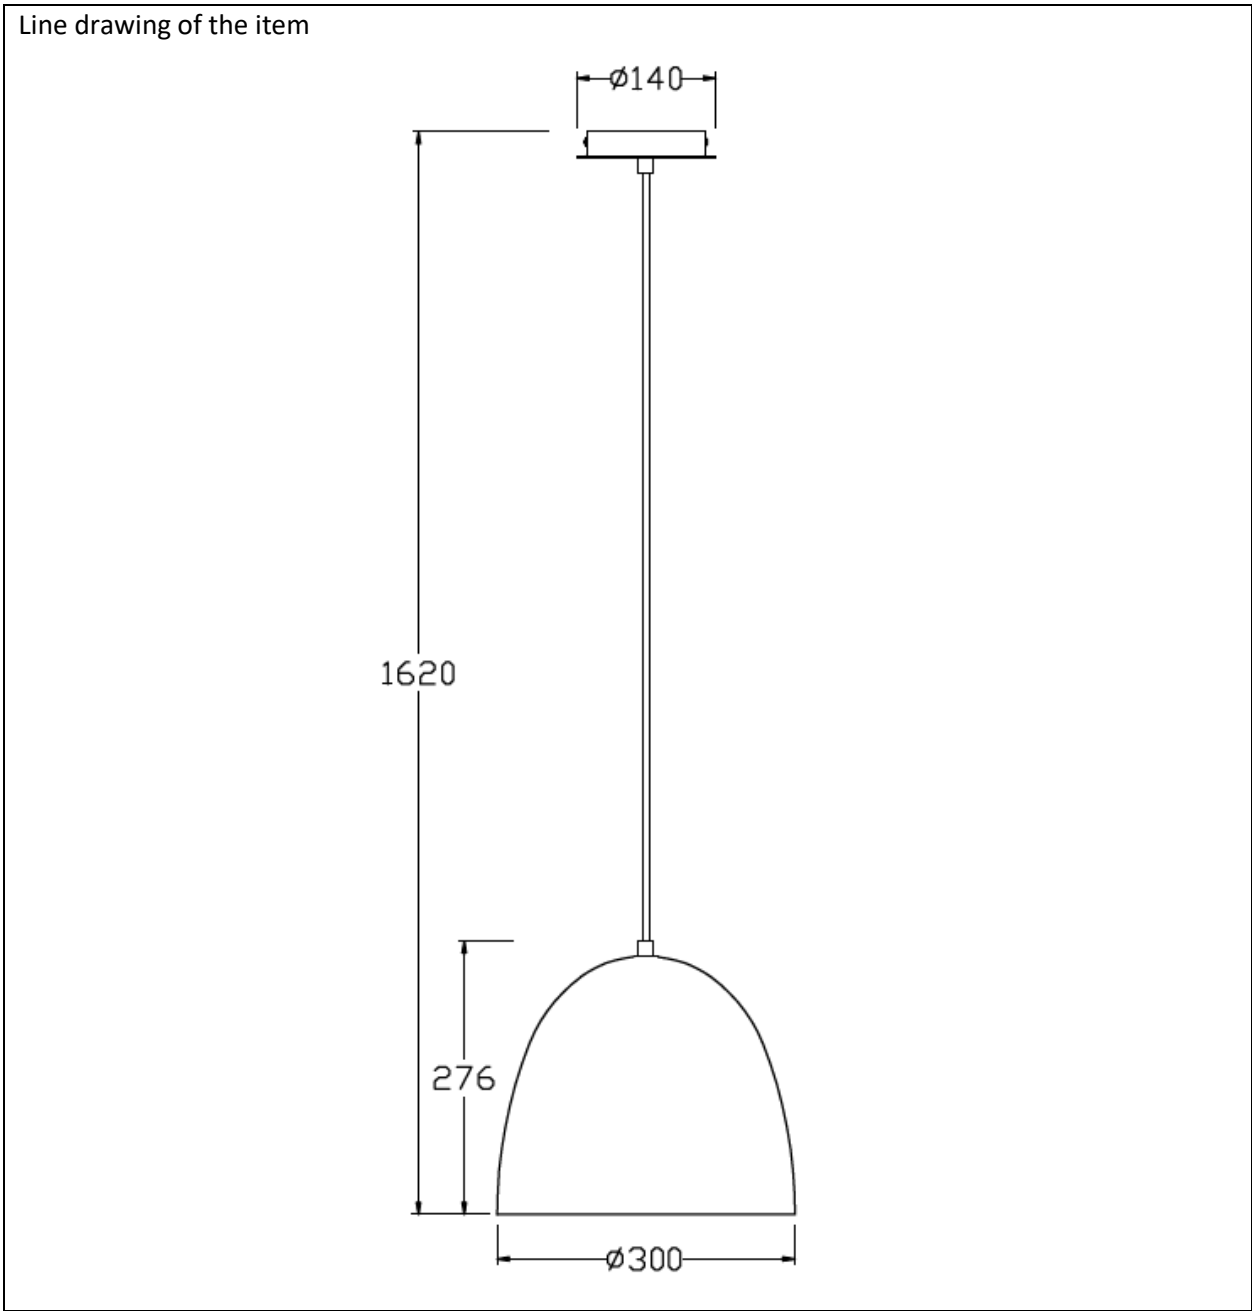

# LUCIDE

Item number: 45456/30/41

Technical details

Materials used:	Metal, concrete, aluminum
Color:	Grey
Dimmable and how is fixture dimmable	
Size:	Height: 162cm
	Length: 30cm
	Width: 30cm
	Net weight: 4.6kg
Power requirements:	220-240V~50Hz
Bulb type and maximum wattage:	E27 Max.60W
Number of bulbs:	1xE27
IP degree:	IP20