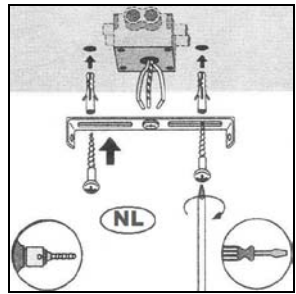

# LUCIDE

Item number: 45456/30/41

Technical details

Materials used:	Metal, concrete, aluminum
Color:	Grey
Dimmable and how is fixture dimmable	
Size:	Height: 162cm
	Length: 30cm
	Width: 30cm
	Net weight: 4.6kg
Power requirements:	220-240V~50Hz
Bulb type and maximum wattage:	E27 Max.60W
Number of bulbs:	1xE27
IP degree:	IP20