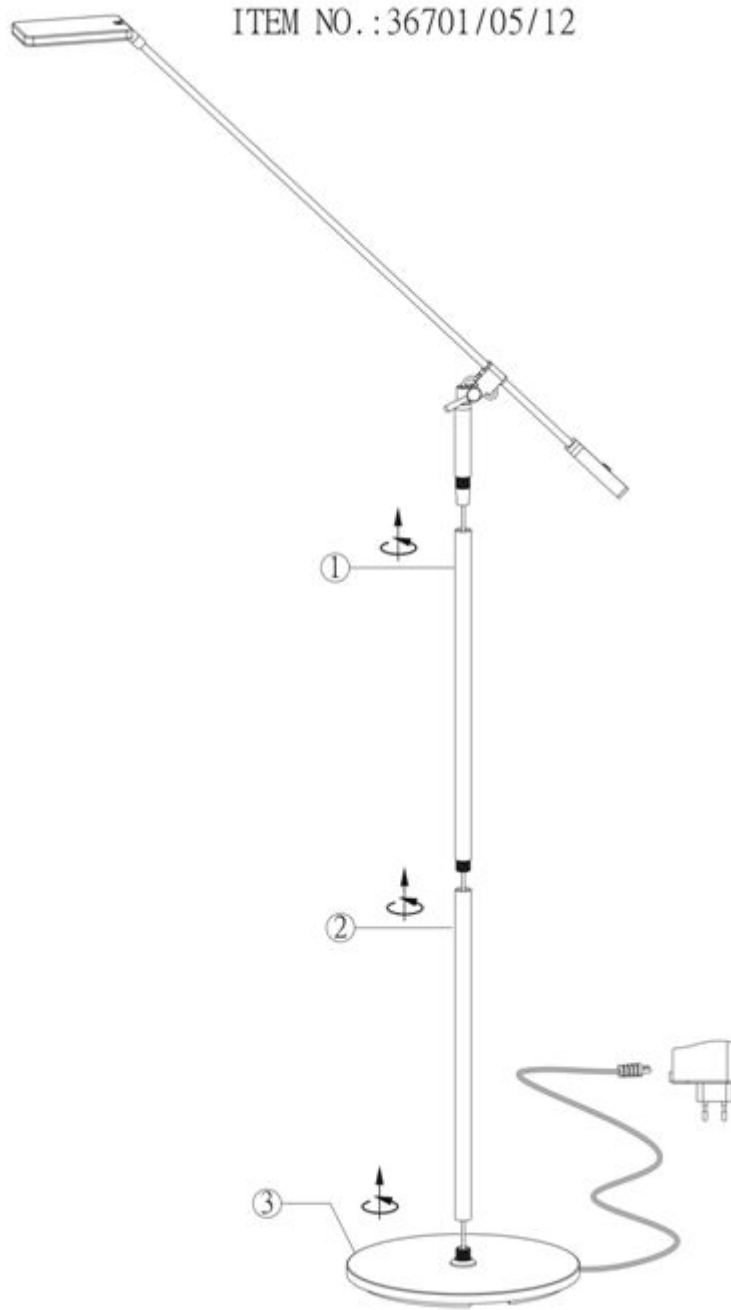

Line drawing of the item (with outline dimensions)

Item number:36701/05/12

Installation drawing (the same as it in its instruction manual)

### Technical details

materials used:	Metal,Acrylic
color:	Black and Silver
dimmable and how is the fixture dimmable:	
size:	Height: Length: Width: Net Weight:
power requirements:	220-240V~50Hz
bulb type and maximum Wattage:	LED Max.5W
number of bulbs:	1xLED
IP degree:	IP20