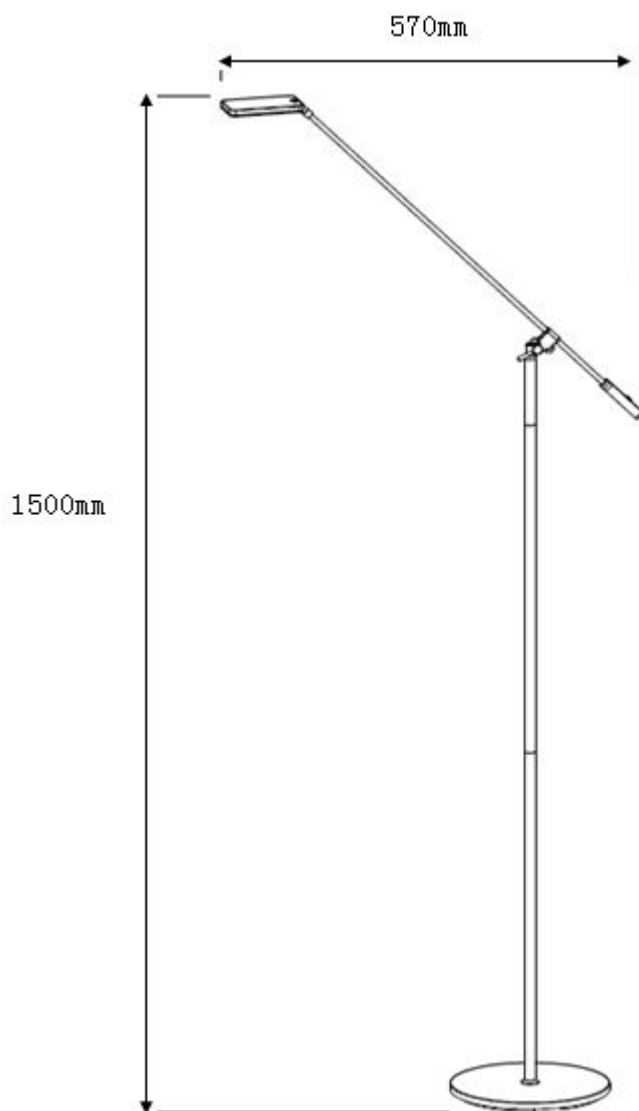

Line drawing of the item (with outline dimensions)

Item number:36701/05/12

Installation drawing (the same as it in its instruction manual)

### Technical details

materials used:	Metal,Acrylic
color:	Black and Silver
dimmable and how is the fixture dimmable:	
size:	Height: Length: Width: Net Weight:
power requirements:	220-240V~50Hz
bulb type and maximum Wattage:	LED Max.5W
number of bulbs:	1xLED
IP degree:	IP20