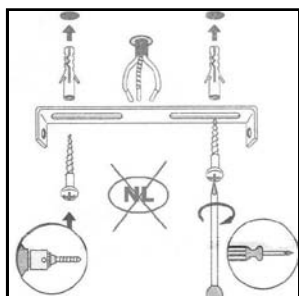

Item number: 34435/30/31, 34435/30/39, 34435/30/66, 34435/30/99

Technical details

Materials used:	Metal ceiling cap + pp shade
Color:	Balloons, golden stars blue background, pink background, rainbow pattern
Dimmable and how is fixture dimmable	
Size:	Height: 150cm
	Length: 30cm
	Width: 30cm
	Net weight: 0.93kg
Power requirements:	220V-240V~50Hz
Bulb type and maximum wattage:	E27 Max.40W
Number of bulbs:	1XE27
IP degree:	IP20