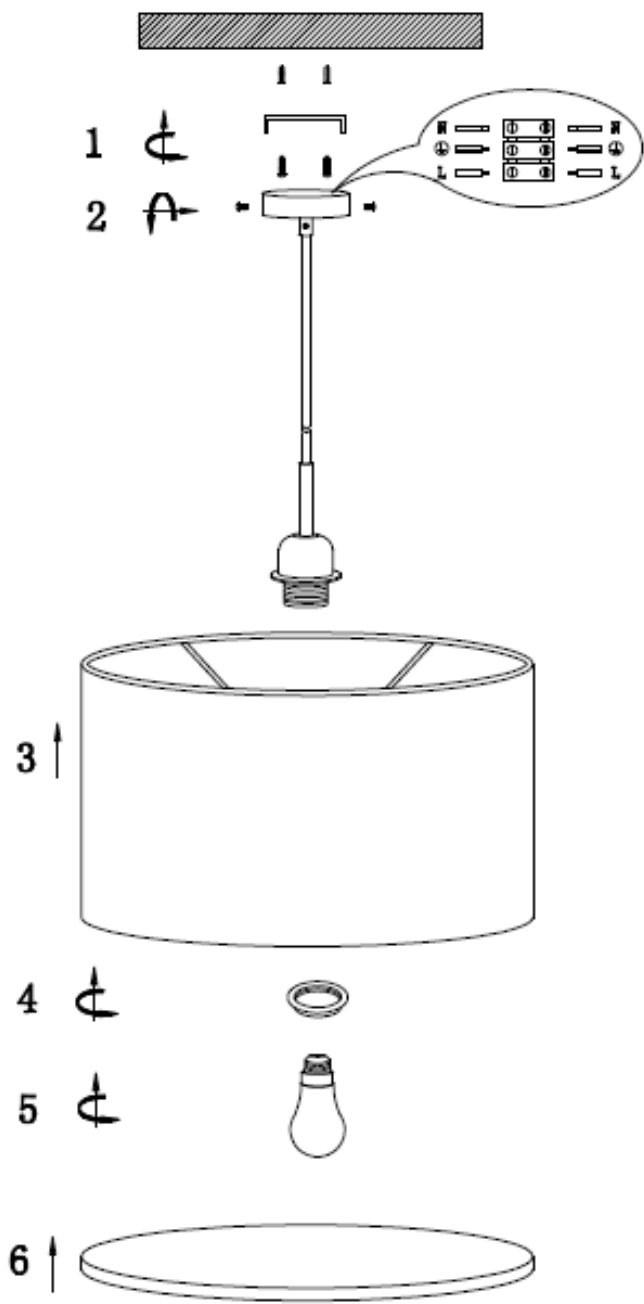

Item number: 34435/30/31, 34435/30/39, 34435/30/66, 34435/30/99

Technical details

Materials used:	Metal ceiling cap + pp shade
Color:	Balloons, golden stars blue background, pink background, rainbow pattern
Dimmable and how is fixture dimmable	
Size:	Height: 150cm
	Length: 30cm
	Width: 30cm
	Net weight: 0.93kg
Power requirements:	220V-240V~50Hz
Bulb type and maximum wattage:	E27 Max.40W
Number of bulbs:	1XE27
IP degree:	IP20