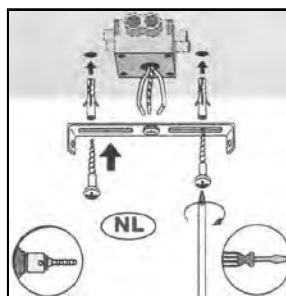

Item number: 34435/30/31, 34435/30/39, 34435/30/66, 34435/30/99

Technical details

Materials used:	Metal ceiling cap + pp shade
Color:	Balloons, golden stars blue background, pink background, rainbow pattern
Dimmable and how is fixture dimmable	
Size:	Height: 150cm
	Length: 30cm
	Width: 30cm
	Net weight: 0.93kg
Power requirements:	220V-240V~50Hz
Bulb type and maximum wattage:	E27 Max.40W
Number of bulbs:	1XE27
IP degree:	IP20