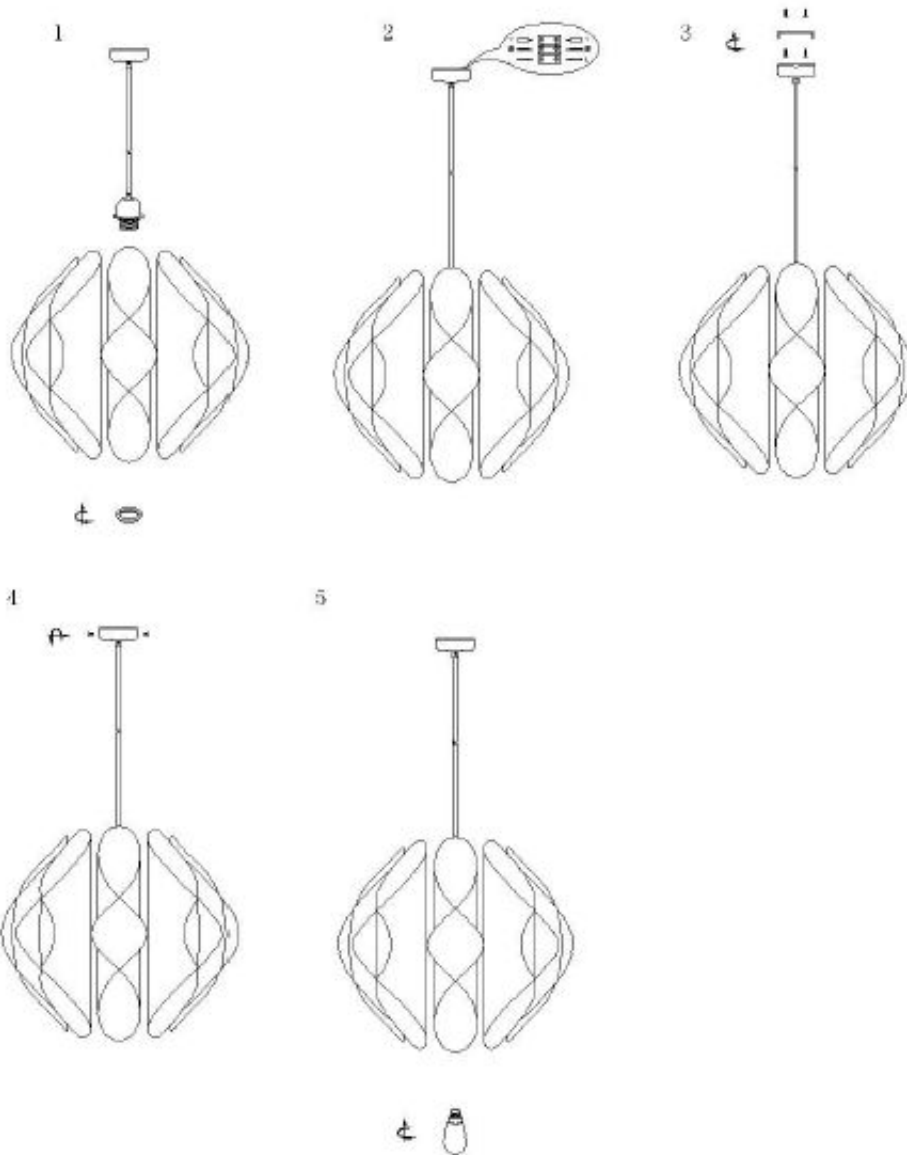

Line drawing of the item (with outline dimensions)

1370

Item number: 34408/40/38

Installation drawing (the same as it in its instruction manual)

Technical details

materials used:	Fabric pendant	
color:	Cream	
dimnable and how is the fixture dimmable:		
size:	Height:	137cm
	Length:	
	Width:	41cm
	Net Weight:	0.8KG
power requirements:	220V-240V~50Hz	
bulb type and maximum Wattage:	E27 Max.60W	
number of bulbs:	1XE27	
IP degree:	IP20	