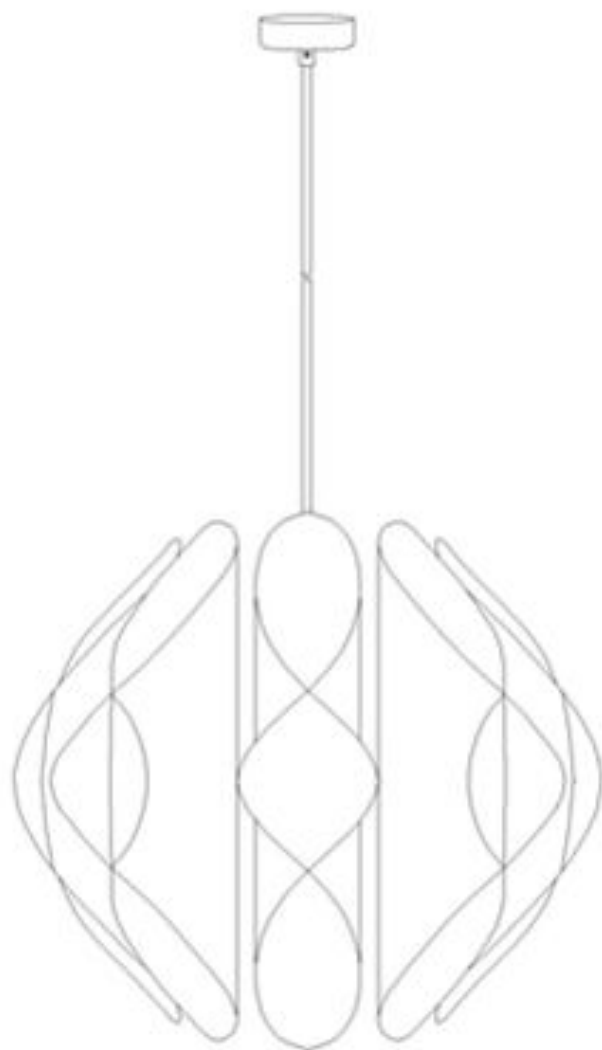

Line drawing of the item (with outline dimensions)

1370

Item number: 34408/40/38

Installation drawing (the same as it in its instruction manual)

Technical details

materials used:	Fabric pendant	
color:	Cream	
dimnable and how is the fixture dimmable:		
size:	Height:	137cm
	Length:	
	Width:	41cm
	Net Weight:	0.8KG
power requirements:	220V-240V~50Hz	
bulb type and maximum Wattage:	E27 Max.60W	
number of bulbs:	1XE27	
IP degree:	IP20	