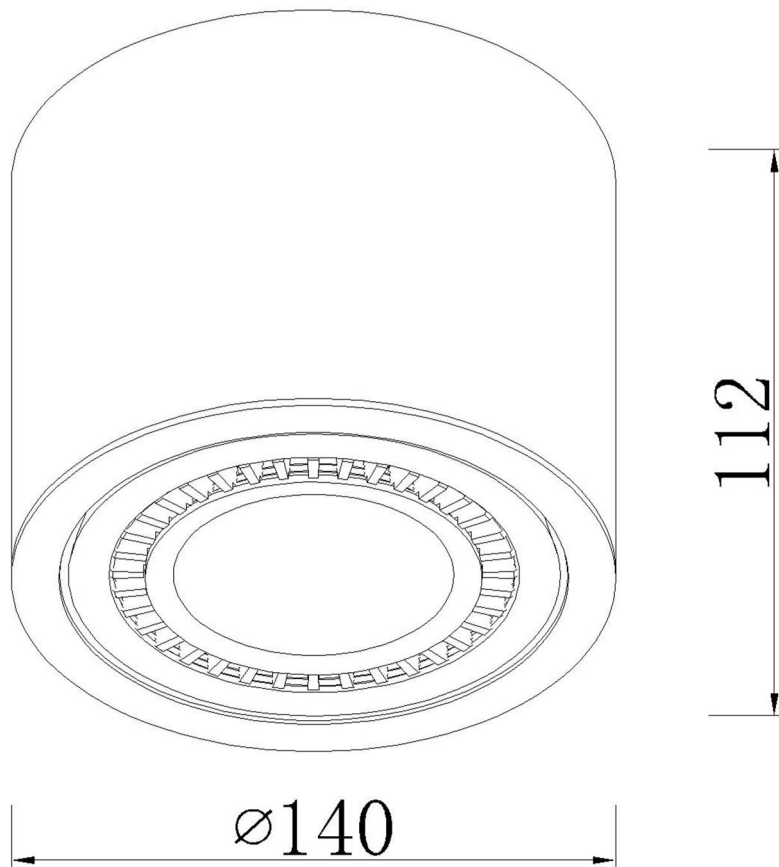

Line drawing of the item

Item number: 33956/15/31

Installation drawing

Technical details

materials used:	Iron+Aluminum
color:	Texture White
dimmable and how is the fixture dimmable:	
size:	Height: 11.2cm Length: 14cm Width: 14cm Net Weight: 1.8kg
power requirements:	220-240V~50Hz
bulb type and maximum Wattage:	1XLED Max.15W
number of bulbs:	1X15W
IP degree:	IP20