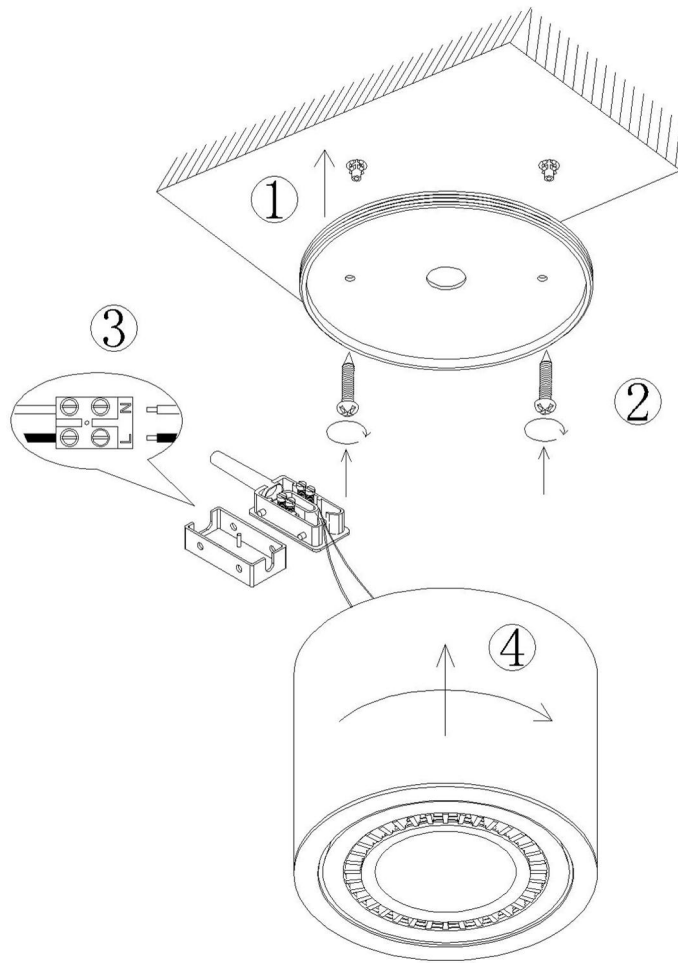

Line drawing of the item

Item number: 33956/15/31

Installation drawing

Technical details

materials used:	Iron+Aluminum
color:	Texture White
dimmable and how is the fixture dimmable:	
size:	Height: 11.2cm Length: 14cm Width: 14cm Net Weight: 1.8kg
power requirements:	220-240V~50Hz
bulb type and maximum Wattage:	1XLED Max.15W
number of bulbs:	1X15W
IP degree:	IP20