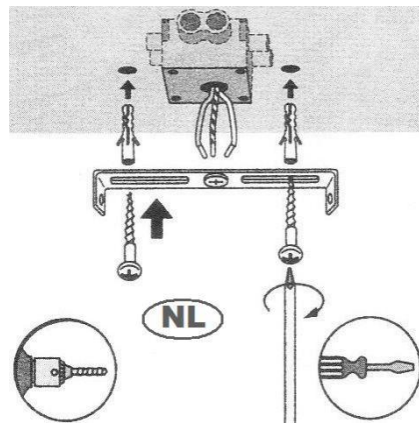

Line drawing of the item

Item number: 33956/15/31

Installation drawing

Technical details

materials used:	Iron+Aluminum
color:	Texture White
dimmable and how is the fixture dimmable:	
size:	Height: 11.2cm Length: 14cm Width: 14cm Net Weight: 1.8kg
power requirements:	220-240V~50Hz
bulb type and maximum Wattage:	1XLED Max.15W
number of bulbs:	1X15W
IP degree:	IP20