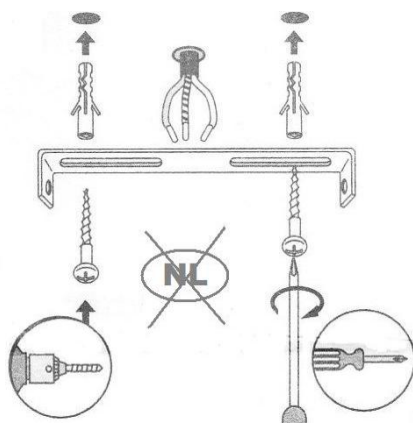

Line drawing of the item

Item number: 33956/15/31

Installation drawing

Technical details

materials used:	Iron+Aluminum
color:	Texture White
dimmable and how is the fixture dimmable:	
size:	Height: 11.2cm Length: 14cm Width: 14cm Net Weight: 1.8kg
power requirements:	220-240V~50Hz
bulb type and maximum Wattage:	1XLED Max.15W
number of bulbs:	1X15W
IP degree:	IP20