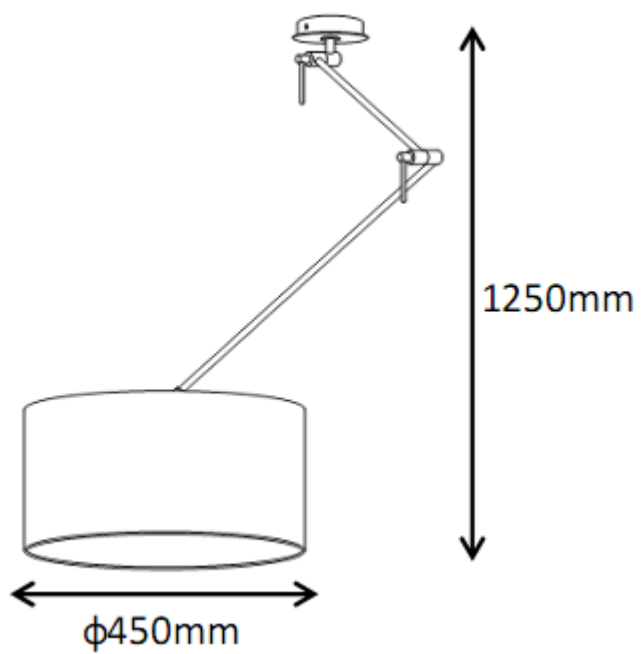

Line drawing of the item (with outline dimensions)

Item number: 31459/45/31

Installation drawing (the same as it in its instruction manual)

Technical details

materials used:	steel	
color:	31	Satin nickel with white
dimmable and how is the fixture dimmable:		
size:	Height:	125cm
	Length:	
	Width:	D45cm
	Net Weight:	1.6kgs
power requirements:	220-240V~50HZ	
bulb type and maximum Wattage:	E27 Max.60w	
number of bulbs:	1XE27	
IP degree:	IP20	