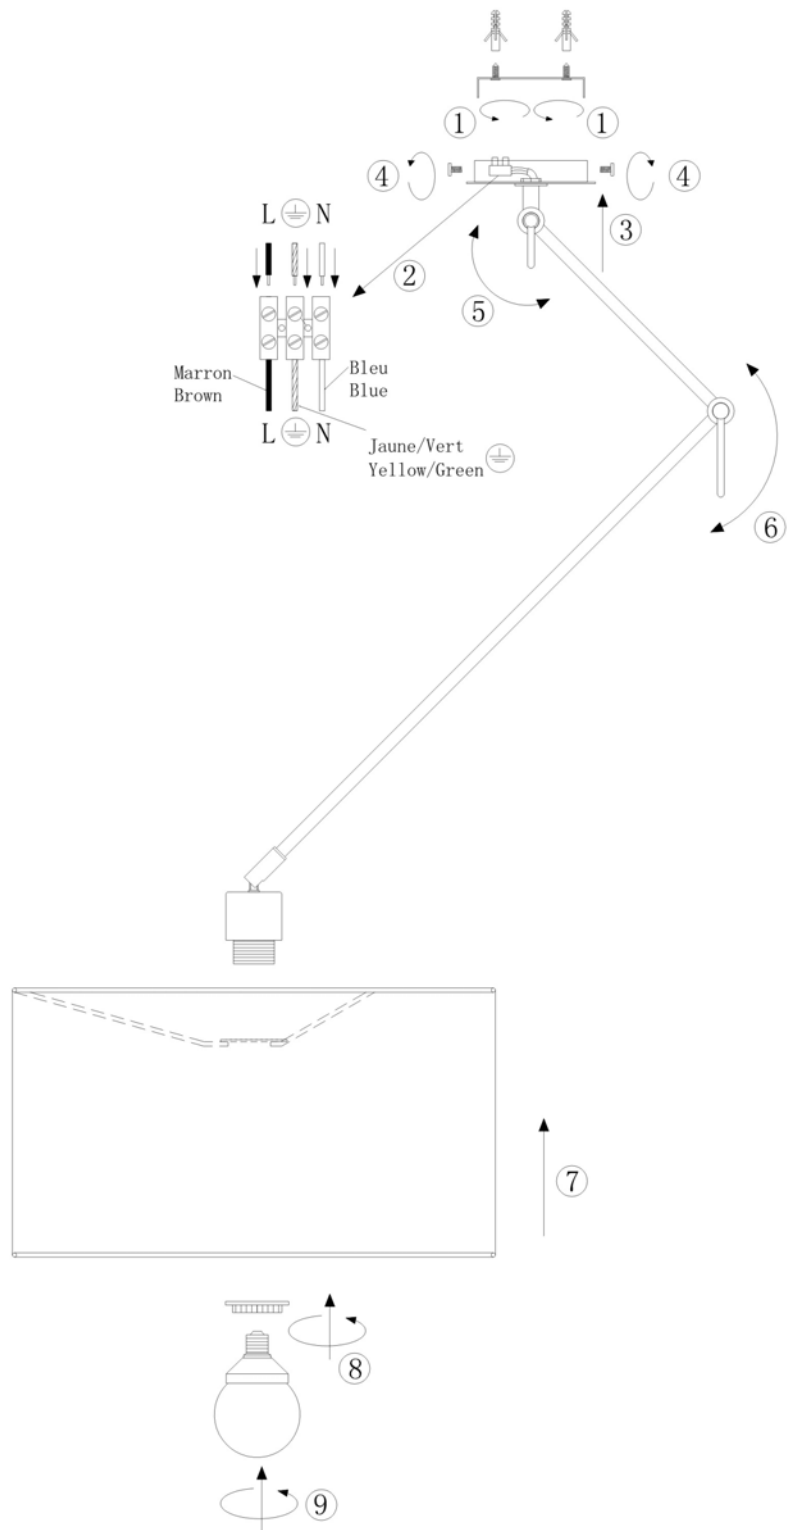

Line drawing of the item (with outline dimensions)

Item number: 31459/45/31

Installation drawing (the same as it in its instruction manual)

Technical details

materials used:	steel	
color:	31	Satin nickel with white
dimmable and how is the fixture dimmable:		
size:	Height:	125cm
	Length:	
	Width:	D45cm
	Net Weight:	1.6kgs
power requirements:	220-240V~50HZ	
bulb type and maximum Wattage:	E27 Max.60w	
number of bulbs:	1XE27	
IP degree:	IP20	