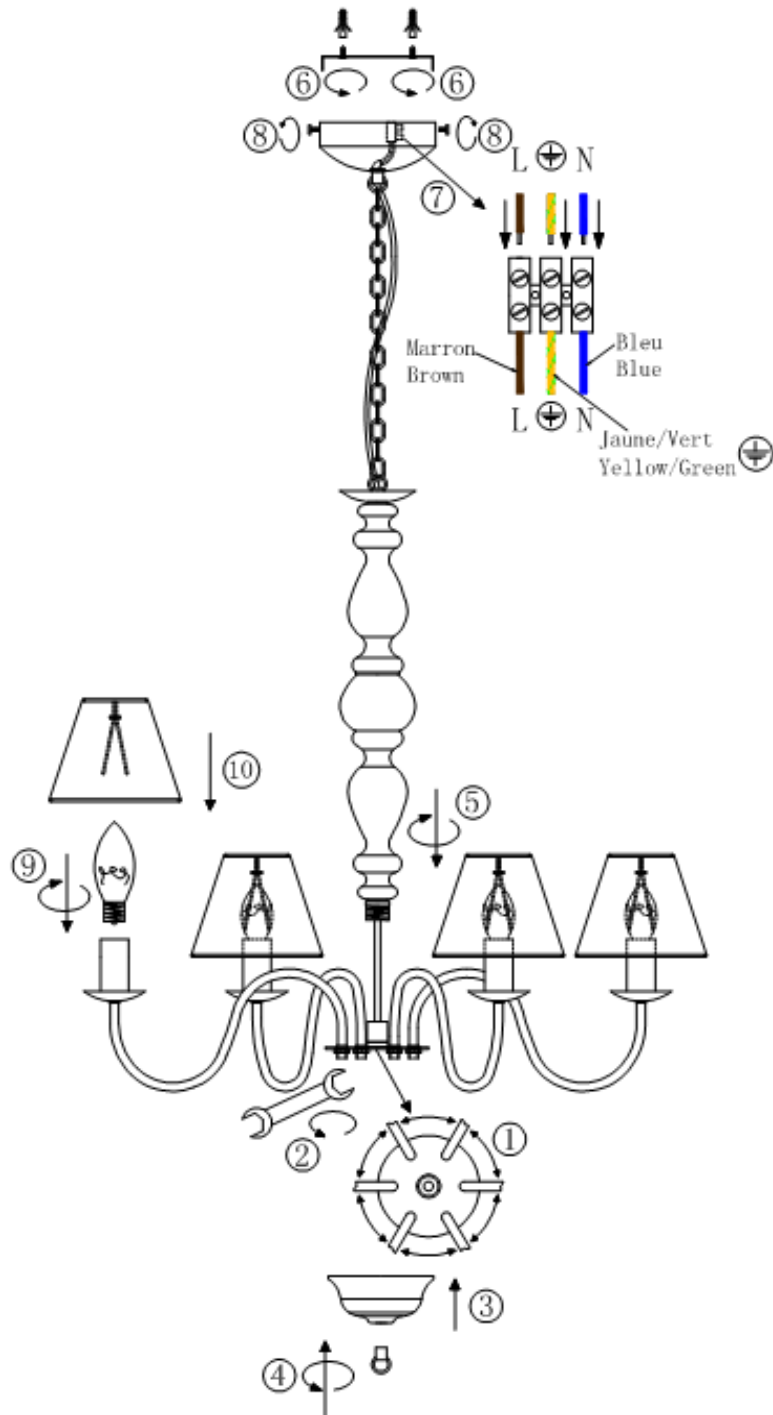

Line drawing of the item (with outline dimensions)

Item number: 31333/06/41

Installation drawing (the same as it in its instruction manual)

Technical details

materials used:	Steel+fabric	
color:	41	sandy grey
dimmable and how is the fixture dimmable:		
size:	Height:	130cm
	Length:	
	Width:	D70cm
	Net Weight:	2.7kgs
power requirements:	220-240V~50HZ	
bulb type and maximum Wattage:	E14	Max.40w
number of bulbs:	6XE14	
IP degree:	IP20	