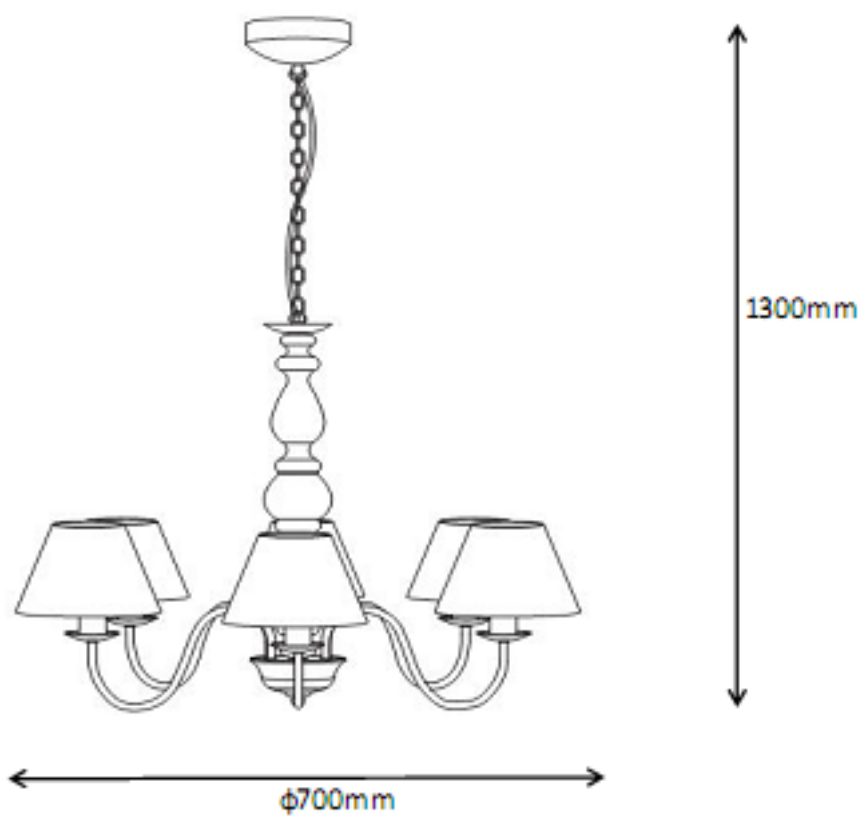

Line drawing of the item (with outline dimensions)

Item number: 31333/06/41

Installation drawing (the same as it in its instruction manual)

Technical details

materials used:	Steel+fabric	
color:	41	sandy grey
dimmable and how is the fixture dimmable:		
size:	Height:	130cm
	Length:	
	Width:	D70cm
	Net Weight:	2.7kgs
power requirements:	220-240V~50HZ	
bulb type and maximum Wattage:	E14	Max.40w
number of bulbs:	6XE14	
IP degree:	IP20	