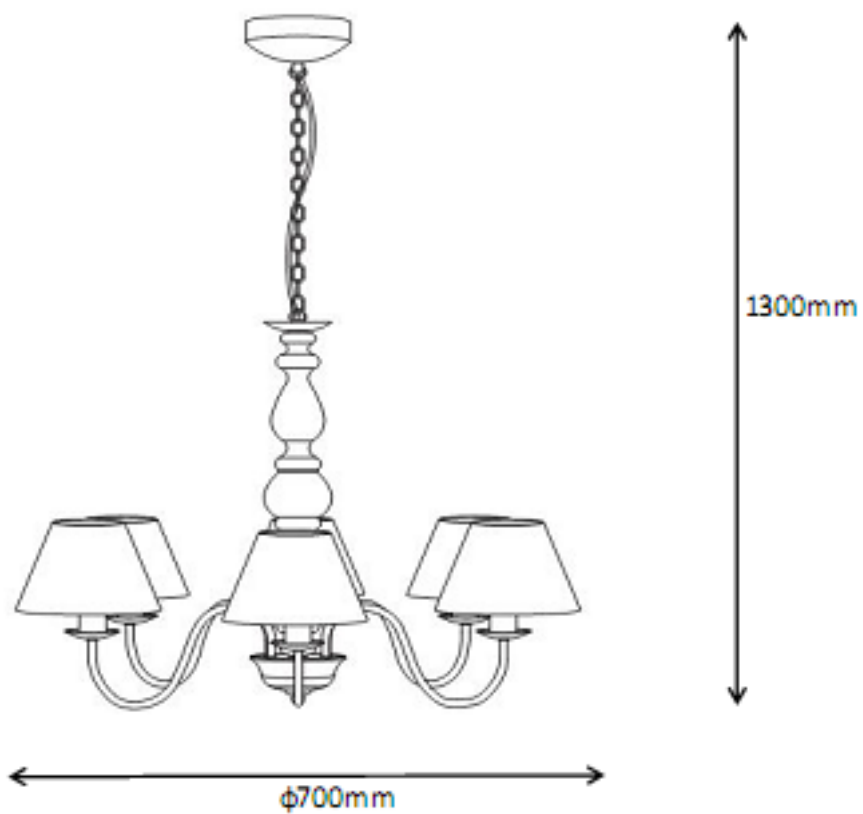

Line drawing of the item (with outline dimensions)

Item number: 31333/06/21

Installation drawing (the same as it in its instruction manual)

### Technical details

materials used:	Steel+fabric	
color:	21	Antique white
dimmable and how is the fixture dimmable:		
size:	Height:	130cm
	Length:	
	Width:	D70cm
	Net Weight:	2.7kgs
power requirements:	220-240V~50HZ	
bulb type and maximum Wattage:	E14	Max.40w
number of bulbs:	6XE14	
IP degree:	IP20	