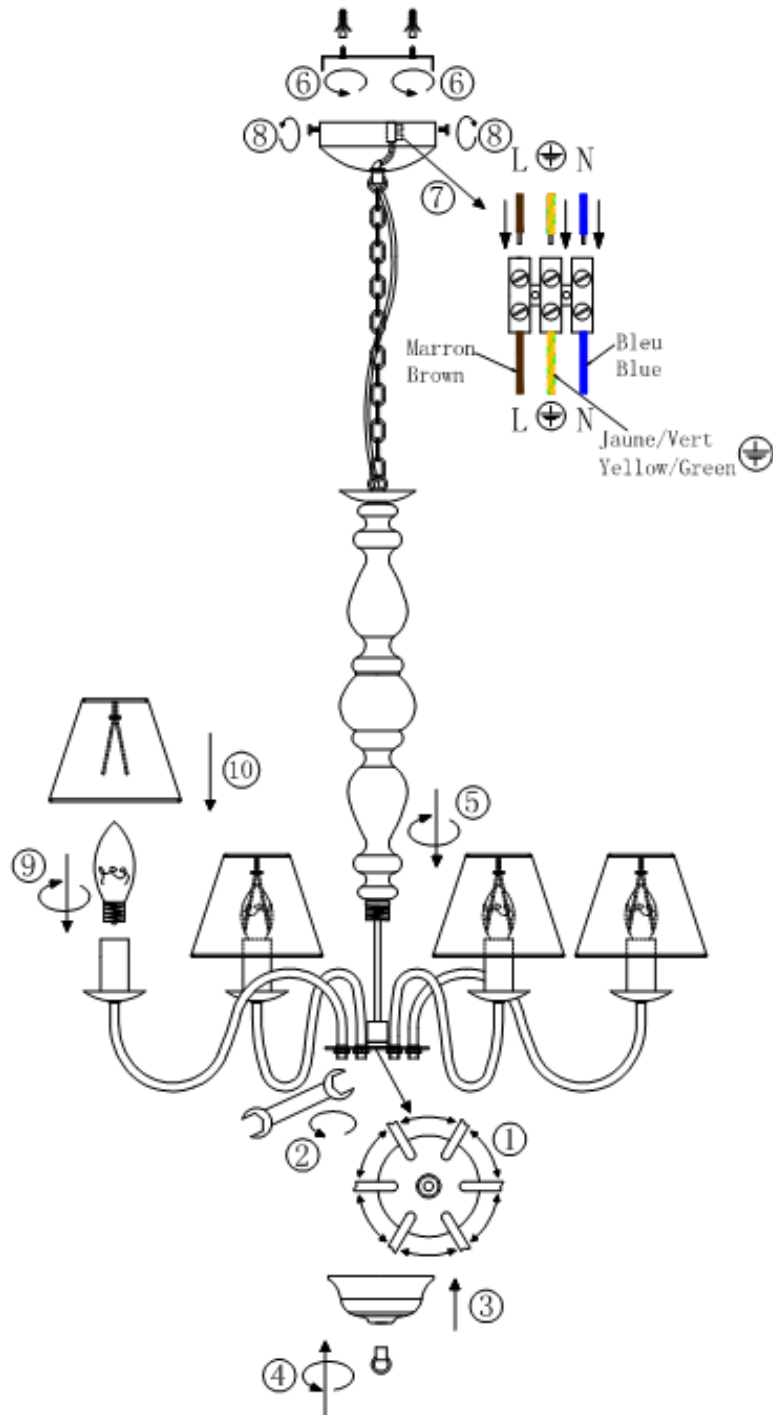

Line drawing of the item (with outline dimensions)

Item number: 31333/06/21

Installation drawing (the same as it in its instruction manual)

### Technical details

materials used:	Steel+fabric	
color:	21	Antique white
dimmable and how is the fixture dimmable:		
size:	Height:	130cm
	Length:	
	Width:	D70cm
	Net Weight:	2.7kgs
power requirements:	220-240V~50HZ	
bulb type and maximum Wattage:	E14	Max.40w
number of bulbs:	6XE14	
IP degree:	IP20	