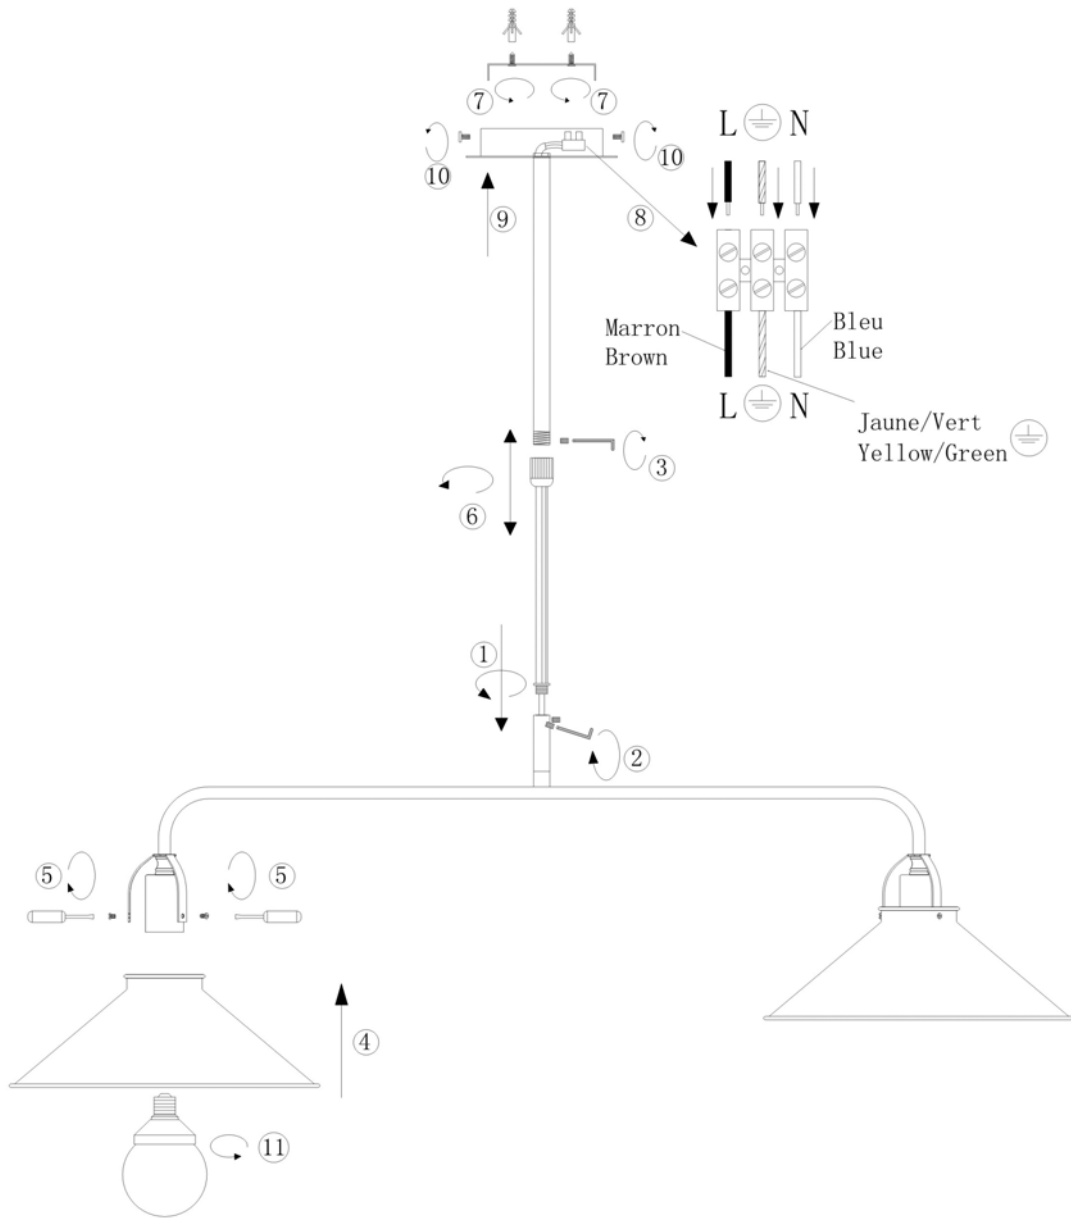

Line drawing of the item (with outline dimensions)

Item number: 31320/02/97

Installation drawing (the same as it in its instruction manual)

Technical details

materials used:	Steel+fabric	
color:	97	rusty brown
dimmable and how is the fixture dimmable:		
size:	Height:	110cm
	Length:	120cm
	Width:	
	Net Weight:	2.4kgs
power requirements:	220-240V~50HZ	
bulb type and maximum Wattage:	E27	Max.60w
number of bulbs:	2XE27	
IP degree:	IP20	