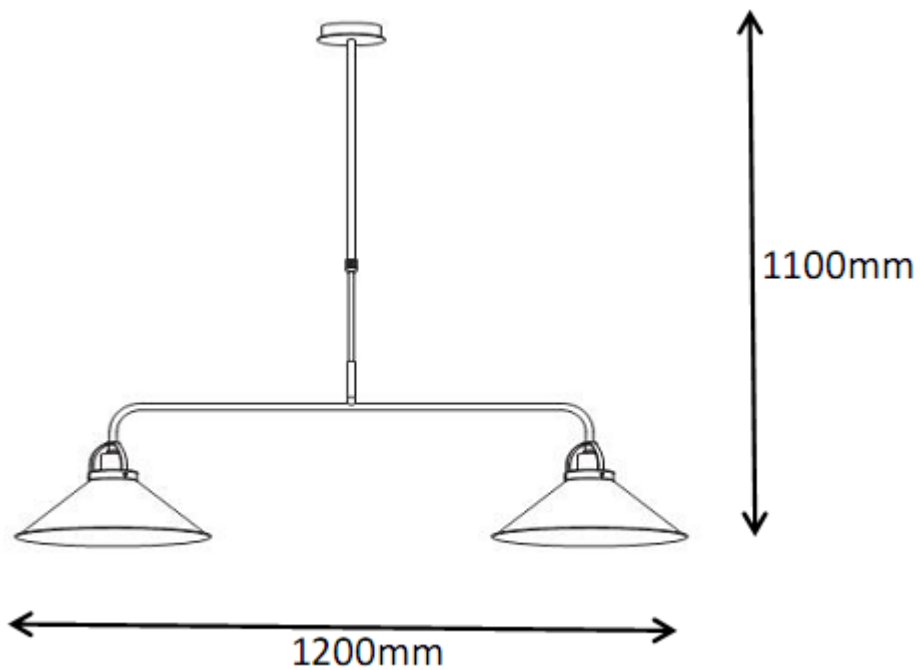

Line drawing of the item (with outline dimensions)

Item number: 31320/02/97

Installation drawing (the same as it in its instruction manual)

Technical details

materials used:	Steel+fabric	
color:	97	rusty brown
dimmable and how is the fixture dimmable:		
size:	Height:	110cm
	Length:	120cm
	Width:	
	Net Weight:	2.4kgs
power requirements:	220-240V~50HZ	
bulb type and maximum Wattage:	E27	Max.60w
number of bulbs:	2XE27	
IP degree:	IP20	