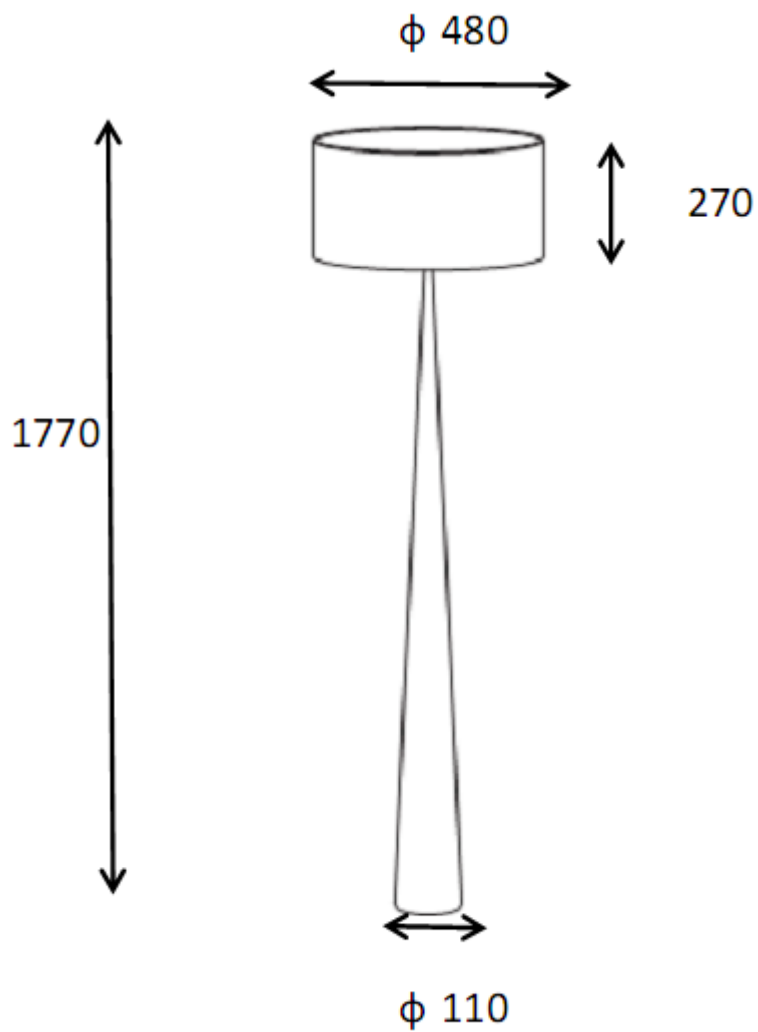

Line drawing of the item (with outline dimensions)

Item number: 30794/81/36

Installation drawing (the same as it in its instruction manual)

### Technical details

materials used:	Steel+wood veer+plastic	
color:	36	Wood finish in grey
dimmable and how is the fixture dimmable:		
size:	Height:	177cm
	Length:	
	Width:	D48cm
	Net Weight:	Shade :0.78kg, Base:3.95kgs
power requirements:	220-240V~50HZ	
bulb type and maximum Wattage:	E27	Max.60w
number of bulbs:	1XE27	
IP degree:	IP20	