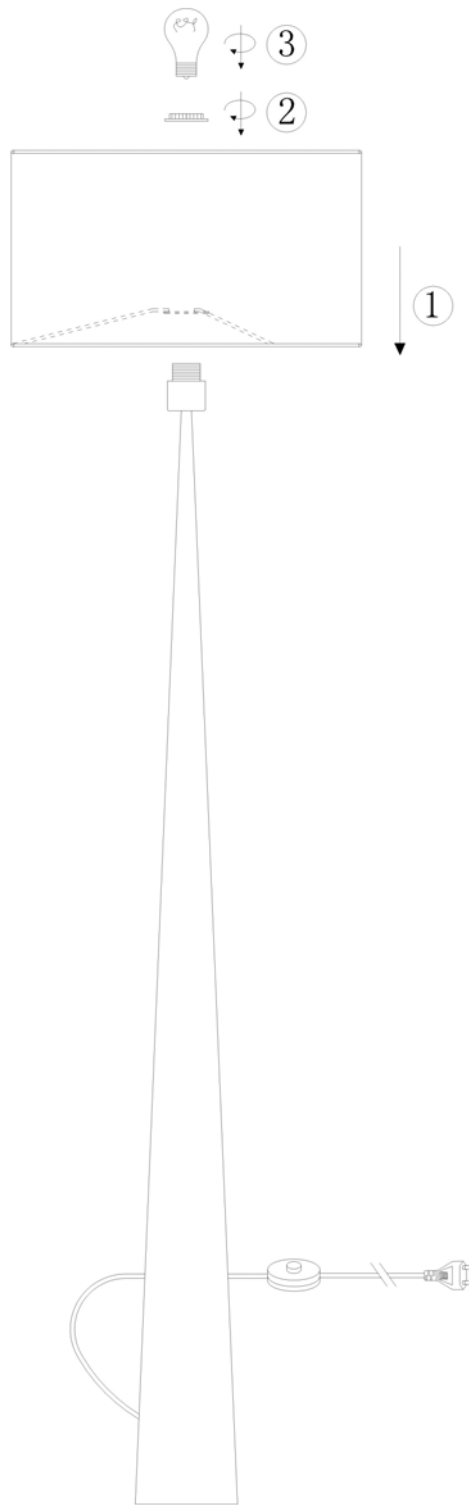

Line drawing of the item (with outline dimensions)

Item number: 30794/81/36

Installation drawing (the same as it in its instruction manual)

### Technical details

materials used:	Steel+wood veer+plastic	
color:	36	Wood finish in grey
dimmable and how is the fixture dimmable:		
size:	Height:	177cm
	Length:	
	Width:	D48cm
	Net Weight:	Shade :0.78kg, Base:3.95kgs
power requirements:	220-240V~50HZ	
bulb type and maximum Wattage:	E27	Max.60w
number of bulbs:	1XE27	
IP degree:	IP20	