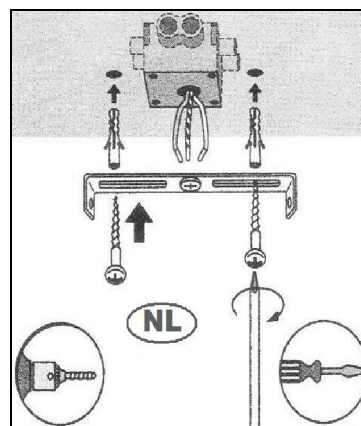

LUCIDE

Item number: 30473/28/62,30473/28/65

Technical details

Materials used:	Steel+glass
Color:	Satin gold with abmer glass / Matt black with smoke glass
Dimmable and how is fixture dimmable	
Size:	
Height:	162cm
Length:	
Width:	28cm
Net weight:	1.20kgs
Power requirements:	220-240V~50Hz
Bulb type and maximum wattage:	E27 Max.60W
Number of bulbs:	1
IP degree:	20