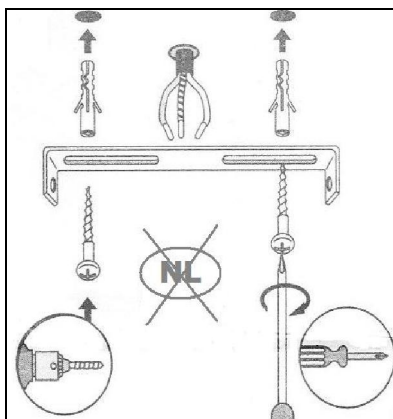

LUCIDE

Item number: 30473/28/62,30473/28/65

Technical details

Materials used:	Steel+glass
Color:	Satin gold with abmer glass / Matt black with smoke glass
Dimmable and how is fixture dimmable	
Size:	
Height:	162cm
Length:	
Width:	28cm
Net weight:	1.20kgs
Power requirements:	220-240V~50Hz
Bulb type and maximum wattage:	E27 Max.60W
Number of bulbs:	1
IP degree:	20