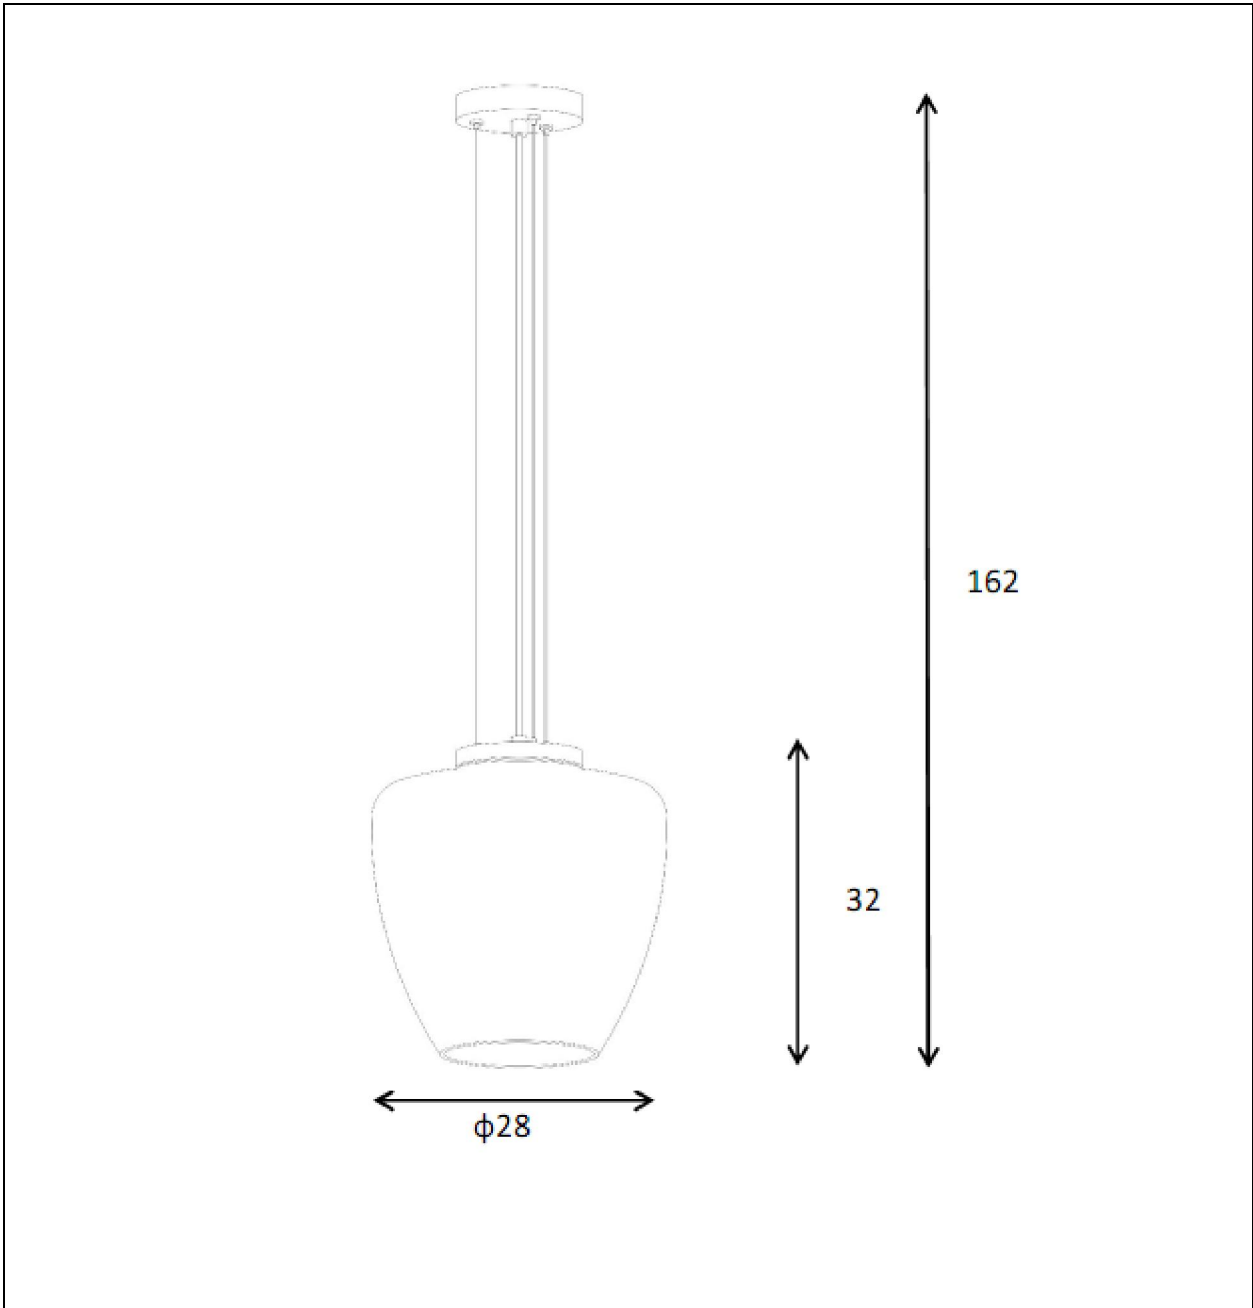

LUCIDE

Item number: 30473/28/62,30473/28/65

Technical details

Materials used:	Steel+glass
Color:	Satin gold with abmer glass / Matt black with smoke glass
Dimmable and how is fixture dimmable	
Size:	
Height:	162cm
Length:	
Width:	28cm
Net weight:	1.20kgs
Power requirements:	220-240V~50Hz
Bulb type and maximum wattage:	E27 Max.60W
Number of bulbs:	1
IP degree:	20