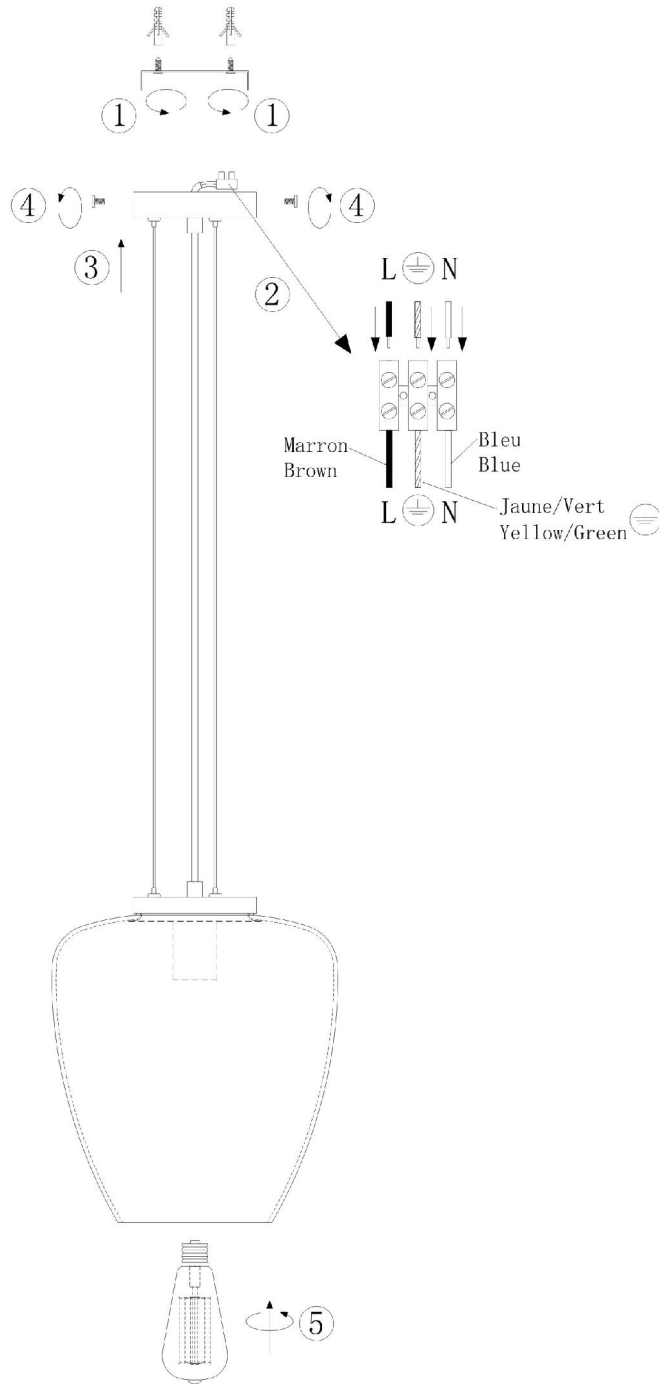

LUCIDE

Item number: 30473/28/62,30473/28/65

Technical details

Materials used:	Steel+glass
Color:	Satin gold with abmer glass / Matt black with smoke glass
Dimmable and how is fixture dimmable	
Size:	
Height:	162cm
Length:	
Width:	28cm
Net weight:	1.20kgs
Power requirements:	220-240V~50Hz
Bulb type and maximum wattage:	E27 Max.60W
Number of bulbs:	1
IP degree:	20