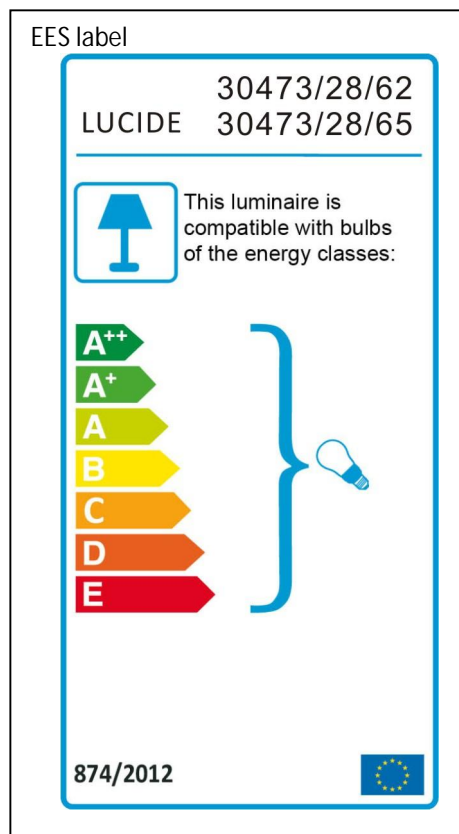

Von der Garantie ausgenommen: 1. Gebrochene Glasteile der Fassung werden nur innerhalb von 14 Tagen ab Kauf durch den Endkunden ersetzt. 2. Normaler Verschleiß, Verfärbungen aufgrund des normalen Gebrauchs. 3. Beschädigungen aufgrund externer Ursachen wie Feuer, Wasser, unsachgemäße Nutzung/ Installation oder Wartung des Produkts.

Kunden müssen das defekte Produkt/Teil und den Originalkaufbeleg einsenden, um Garantieansprüche geltend zu machen.

Deklaracja gwarancji:

LucideNV gwarantuje, że dostarczone produkty będą wolne od defektów materiałowych oraz produkcyjnych przez okres 2 lat od daty zakupu przez użytkownika końcowego, jeżeli urządzenie jest zainstalowane i prawidłowo utrzymywane zgodnie z instrukcją obsługi.

Wyłączenie z gwarancji: 1. Rozbite szkło zostanie wymienione tylko do 14 dni od momentu zakupu przez użytkownika końcowego. 2. Normalne zużycie, utrata koloru w wyniku normalnego użytkowania. 3. Uszkodzenie spowodowane czynnikami zewnętrznymi takimi, jak ogień, woda, nieprawidłowe użytkowanie/ instalacja lub utrzymywanie produktu.

W celu uzyskania gwarancji klient musi zwrócić uszkodzony przedmiot oraz oryginalny dowód zakupu.

Other languages of the manual and further explanations can be found on our website