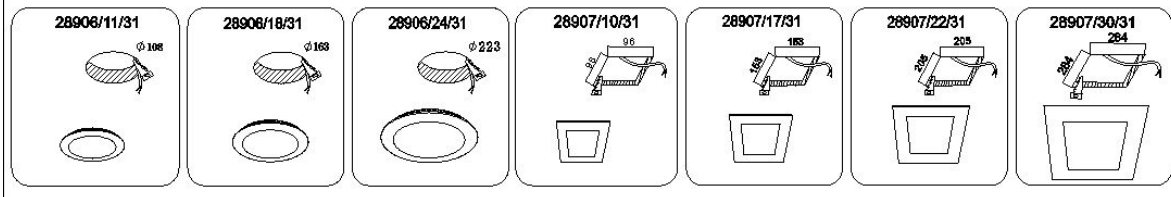

Line drawing of the item

Item number: 28907/30/31

Installation drawing

Technical details

materials used:	Die-casting Aluminum
color:	Matt white
dimmable and how is the fixture dimmable:	Triac dimmable
size:	Height: 19mm Length: 300mm Width: 300mm Net Weight: 1.06kg
power requirements:	220-240V~50/60 Hz
bulb type and Wattage Range:	SMD3528 30W
number of bulbs:	288pcs
IP degree:	IP40