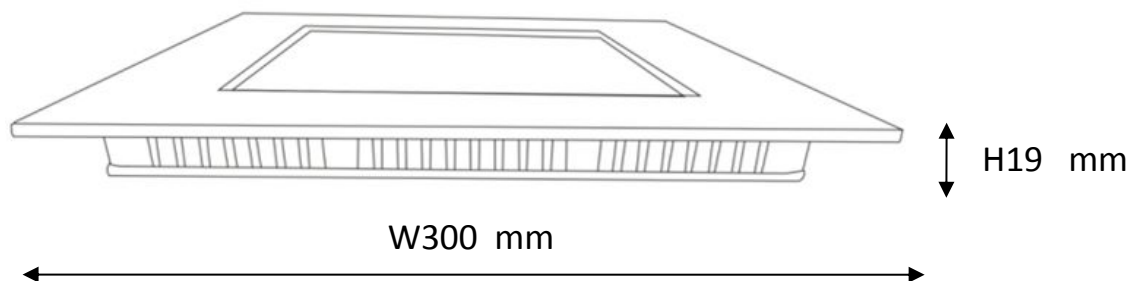

Line drawing of the item

Item number: 28907/30/31

Installation drawing

Technical details

materials used:	Die-casting Aluminum
color:	Matt white
dimmable and how is the fixture dimmable:	Triac dimmable
size:	Height: 19mm Length: 300mm Width: 300mm Net Weight: 1.06kg
power requirements:	220-240V~50/60 Hz
bulb type and Wattage Range:	SMD3528 30W
number of bulbs:	288pcs
IP degree:	IP40