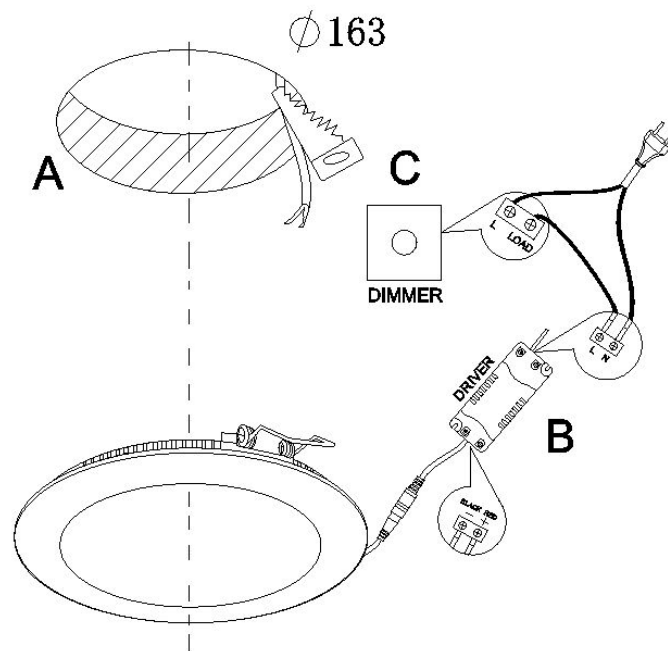

Line drawing of the item

Item number: 28907/30/31

Installation drawing

Technical details

materials used:	Die-casting Aluminum
color:	Matt white
dimmable and how is the fixture dimmable:	Triac dimmable
size:	Height: 19mm Length: 300mm Width: 300mm Net Weight: 1.06kg
power requirements:	220-240V~50/60 Hz
bulb type and Wattage Range:	SMD3528 30W
number of bulbs:	288pcs
IP degree:	IP40