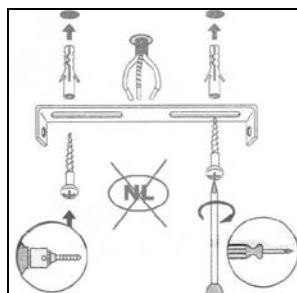

Item number: 26992/12/12

Technical details

Materials used:	metal
Color:	Satin Nickel
Dimmable and how is fixture dimmable	NO
Size:	Height: 16.8cm
	Length: 37cm
	Width: 7.5cm
	Net weight: 0.9kg
Power requirements:	220-240V~50Hz
Bulb type and maximum wattage:	G9 LED Max.2.5W
Number of bulbs:	4XG9
IP degree:	IP20