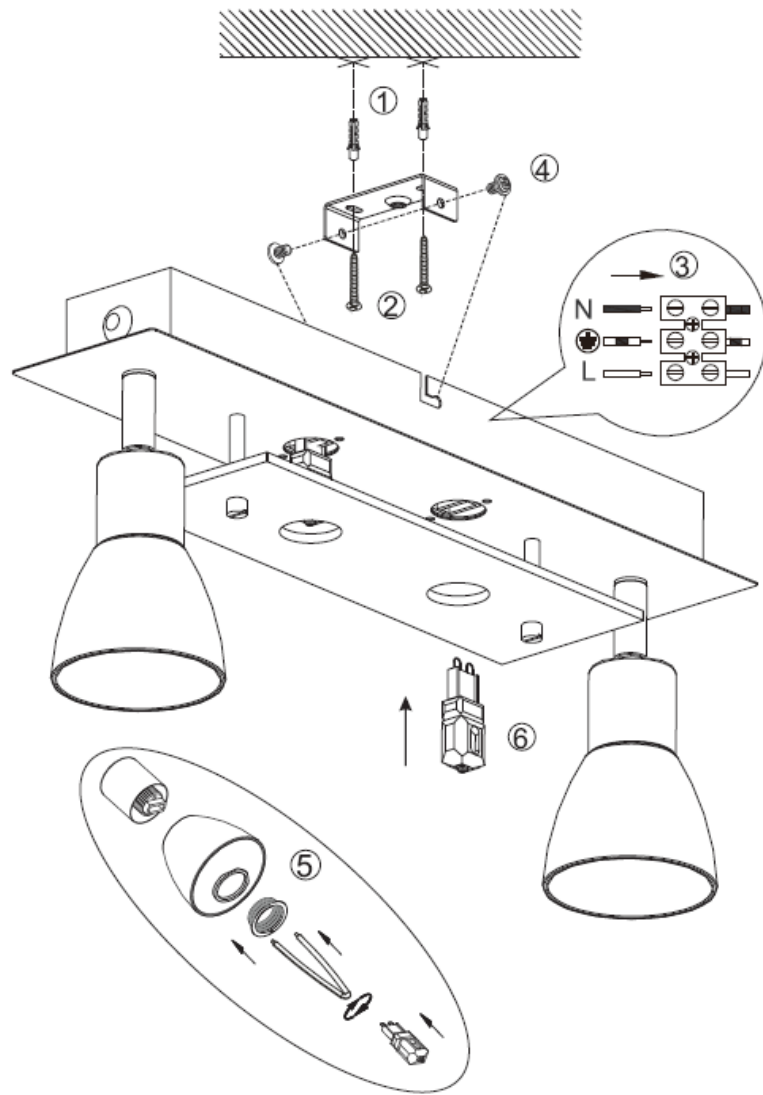

Item number: 26992/12/12

Technical details

Materials used:	metal
Color:	Satin Nickel
Dimmable and how is fixture dimmable	NO
Size:	Height: 16.8cm
	Length: 37cm
	Width: 7.5cm
	Net weight: 0.9kg
Power requirements:	220-240V~50Hz
Bulb type and maximum wattage:	G9 LED Max.2.5W
Number of bulbs:	4XG9
IP degree:	IP20