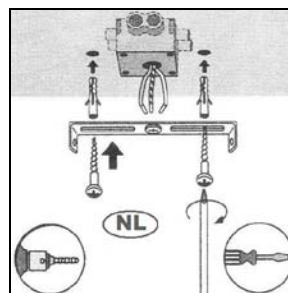

Item number: 26992/12/12

Technical details

Materials used:	metal
Color:	Satin Nickel
Dimmable and how is fixture dimmable	NO
Size:	Height: 16.8cm
	Length: 37cm
	Width: 7.5cm
	Net weight: 0.9kg
Power requirements:	220-240V~50Hz
Bulb type and maximum wattage:	G9 LED Max.2.5W
Number of bulbs:	4XG9
IP degree:	IP20