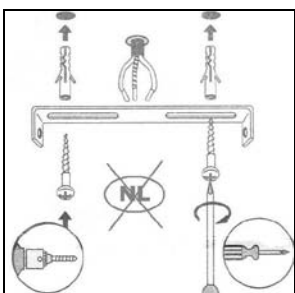

↑ STEP:1

↑ STEP:2

STEP:3

STEP:4

↑ STEP:5

E27 220-240V/60W

220-240V 50Hz