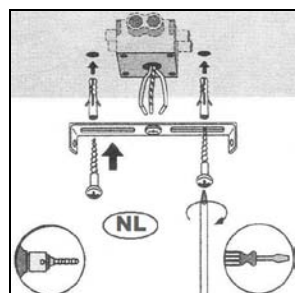

↑ STEP:1

↑ STEP:2

STEP:3

STEP:4

↑ STEP:5

E27 220-240V/60W

220-240V 50Hz