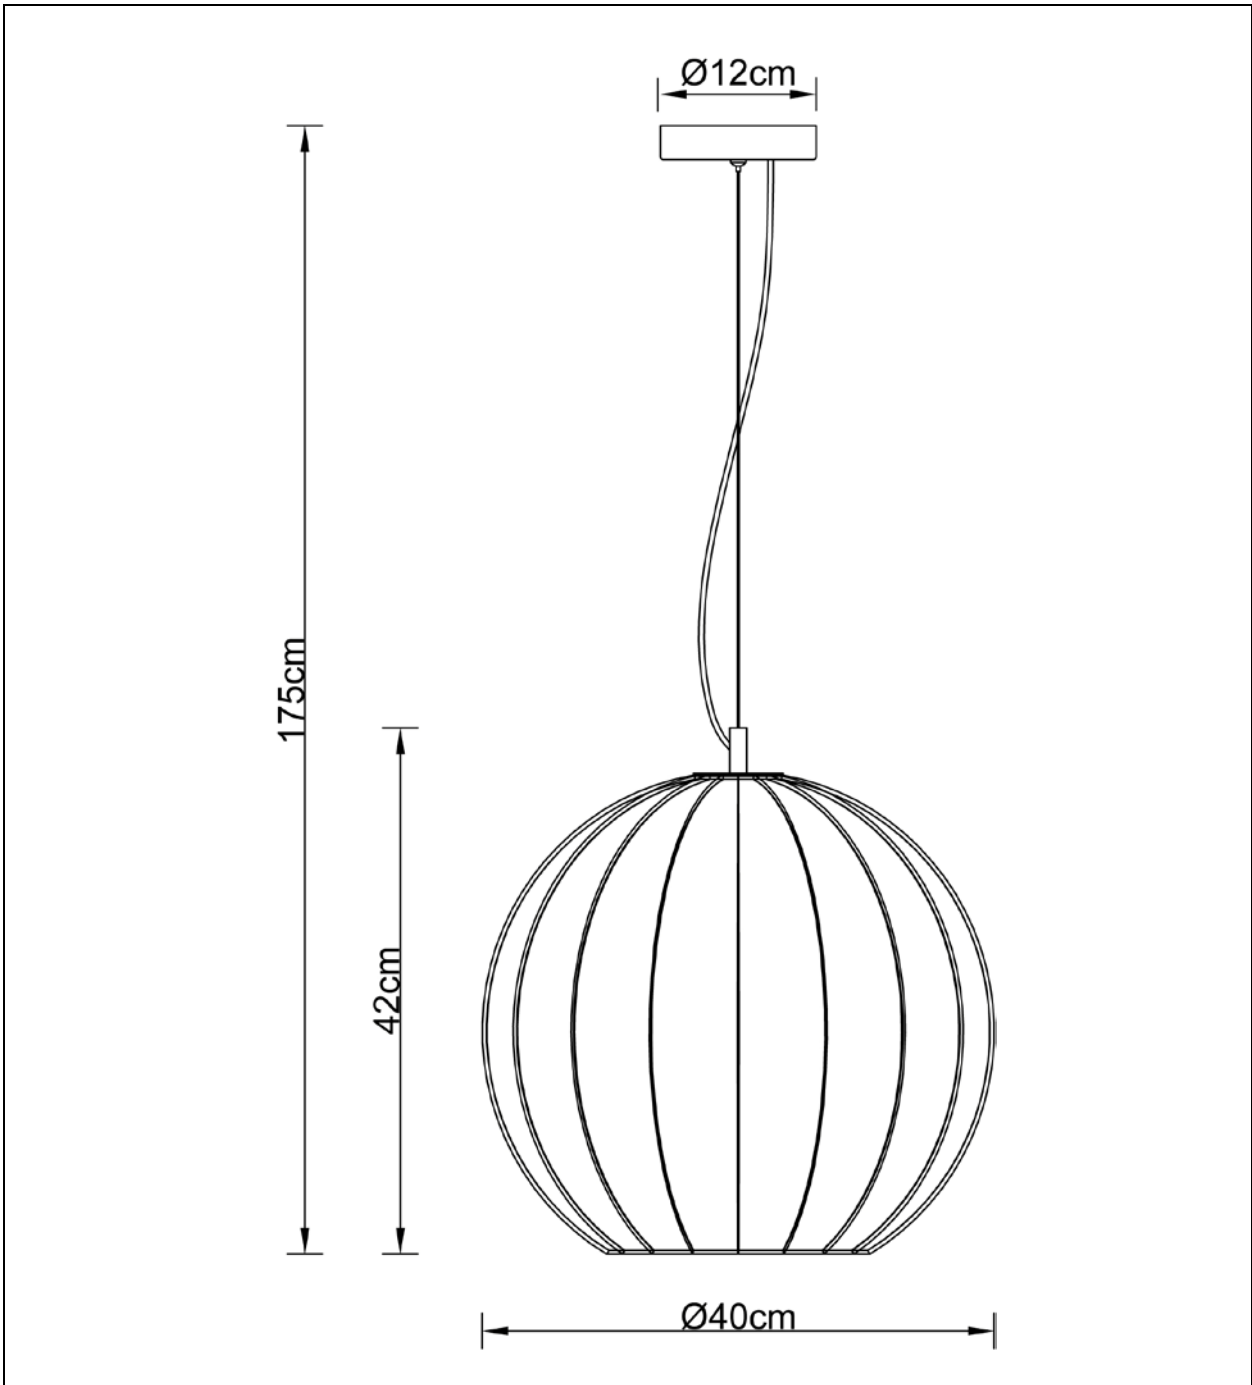

LUCIDE

Item number: 25404/40/03

Technical details

Materials used:	Iron+ Glass
Color:	CLEAR + ANTIQUE BRASS
Dimmable and how is fixture dimmable	
Size:	Height: 175cm
	Length:
	Width: Ø40cm
	Net weight: 4.5KG
Power requirements:	220-240V~50Hz
Bulb type and maximum wattage:	E27 Max.60W
Number of bulbs:	1xE27
IP degree:	IP20