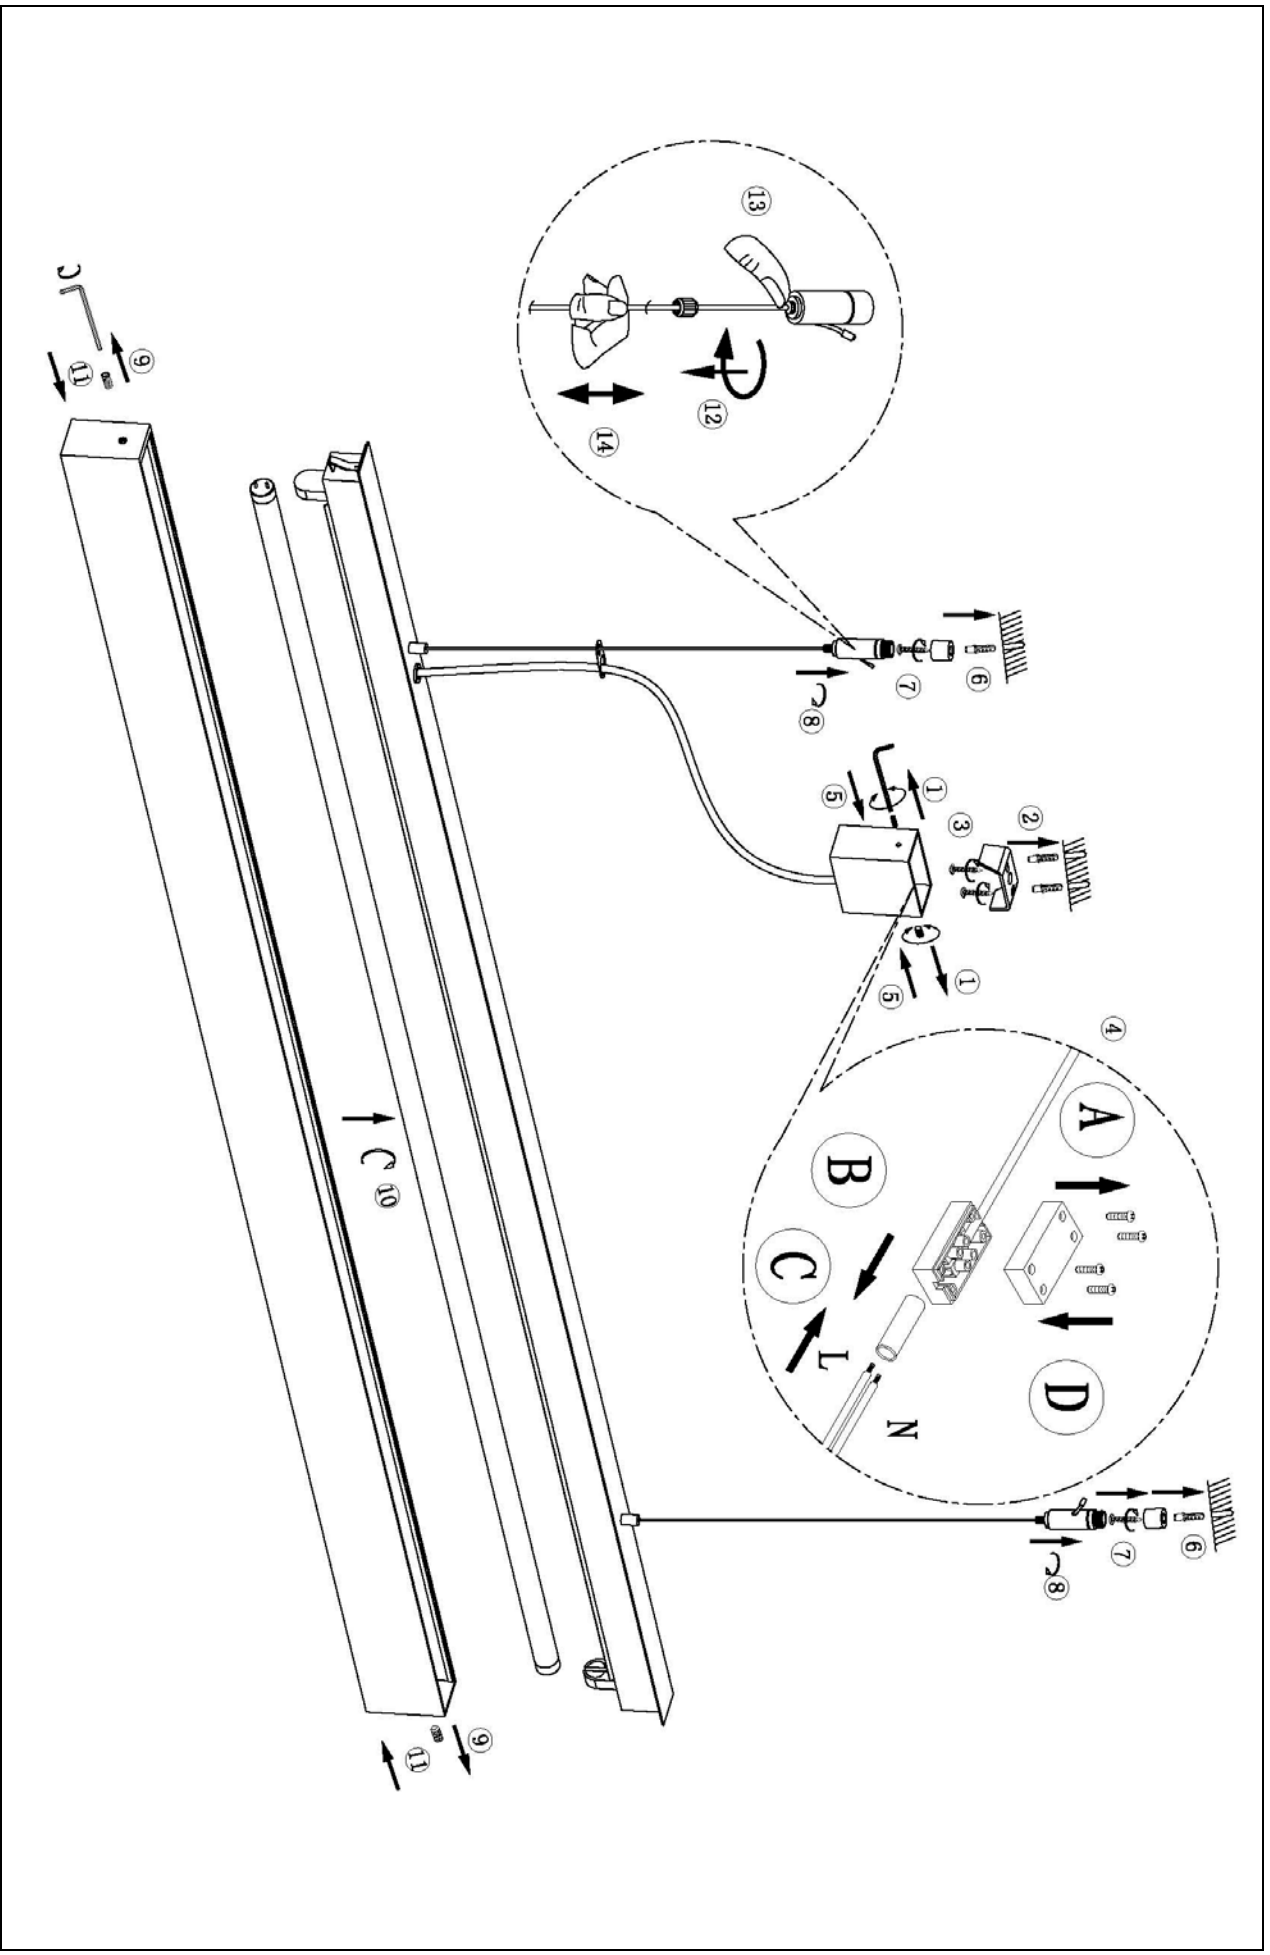

Item number: 23418/16/31

Technical details

Materials used:	Aluminum
Color:	White
Dimmable and how is fixture dimmable	No
Size:	Height: Max. 1350mm
	Length: 1230mm
	Width: 32mm
	Net weight: 1.85kg
Power requirements:	220-240V~50Hz
Bulb type and maximum wattage:	T5 LED / 16W
Number of bulbs:	1
IP degree:	IP20