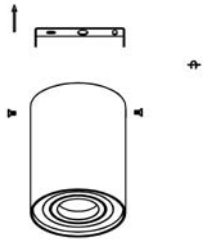

Line drawing of the item

Item number: 22952/01/XX

Installation drawing

①

②

③

④

22952/01/12
22952/01/31

22953/01/12
22953/01/31

Technical details

materials used:	aluminium	
color:	Aluminium,White,Black	
dimmable and how is the fixture dimmable:		
size:	Height:	125mm
	Length:	96mm
	Width:	96mm
	Net Weight:	445g
power requirements:	220-240V~50Hz	
bulb type and maximum Wattage:	GU10 W/O BULB	
number of bulbs:		
IP degree:	IP20	