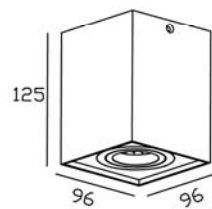

Line drawing of the item

Item number: 22952/01/XX

Installation drawing

①

②

③

④

22952/01/12
22952/01/31

22953/01/12
22953/01/31

Technical details

materials used:	aluminium	
color:	Aluminium,White,Black	
dimmable and how is the fixture dimmable:		
size:	Height:	125mm
	Length:	96mm
	Width:	96mm
	Net Weight:	445g
power requirements:	220-240V~50Hz	
bulb type and maximum Wattage:	GU10 W/O BULB	
number of bulbs:		
IP degree:	IP20	