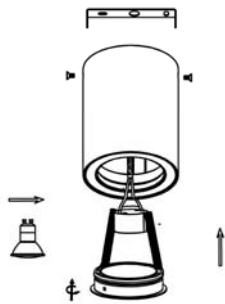

Line drawing of the item

Item number: 22952/01/XX

Installation drawing

①

②

③

④

22952/01/12
22952/01/31

22953/01/12
22953/01/31

Technical details

materials used:	aluminium	
color:	Aluminium,White,Black	
dimmable and how is the fixture dimmable:		
size:	Height:	125mm
	Length:	96mm
	Width:	96mm
	Net Weight:	445g
power requirements:	220-240V~50Hz	
bulb type and maximum Wattage:	GU10 W/O BULB	
number of bulbs:		
IP degree:	IP20	