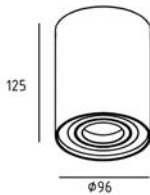

Line drawing of the item

Item number: 22952/01/XX

Installation drawing

①

②

③

④

22952/01/12
22952/01/31

22953/01/12
22953/01/31

Technical details

materials used:	aluminium	
color:	Aluminium,White,Black	
dimmable and how is the fixture dimmable:		
size:	Height:	125mm
	Length:	96mm
	Width:	96mm
	Net Weight:	445g
power requirements:	220-240V~50Hz	
bulb type and maximum Wattage:	GU10 W/O BULB	
number of bulbs:		
IP degree:	IP20	