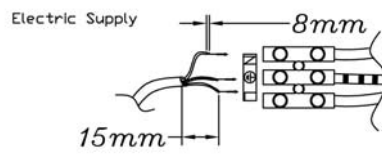

Line drawing of the item

Item number: 22952/01/XX

Installation drawing

①

②

③

④

22952/01/12
22952/01/31

22953/01/12
22953/01/31

Technical details

materials used:	aluminium	
color:	Aluminium,White,Black	
dimmable and how is the fixture dimmable:		
size:	Height:	125mm
	Length:	96mm
	Width:	96mm
	Net Weight:	445g
power requirements:	220-240V~50Hz	
bulb type and maximum Wattage:	GU10 W/O BULB	
number of bulbs:		
IP degree:	IP20	