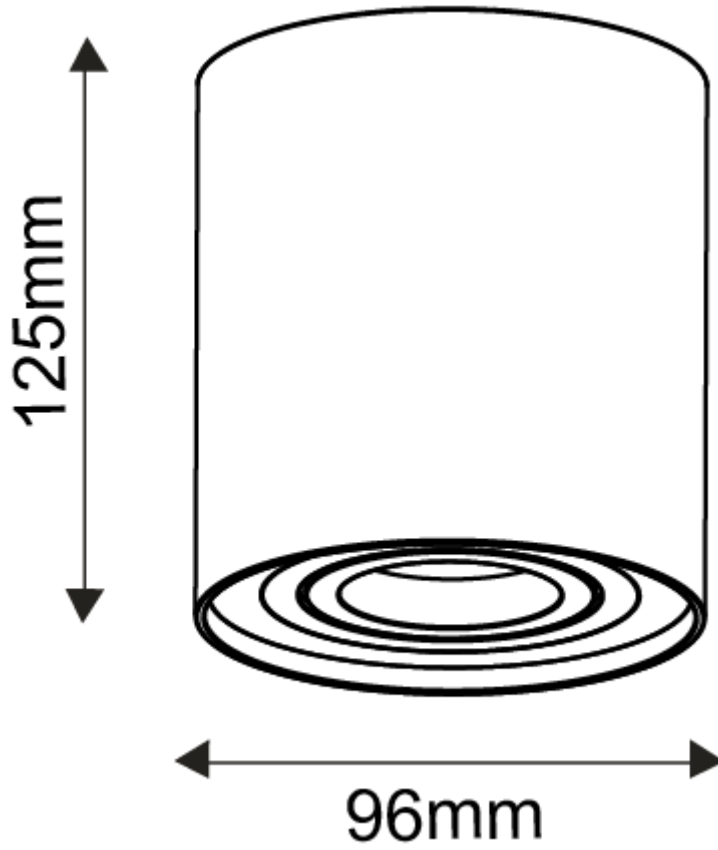

Line drawing of the item

Item number: 22952/01/XX

Installation drawing

①

②

③

④

22952/01/12
22952/01/31

22953/01/12
22953/01/31

Technical details

materials used:	aluminium	
color:	Aluminium,White,Black	
dimmable and how is the fixture dimmable:		
size:	Height:	125mm
	Length:	96mm
	Width:	96mm
	Net Weight:	445g
power requirements:	220-240V~50Hz	
bulb type and maximum Wattage:	GU10 W/O BULB	
number of bulbs:		
IP degree:	IP20	