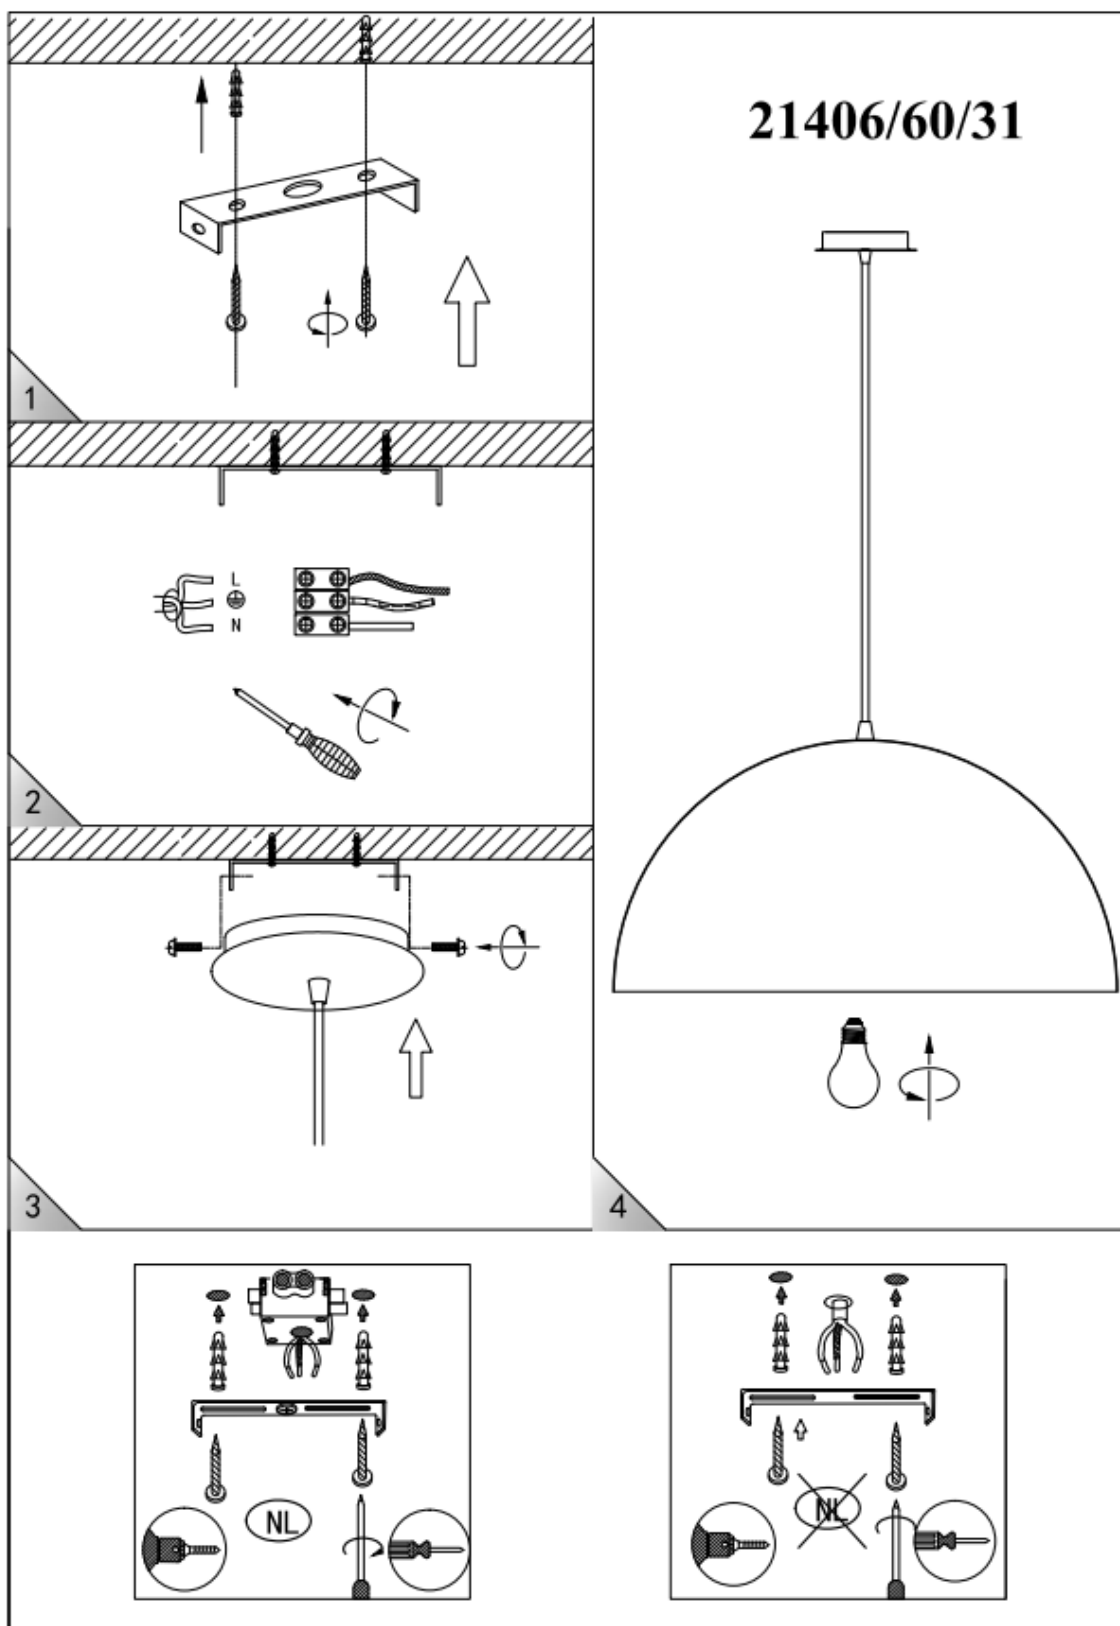

21406/60/31