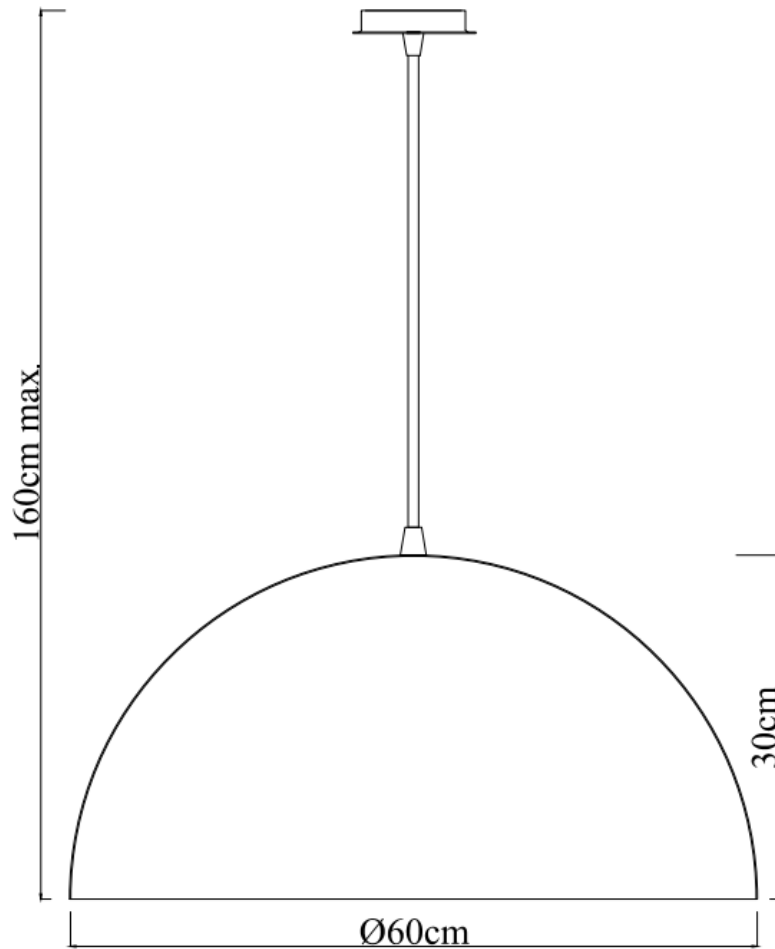

ITEM No.: 21406/60/31

Item number: 21406/60/31

Technical details

Materials used:	Metal
Color:	Sandy white
Dimmable and how is fixture dimmable	
Size:	Height: 160cm max.
	Length:
	Width: Ø60cm
	Net weight: 3.3kg
Power requirements:	220-240V/~50Hz
Bulb type and maximum wattage:	E27 Max.60W
Number of bulbs:	1×E27
IP degree:	IP 20