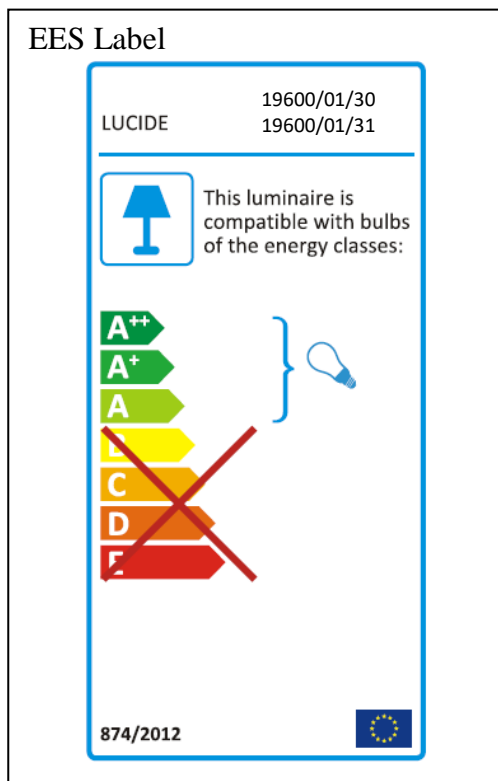

Von der Garantie ausgenommen: 1. Gebrochene Glasteile der Fassung werden nur innerhalb von 14 Tagen ab Kauf durch den Endkunden ersetzt. 2. Normaler Verschleiß, Verfärbungen aufgrund des normalen Gebrauchs. 3. Beschädigungen aufgrund externer Ursachen wie Feuer, Wasser, unsachgemäße Nutzung/ Installation oder Wartung des Produkts.

Kunden müssen das defekte Produkt/Teil und den Originalkaufbeleg einsenden, um Garantieansprüche geltend zu machen.

Deklaracja gwarancji:

LucideNV gwarantuje, że dostarczone produkty będą wolne od defektów materiałowych oraz produkcyjnych przez okres 2 lat od daty zakupu przez użytkownika końcowego, jeżeli urządzenie jest zainstalowane i prawidłowo utrzymywane zgodnie z instrukcją obsługi.

Wyłączenie z gwarancji: 1. Rozbite szkło zostanie wymienione tylko do 14 dni od momentu zakupu przez użytkownika końcowego. 2. Normalne zużycie, utrata koloru w wyniku normalnego użytkowania. 3. Uszkodzenie spowodowane czynnikami zewnętrznymi takimi, jak ogień, woda, nieprawidłowe używanie/ instalacja lub utrzymywanie produktu.

W celu uzyskania gwarancji klient musi zwrócić uszkodzony przedmiot oraz oryginalny dowód zakupu.

Other languages of the manual and further explanations can be found on our website.