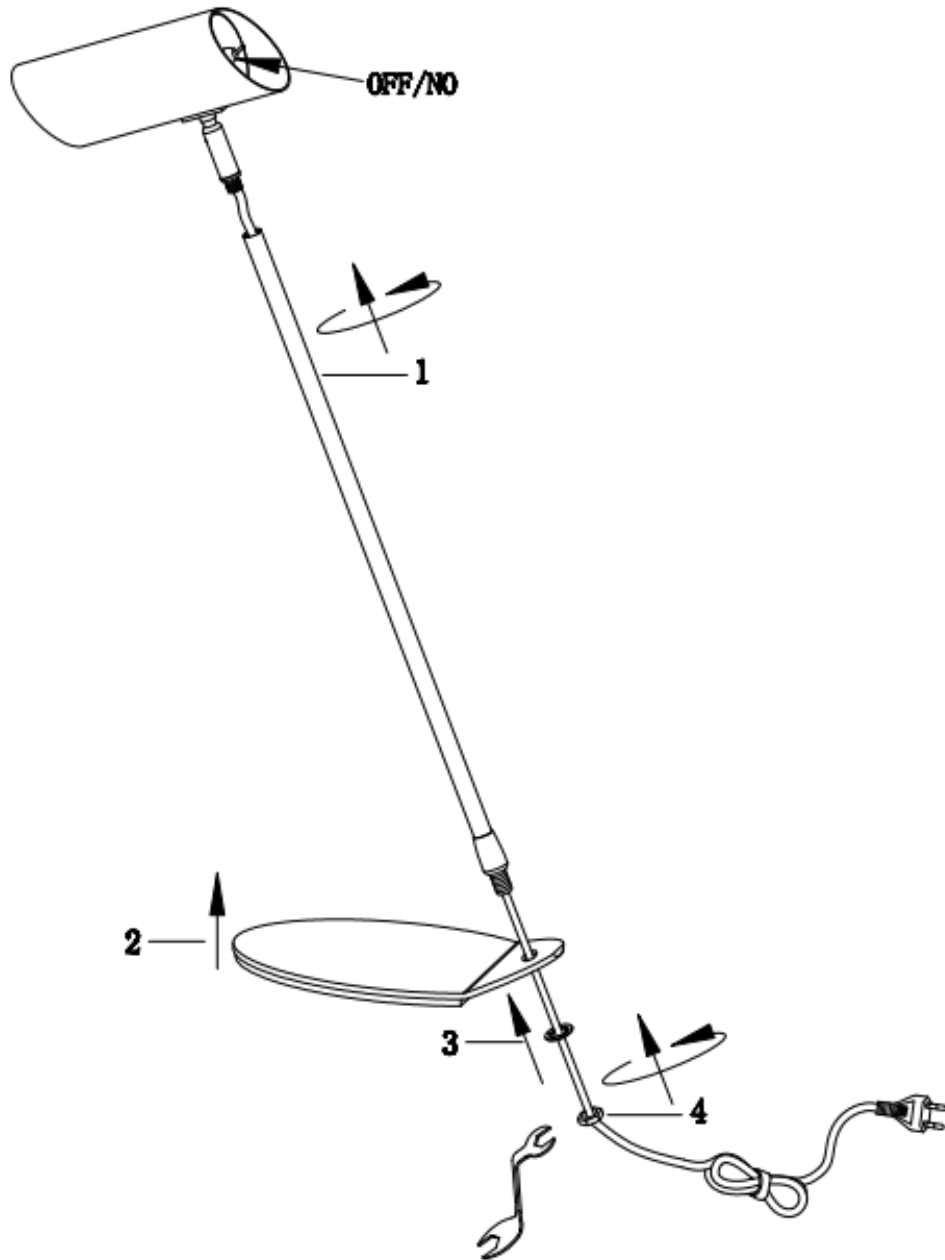

Installation drawing