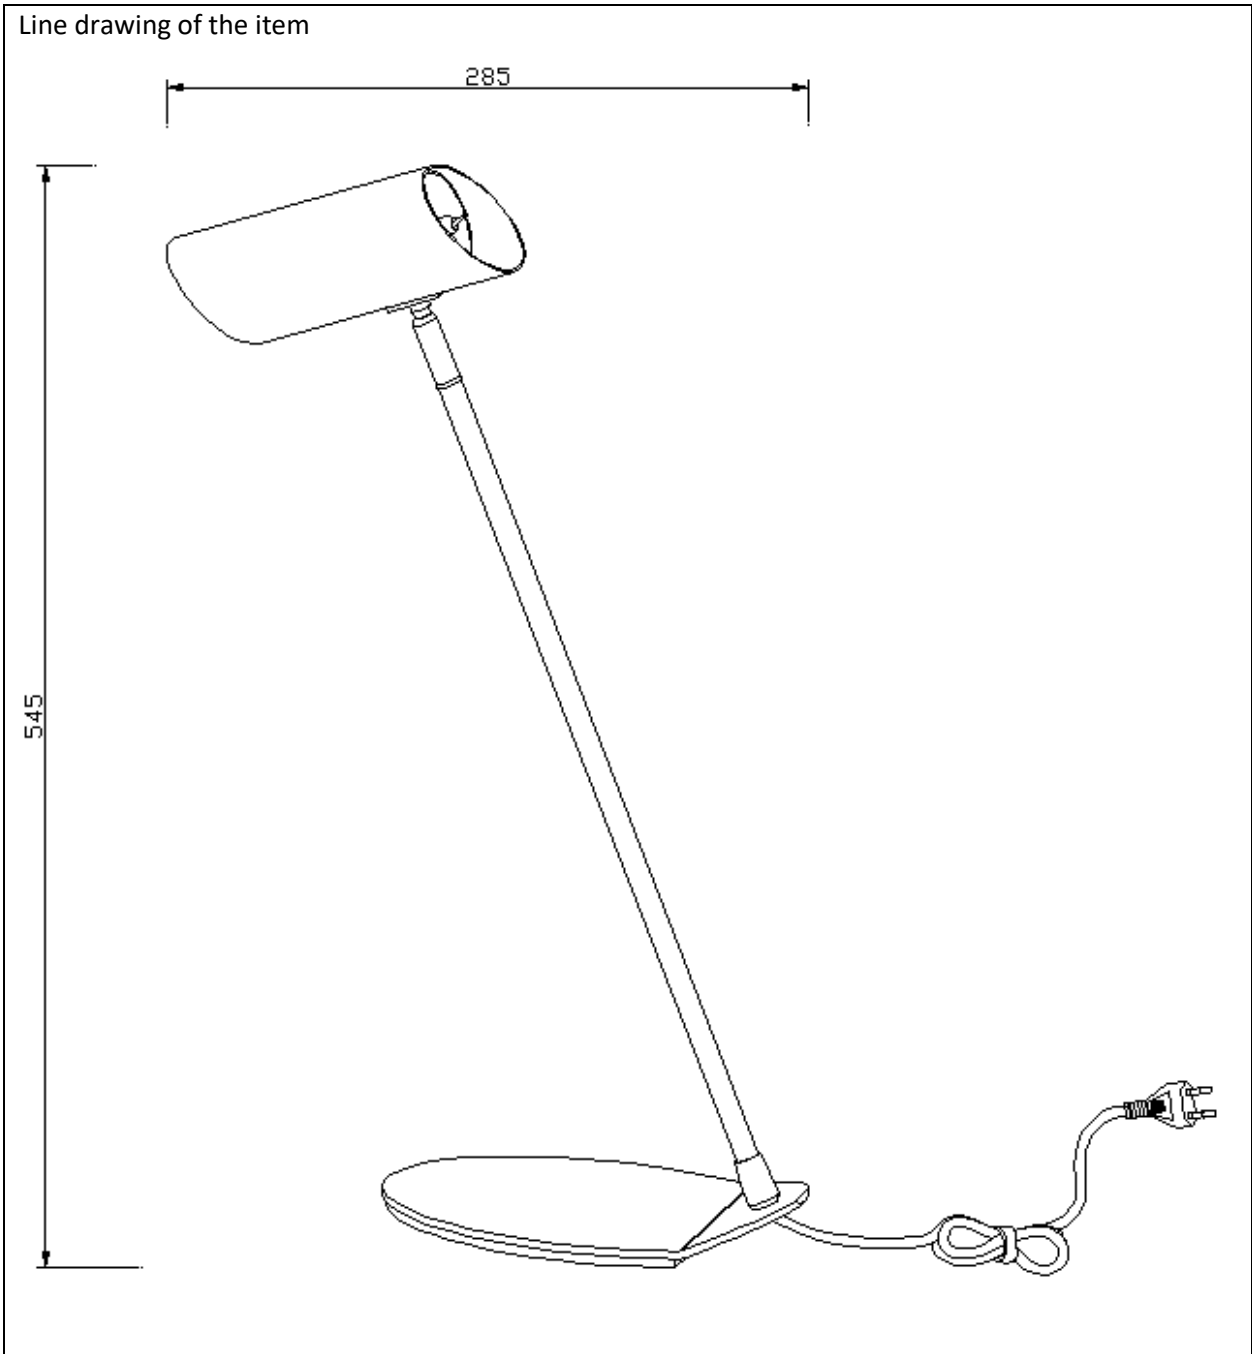

# LUCIDE

Item number: 19600/01/30, 19600/01/31

### Technical details

Materials used:	Metal
Color:	Matt black, Matt white
Dimmable and how is fixture dimmable	No
Size:	Height: 54.5cm
	Length: 28.5cm
	Width: 12cm
	Net weight: 1.82kg
Power requirements:	220-240V~50HZ
Bulb type and maximum wattage:	GU10 LED Max.5W
Number of bulbs:	1 x GU10
IP degree:	IP20