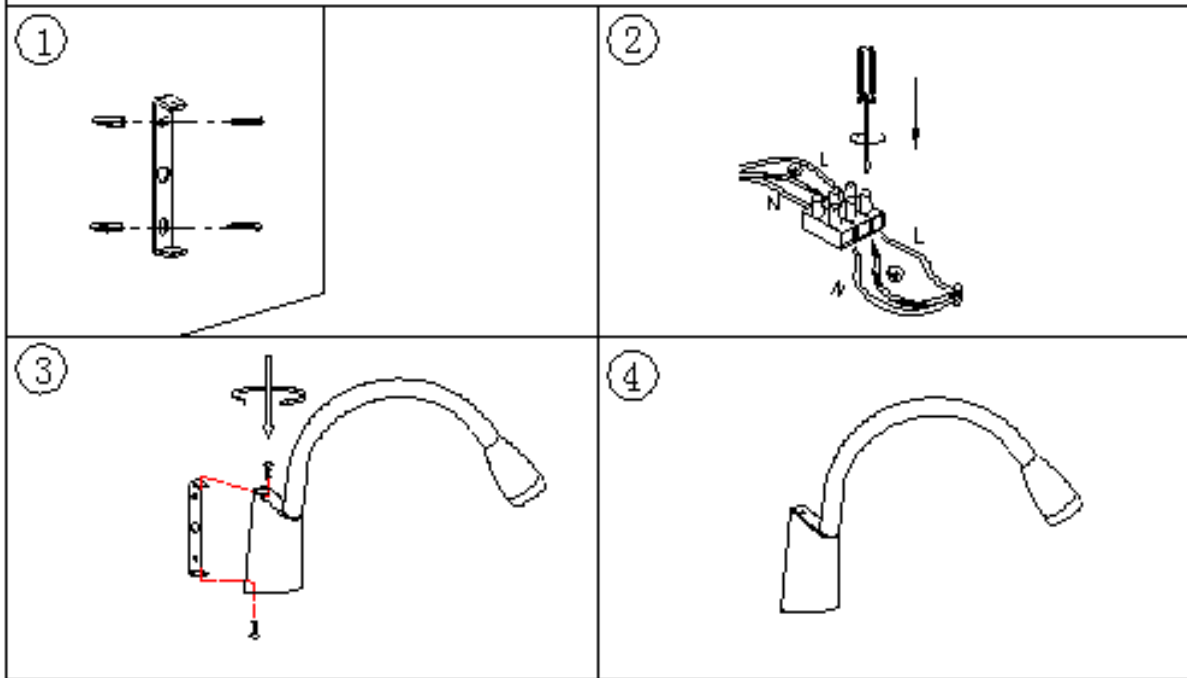

Installation drawing