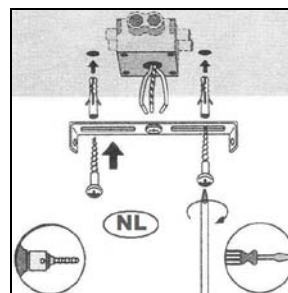

Installation drawing