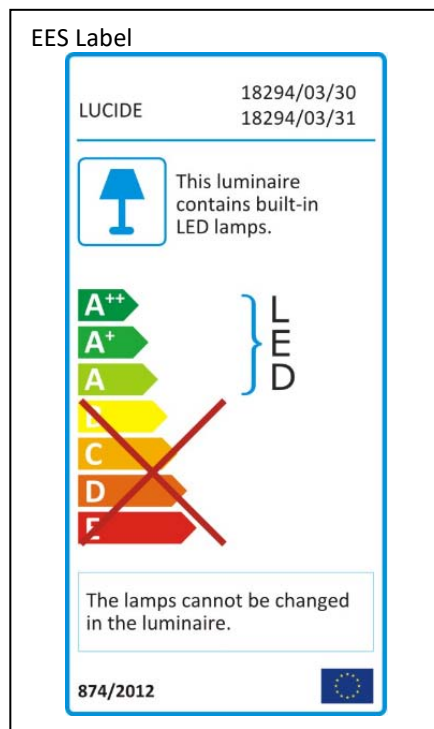

Von der Garantie ausgenommen: 1. Gebrochene Glasteile der Fassung werden nur innerhalb von 14 Tagen ab Kauf durch den Endkunden ersetzt. 2. Normaler Verschleiß, Verfärbungen aufgrund des normalen Gebrauchs. 3. Beschädigungen aufgrund externer Ursachen wie Feuer, Wasser, unsachgemäße Nutzung/ Installation oder Wartung des Produkts.

Kunden müssen das defekte Produkt/Teil und den Originalkaufbeleg einsenden, um Garantieansprüche geltend zu machen.

Deklaracja gwarancji:

LucideNV gwarantuje, że dostarczone produkty będą wolne od defektów materiałowych oraz produkcyjnych przez okres 2 lat od daty zakupu przez użytkownika końcowego, jeżeli urządzenie jest zainstalowane i prawidłowo utrzymywane zgodnie z instrukcją obsługi.

Wyłączenie z gwarancji: 1. Rozbite szkło zostanie wymienione tylko do 14 dni od momentu zakupu przez użytkownika końcowego. 2. Normalne zużycie, utrata koloru w wyniku normalnego użytkowania. 3. Uszkodzenie spowodowane czynnikami zewnętrznymi takimi, jak ogień, woda, nieprawidłowe używanie/ instalacja lub utrzymywanie produktu.

W celu uzyskania gwarancji klient musi zwrócić uszkodzony przedmiot oraz oryginalny dowód zakupu.

Other languages of the manual and further explanations can be found on our website.