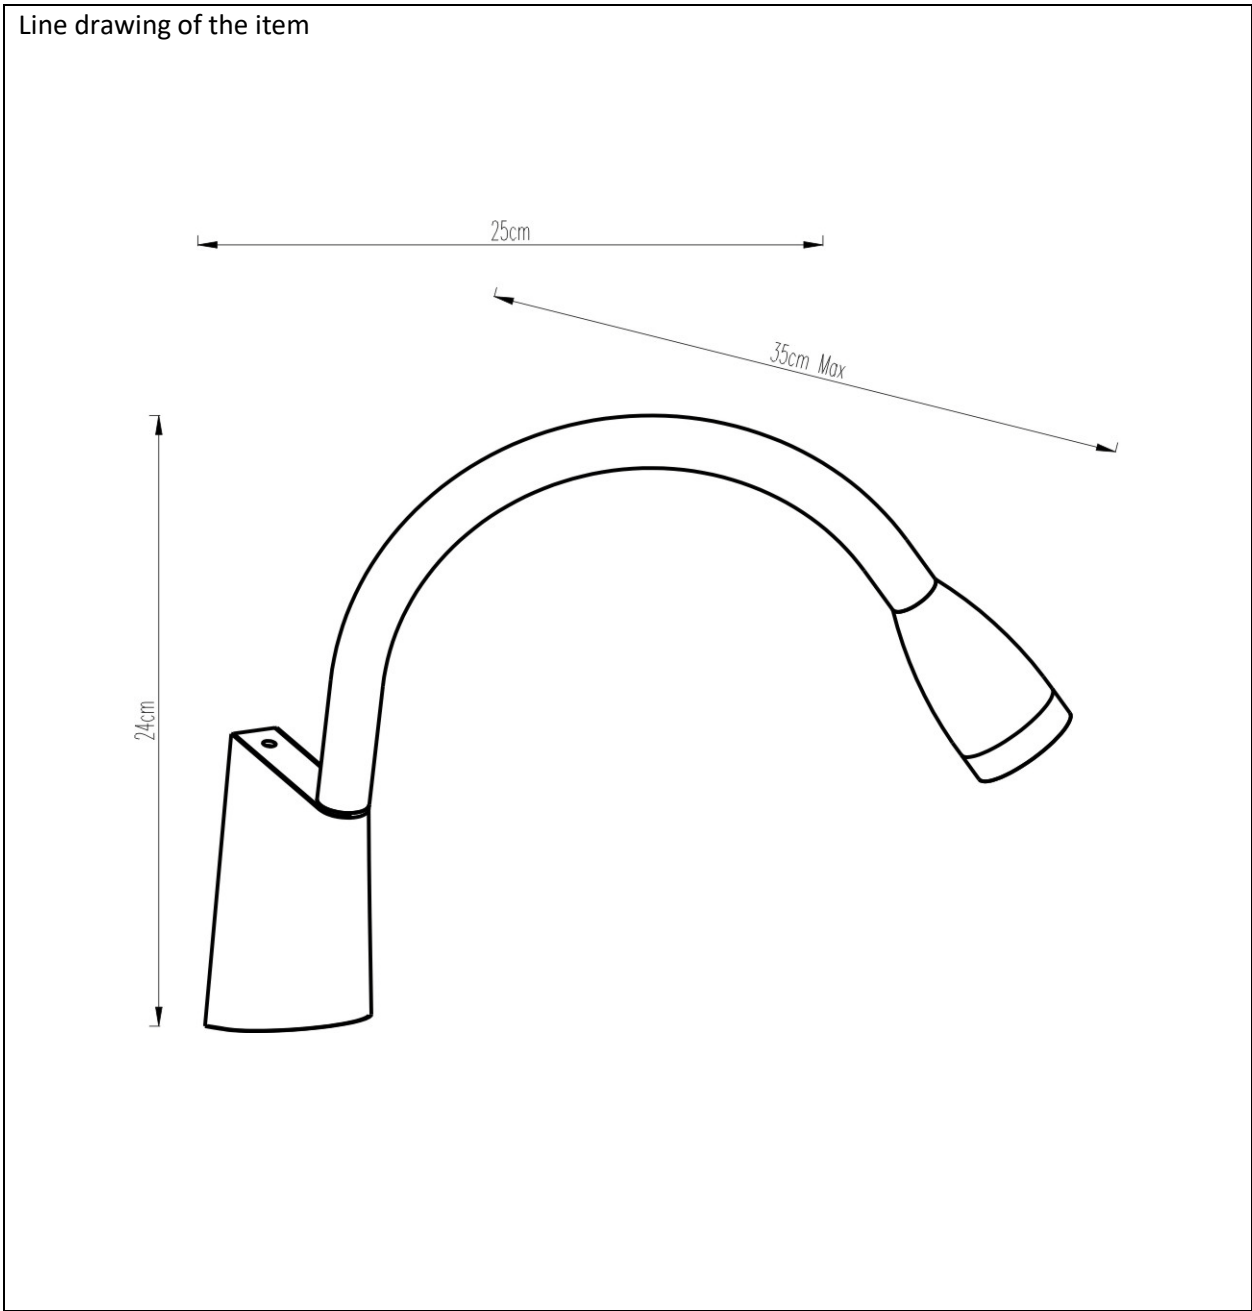

# LUCIDE

Item number: 18294/03/30, 18294/03/31

Technical details

Materials used:	Aluminium
Color:	Black, White
Dimmable and how is fixture dimmable	NO
Size:	Height: 24CM
	Length: 35CM
	Width: 25CM
	Net weight: 0.369KG
Power requirements:	220-240V~50HZ
Bulb type and maximum wattage:	SMD LED ,3W
Number of bulbs:	
IP degree:	IP20