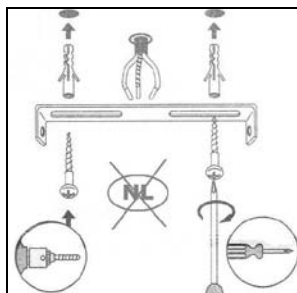

Installation drawing