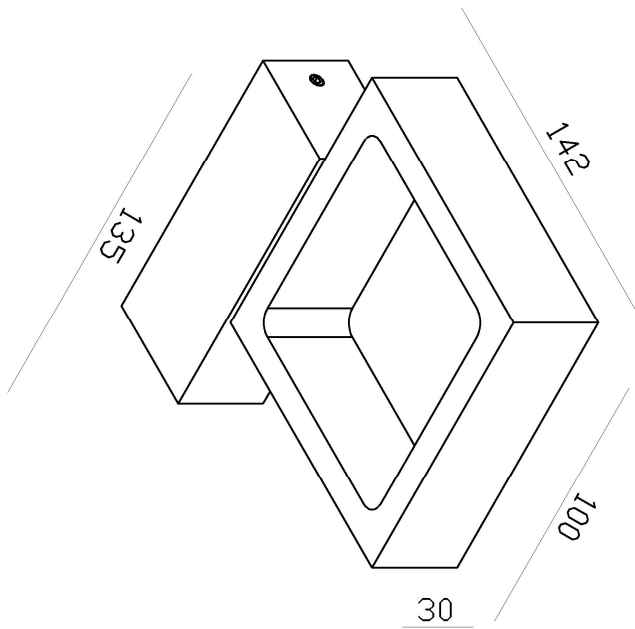

Line drawing of the item (with outline dimensions)

Item number:
17292/04/31

Installation drawing (the same as it in its instruction manual)

17292/04/31

17292/08/31

Technical details

materials used:	aluminum
color:	matt white RAL9003
dimmable and how is the fixture dimmable:	No
size:	Height: 30 Length: 142 Width: 100 Net Weight: 0.63
power requirements:	100-240V
bulb type and maximum Wattage:	SHARP LED 4W
number of bulbs:	1
IP degree:	IP20