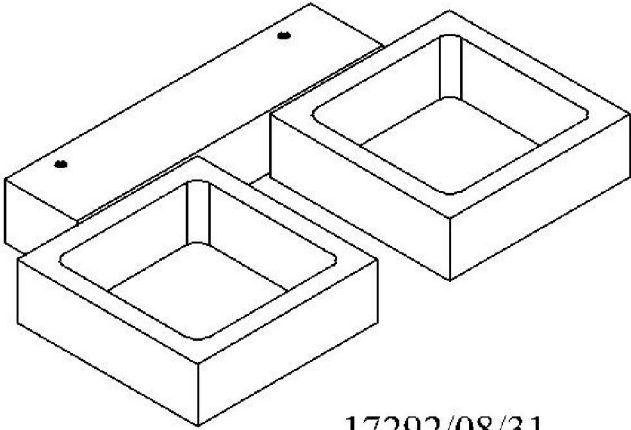

Line drawing of the item (with outline dimensions)

Item number:
17292/04/31

Installation drawing (the same as it in its instruction manual)

17292/04/31

17292/08/31

Technical details

materials used:	aluminum
color:	matt white RAL9003
dimmable and how is the fixture dimmable:	No
size:	Height: 30 Length: 142 Width: 100 Net Weight: 0.63
power requirements:	100-240V
bulb type and maximum Wattage:	SHARP LED 4W
number of bulbs:	1
IP degree:	IP20