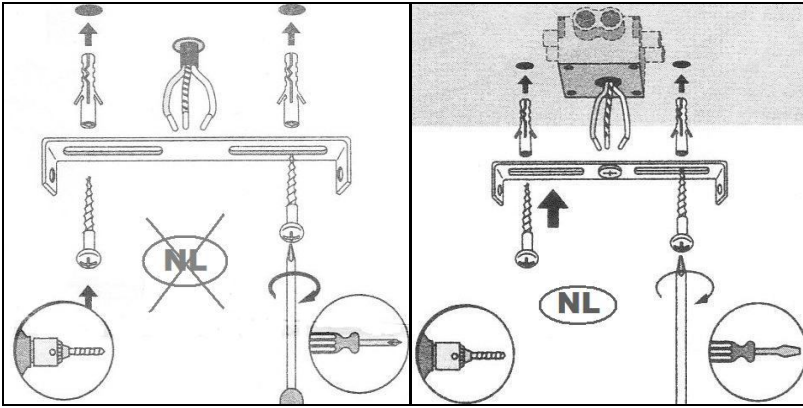

Line drawing of the item (with outline dimensions)

Item number:
17292/04/31

Installation drawing (the same as it in its instruction manual)

17292/04/31

17292/08/31

Technical details

materials used:	aluminum
color:	matt white RAL9003
dimmable and how is the fixture dimmable:	No
size:	Height: 30 Length: 142 Width: 100 Net Weight: 0.63
power requirements:	100-240V
bulb type and maximum Wattage:	SHARP LED 4W
number of bulbs:	1
IP degree:	IP20