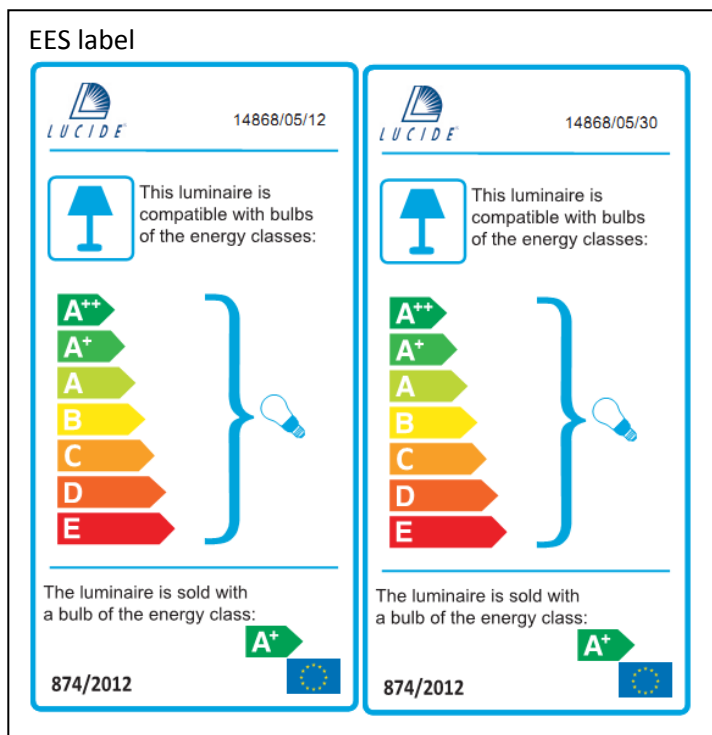

Garantiebestimmungen:

Lucide NV garantiert für einen Zeitraum von 2 Jahren ab Kaufdatum und Kauf durch den Endkunden, dass das gelieferte Produkt frei von Material- und Herstellungsfehlern ist, sofern das Produkt gemäß der Bedienungsanleitung installiert und gewartet wird.
Von der Garantie ausgenommen: 1. Gebrochene Glasteile der Fassung werden nur innerhalb von 14 Tagen ab Kauf durch den Endkunden ersetzt. 2. Normaler Verschleiß, Verfärbungen aufgrund des normalen Gebrauchs. 3. Beschädigungen aufgrund externer Ursachen wie Feuer, Wasser, unsachgemäße Nutzung/ Installation oder Wartung des Produkts.
Kunden müssen das defekte Produkt/Teil und den Originalkaufbeleg einsenden, um Garantieansprüche geltend zu machen.

Other languages of the manual and further explanations can be found on our website.