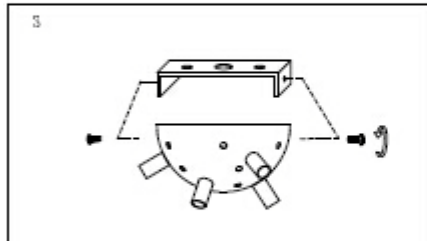

Line drawing of the item (with outline dimensions)

D60CM

H31CM

Item number: 13112/20/17

Installation drawing (the same as it in its instruction manual)

13112/20/17

Technical details

materials used:	Metal	
color:	Chrome	Satin copper
dimmable and how is the fixture dimmable:	No	no
size:	Height:	31cm
	Length:	
	Width:	60cm
	Net Weight:	1.5kg
power requirements:	220-240V~50Hz	
bulb type and maximum Wattage:	G9 4.0W SMD LED	
number of bulbs:	5XG9	
IP degree:	IP20	