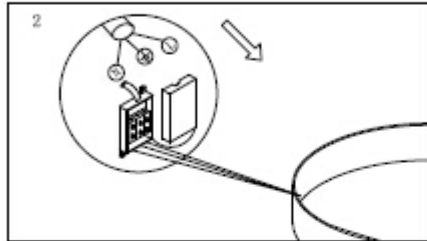

Line drawing of the item (with outline dimensions)

D60CM

H31CM

Item number: 13112/20/17

Installation drawing (the same as it in its instruction manual)

13112/20/17

Technical details

materials used:	Metal	
color:	Chrome	Satin copper
dimmable and how is the fixture dimmable:	No	no
size:	Height:	31cm
	Length:	
	Width:	60cm
	Net Weight:	1.5kg
power requirements:	220-240V~50Hz	
bulb type and maximum Wattage:	G9 4.0W SMD LED	
number of bulbs:	5XG9	
IP degree:	IP20	