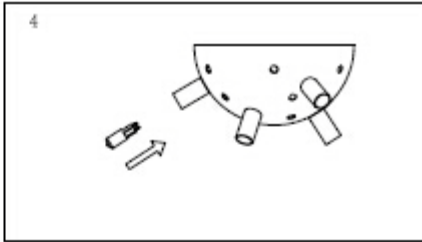

Line drawing of the item (with outline dimensions)

D60CM

H31CM

Item number: 13112/20/17

Installation drawing (the same as it in its instruction manual)

13112/20/17

Technical details

materials used:	Metal	
color:	Chrome	Satin copper
dimmable and how is the fixture dimmable:	No	no
size:	Height:	31cm
	Length:	
	Width:	60cm
	Net Weight:	1.5kg
power requirements:	220-240V~50Hz	
bulb type and maximum Wattage:	G9 4.0W SMD LED	
number of bulbs:	5XG9	
IP degree:	IP20	