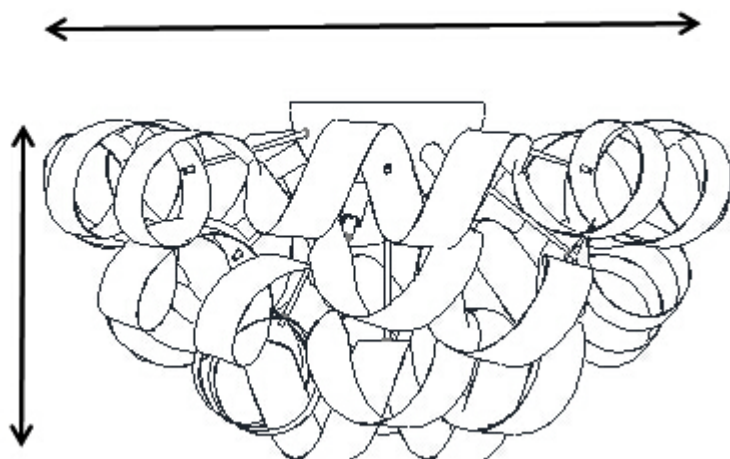

Line drawing of the item (with outline dimensions)

D60CM

H31CM

Item number: 13112/20/17

Installation drawing (the same as it in its instruction manual)

13112/20/17

Technical details

materials used:	Metal	
color:	Chrome	Satin copper
dimmable and how is the fixture dimmable:	No	no
size:	Height:	31cm
	Length:	
	Width:	60cm
	Net Weight:	1.5kg
power requirements:	220-240V~50Hz	
bulb type and maximum Wattage:	G9 4.0W SMD LED	
number of bulbs:	5XG9	
IP degree:	IP20	