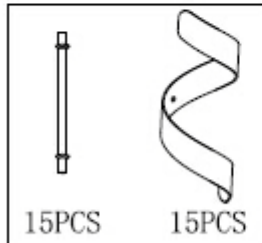

Line drawing of the item (with outline dimensions)

D60CM

H31CM

Item number: 13112/20/17

Installation drawing (the same as it in its instruction manual)

13112/20/17

Technical details

materials used:	Metal	
color:	Chrome	Satin copper
dimmable and how is the fixture dimmable:	No	no
size:	Height:	31cm
	Length:	
	Width:	60cm
	Net Weight:	1.5kg
power requirements:	220-240V~50Hz	
bulb type and maximum Wattage:	G9 4.0W SMD LED	
number of bulbs:	5XG9	
IP degree:	IP20	