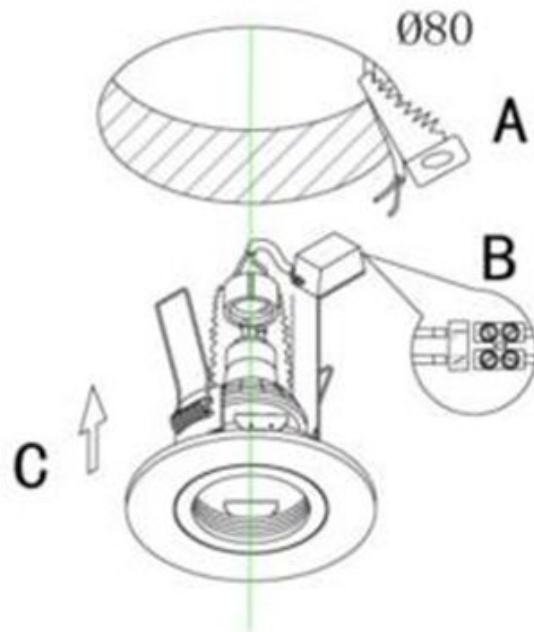

Line drawing of the item

Item number: 10910-01-12

Installation drawing

### Technical details

materials used:	Aluminum
color:	Aluminum
dimmmable and how is the fixture dimmmable:	
size:	Height: Length: Width: Net Weight:
	Φ 89mm 0.52kg
power requirements:	220-240V/- 50Hz
bulb type and maximum Wattage:	GU10 Max. 35W
number of bulbs:	1× GU10
IP degree:	IP20