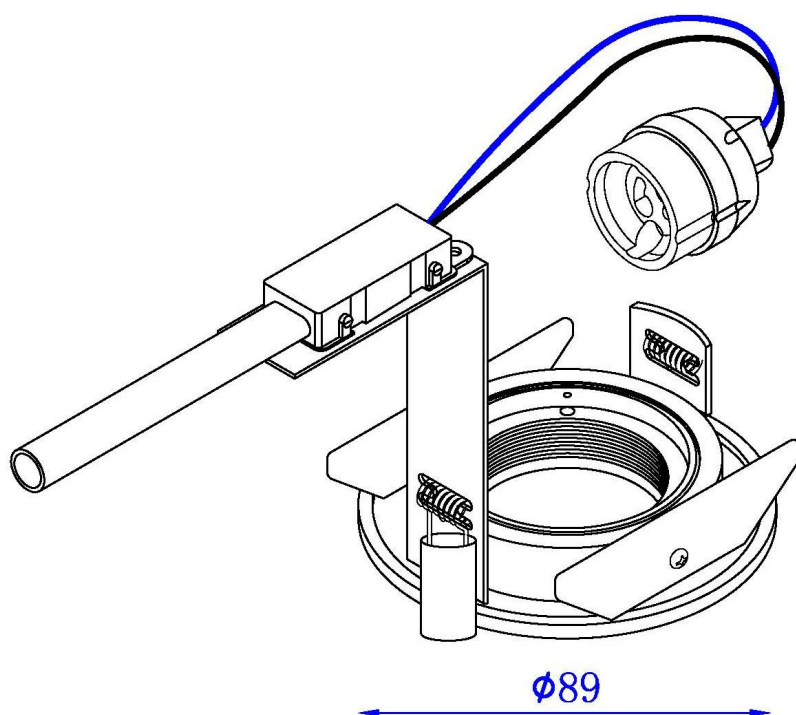

Line drawing of the item

Item number: 10910-01-12

Installation drawing

### Technical details

materials used:	Aluminum
color:	Aluminum
dimmmable and how is the fixture dimmmable:	
size:	Height: Length: Width: Net Weight:
	Φ 89mm 0.52kg
power requirements:	220-240V/- 50Hz
bulb type and maximum Wattage:	GU10 Max. 35W
number of bulbs:	1× GU10
IP degree:	IP20