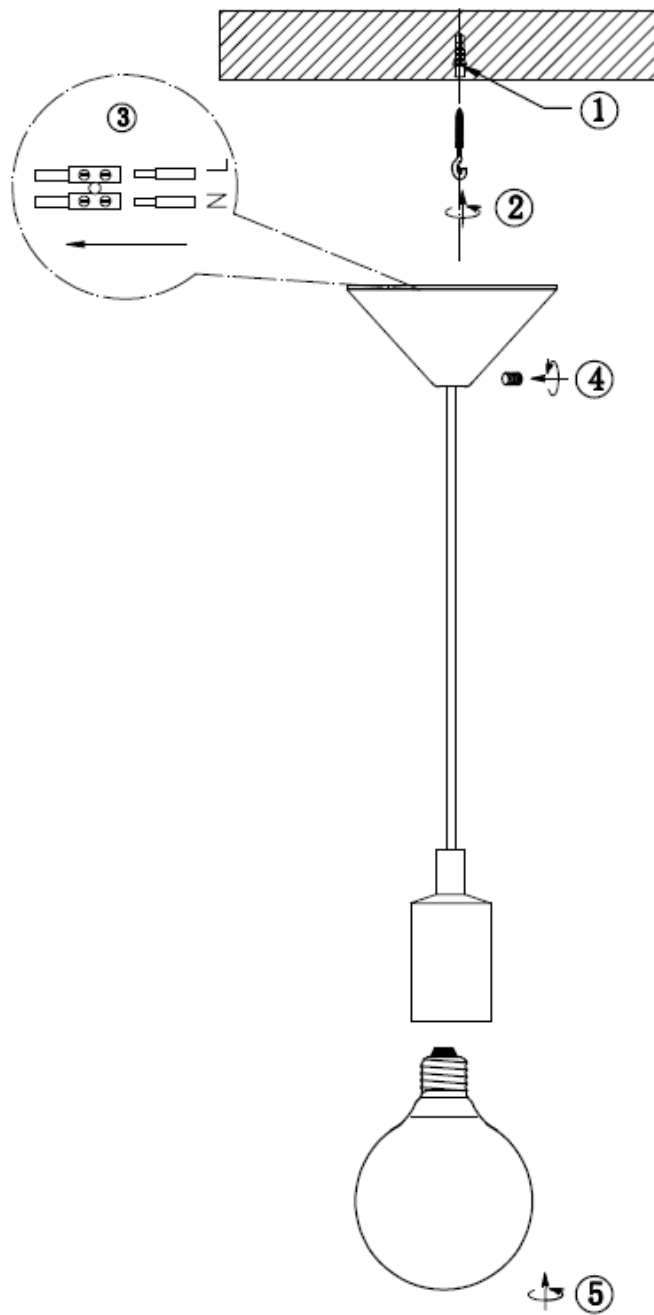

Line drawing of the item (with outline dimensions)

Item number: 08408/21/34

Installation drawing (the same as it in its instruction manual)

Technical details

materials used:	Plastic&Silicon	
color:	Yellow	
dimmable and how is the fixture dimmable:		
size:	Height:	1100mm
	Length:	Φ118mm
	Width:	
	Net Weight:	0.19kg
power requirements:	220-240V/~50Hz	
bulb type and maximum Wattage:	E27 42W	
number of bulbs:	1	
IP degree:	IP20	