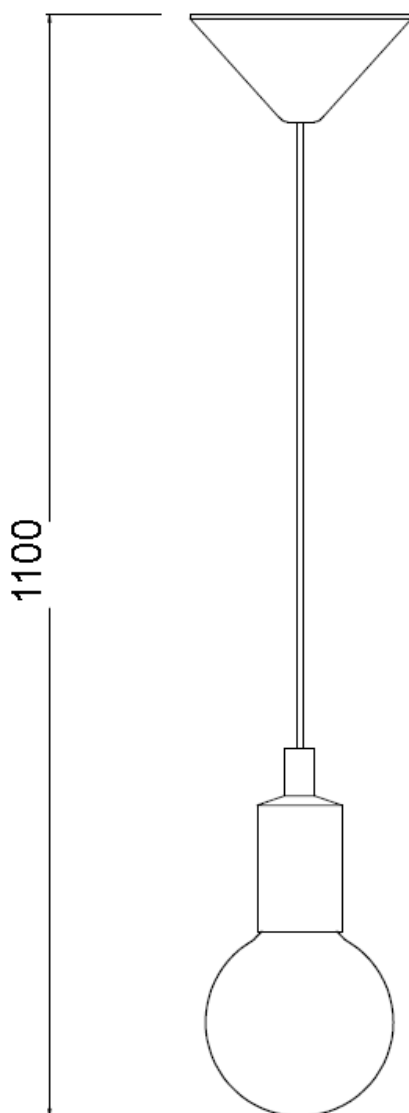

Line drawing of the item (with outline dimensions)

Item number: 08408/21/34

Installation drawing (the same as it in its instruction manual)

Technical details

materials used:	Plastic&Silicon	
color:	Yellow	
dimmable and how is the fixture dimmable:		
size:	Height:	1100mm
	Length:	Φ118mm
	Width:	
	Net Weight:	0.19kg
power requirements:	220-240V/~50Hz	
bulb type and maximum Wattage:	E27 42W	
number of bulbs:	1	
IP degree:	IP20	