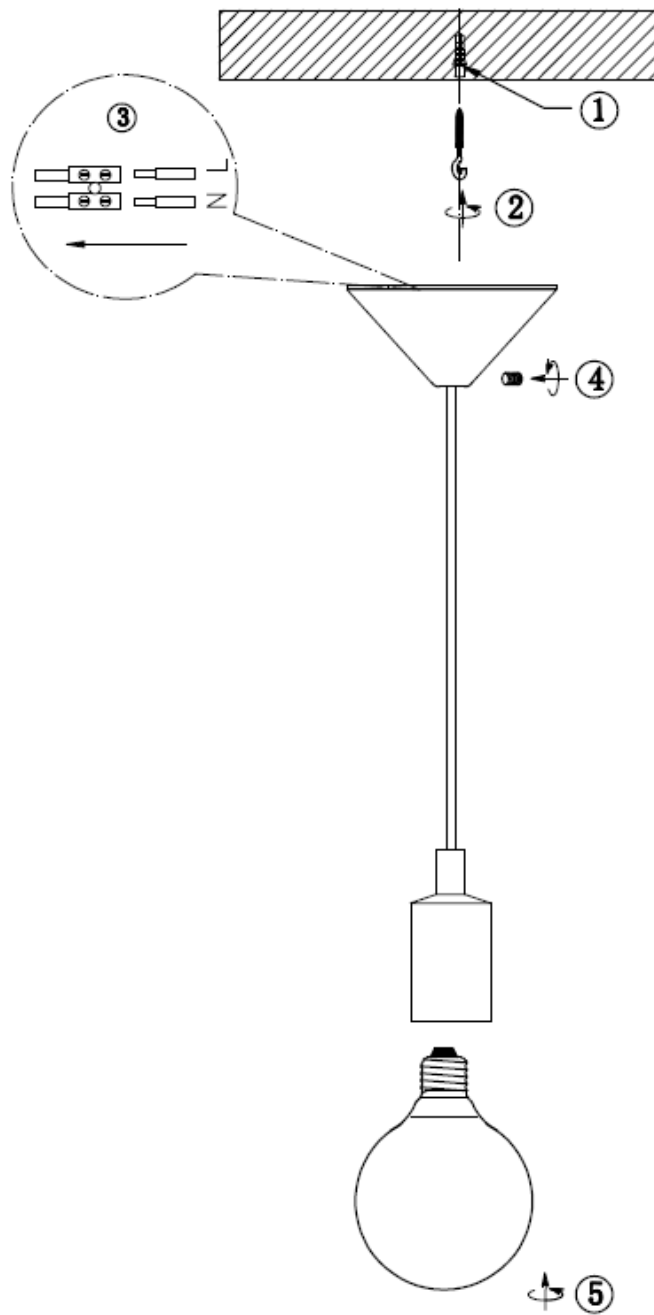

Line drawing of the item (with outline dimensions)

Item number: 08408/21/32

Installation drawing (the same as it in its instruction manual)

### Technical details

materials used:	Plastic&Silicon	
color:	Red	
dimmable and how is the fixture dimmable:		
size:	Height:	1100mm
	Length:	Φ118mm
	Width:	
	Net Weight:	0.19kg
power requirements:	220-240V/~50Hz	
bulb type and maximum Wattage:	E27 42W	
number of bulbs:	1	
IP degree:	IP20	