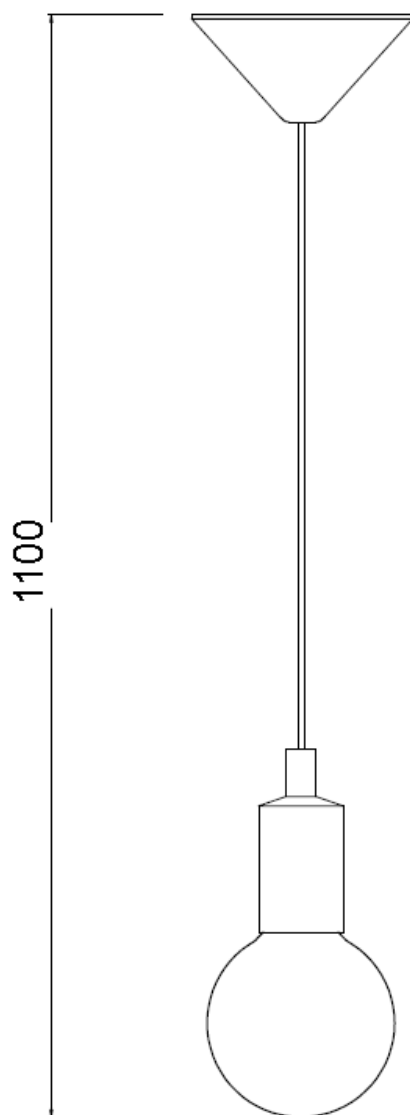

Line drawing of the item (with outline dimensions)

Item number: 08408/21/32

Installation drawing (the same as it in its instruction manual)

### Technical details

materials used:	Plastic&Silicon	
color:	Red	
dimmable and how is the fixture dimmable:		
size:	Height:	1100mm
	Length:	Φ118mm
	Width:	
	Net Weight:	0.19kg
power requirements:	220-240V/~50Hz	
bulb type and maximum Wattage:	E27 42W	
number of bulbs:	1	
IP degree:	IP20	