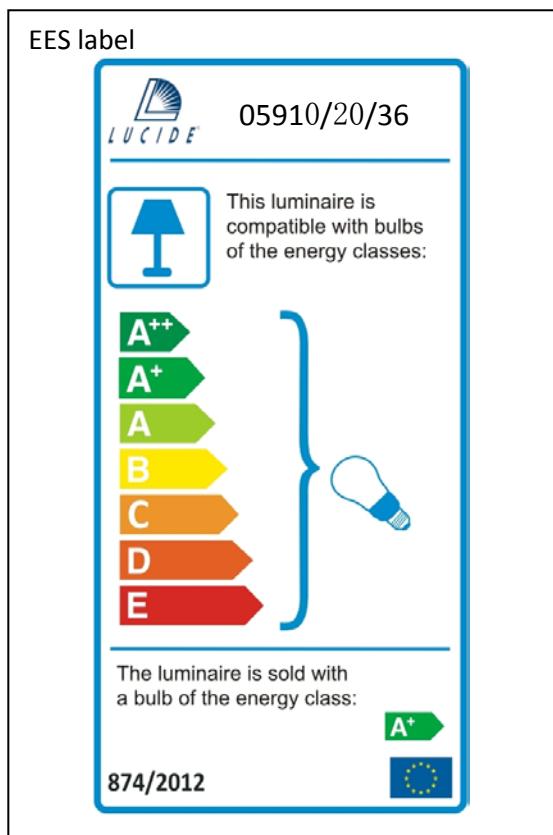

Garantiebestimmungen:

Lucide NV garantiert für einen Zeitraum von 2 Jahren ab Kaufdatum und Kauf durch den Endkunden, dass das gelieferte Produkt frei von Material- und Herstellungsfehlern ist, sofern das Produkt gemäß der Bedienungsanleitung installiert und gewartet wird.
Von der Garantie ausgenommen: 1. Gebrochene Glasteile der Fassung werden nur innerhalb von 14 Tagen ab Kauf durch den Endkunden ersetzt. 2. Normaler Verschleiß, Verfärbungen aufgrund des normalen Gebrauchs. 3. Beschädigungen aufgrund externer Ursachen wie Feuer, Wasser, unsachgemäße Nutzung/ Installation oder Wartung des Produkts.
Kunden müssen das defekte Produkt/Teil und den Originalkaufbeleg einsenden, um Garantieansprüche geltend zu machen.

Other languages of the manual and further explanations can be found on our website.