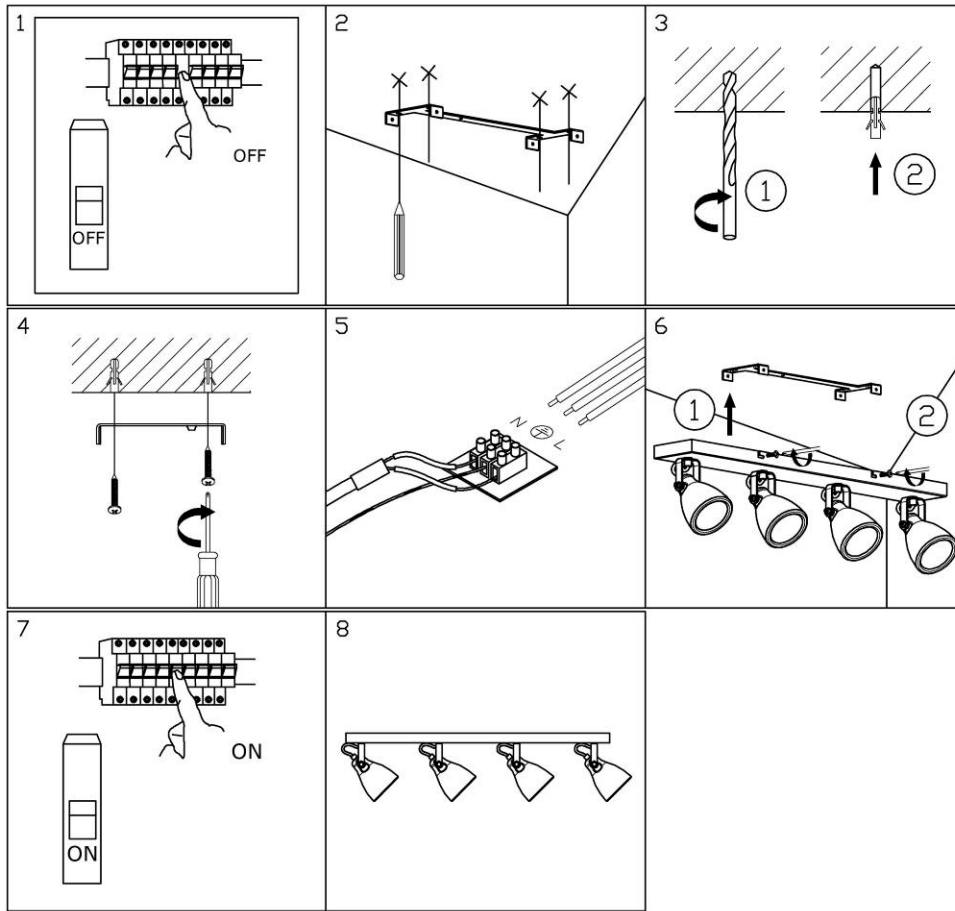

Installation drawing