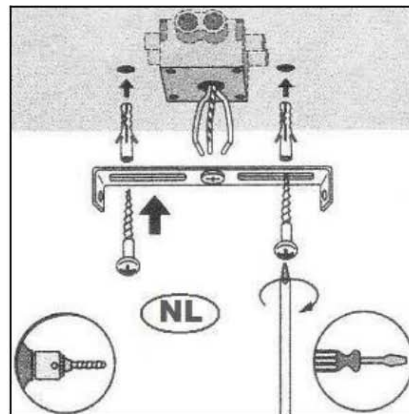

Item number: 05910/20/36

Technical details

| | |
|--------------------------------------|-------------------|
| Materials used: | Metal+ Concrete |
| Color: | Grey |
| Dimmable and how is fixture dimmable | |
| Size: | Height: 13~18cm |
| | Length: 68cm |
| | Width: 10cm |
| | Net weight: 2.4kg |
| Power requirements: | 220-240V~50Hz |
| Bulb type and maximum wattage: | GU10 Led Max.5W |
| Number of bulbs: | 4XGU10 |
| IP degree: | IP 20 |

Installation drawing

Warranty declaration:

Lucide NV warrants that the products supplied will be free from defects in material and workmanship for a period of 2 years from the date of purchase by the end user, if the item is installed and maintained properly as mentioned in the user manual.
Exclusions for the warranty: 1. Broken glass parts of the fixture will only be replaced within 14 days after purchasing by the end user. 2 Normal wear and tear, discoloring as a result from normal use. 3. Damage caused by external causes like fire, water, wrong use/ installation or maintenance of the product.
For warranty claims the customer needs to hand over defective fixture/part and the original purchase ticket.