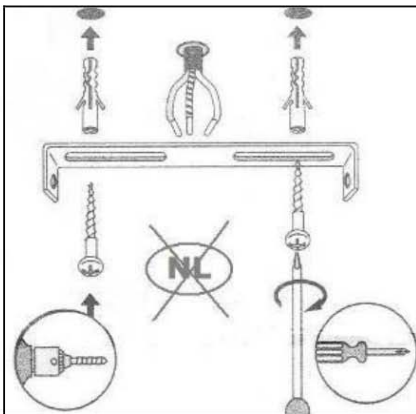

Installation drawing