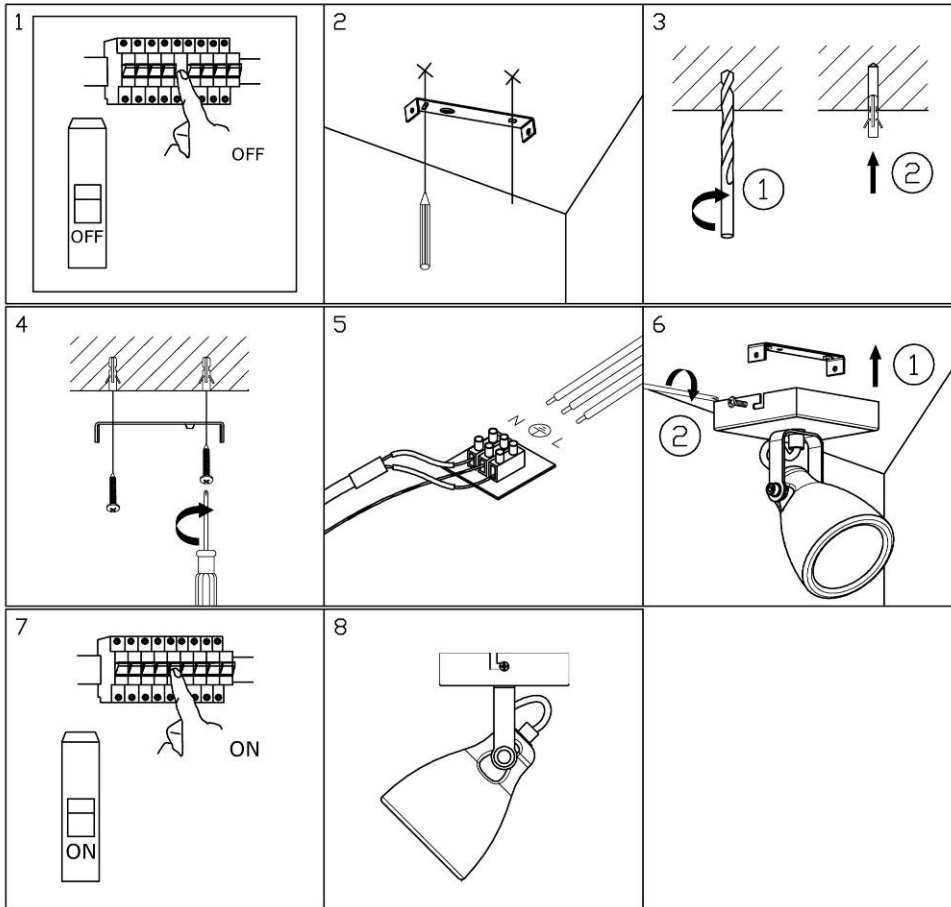

Installation drawing