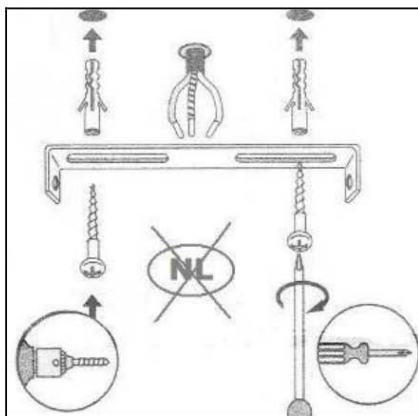

Installation drawing