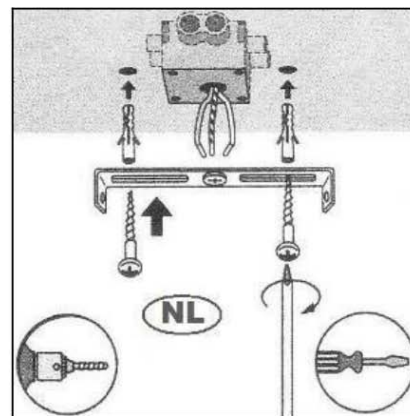

Installation drawing